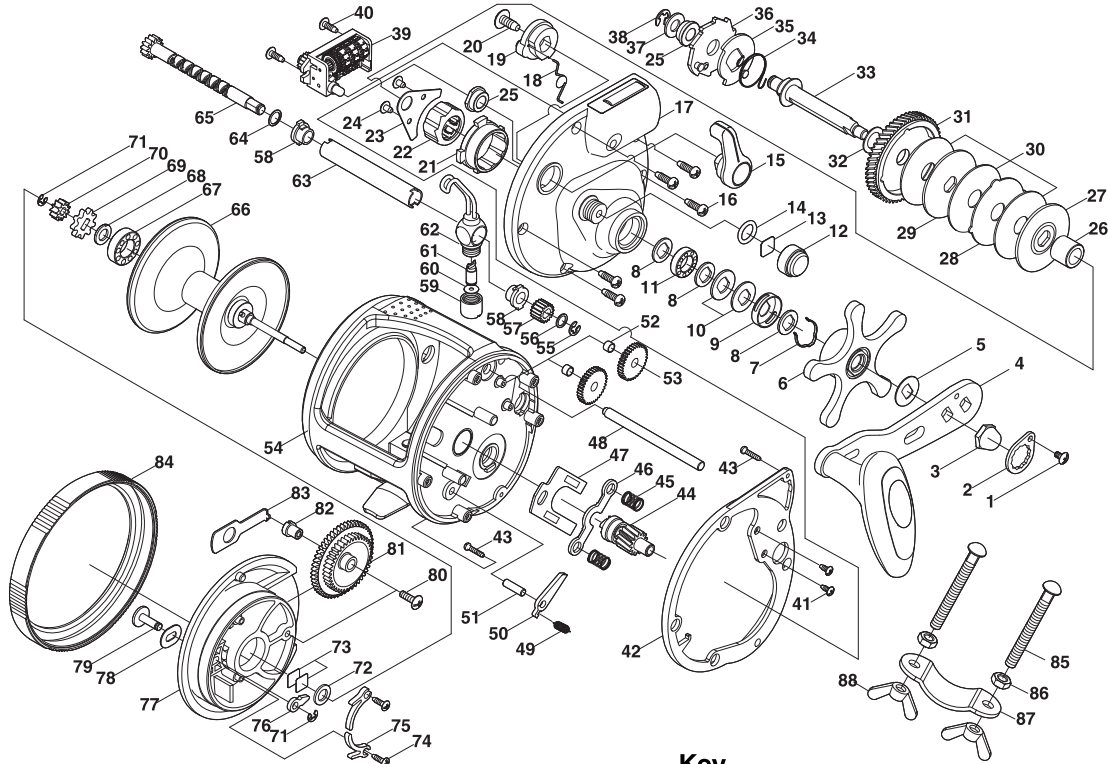

## SS458R/C-ft / SS458R/C-M SS558R/C-ft / SS558R/C-M

**Key NO.**

66-71

**Parts No.**

**Parts name**

1	2YT-311-01	SPOOL TOTAL ASSEMBLY
2	2E2-006-01	B26M-050 SCREW
3	2F6-043-01	ROTOR NUT HOLDING PLATE
4	2E3-027-01	HANDLE NUT
5	2YH-148-01	HANDLE TOTAL ASSEMBLY
6	2W2-044-01	KEY WASHER
7	2YD-046-01	STAR DRAG LEVER ASSY
8	2L3-025-01	CLICK LEAF SPRING
9	2W2-043-01	KEY WASHER
10	2F8-060-01	CLICK LEAF SPRING HOLDER
11	2L1-007-01	SPRING WASHER
12	2Z1-023-05	814-4 BALL BEARING
13	2E3-048-01	CAST CONTROL NUT
14	2W5-029-01	CAST CONTROL SPACER
15	2E9-005-01	O RING
16	2S3-022-01	CLUTCH LEVER
17	2E1-009-01	A30-100 SCREW
18	2YF-107-03	RIGHT SIDE COVER ASSEMBLY
19	2Q3-099-01	CLUTCH SPRING
20	2A2-069-01	CLUTCH CAM
21	2E1-014-01	B40-100 SCREW
22	2F8-072-01	ANTI-REVERSE RATCHET SET
23	2Y2-013-01	ONE-WAY CLUTCH BEARING ASSEMBLY
24	2F6-092-01	HOLDING PLATE
25	2E1-036-01	B26-040 SCREW
26	2Z2-017-01	BUSHING
27	2A4-026-01	ONE-WAY CLUTCH INNER TUBE
28	2W2-054-01	KEY WASHER
29	2W3-030-01	EARED WASHER
30	2W2-053-01	KEY WASHER
31	2W1-192-01	090-340 WASHER
32	2G1-088-01	DRIVE GEAR
33	2W1-173-01	081-140 WASHER
34	2M3-079-01	DRIVE SHAFT
35	2Q3-081-01	ONE-WAY CLUTCH SPRING
36	2YF-082-01	ANTI-REVERSE RATCHET A
37	2YA-026-01	ANTI-REVERSE RATCHET B
38	2W1-169-01	061-120 WASHER
39	2E5-028-01	E4.0 RETAINER
40	2YF-085-01	COUNTER ASSEMBLY
41	2E1-016-02	B26-080 SCREW
42	2E1-020-02	B22-055 SCREW
43	2F6-089-01	BODY SPACER
44	2E1-066-01	A20-100 SCREW
45	2YG-019-01	PINION GEAR ASSEMBLY
46	2Q1-080-01	YOKE SPRING
47	2A2-068-01	PINION YOKE
48	2F6-091-01	CLUTCH PAWL
49	2P4-013-01	LEVEL WIND GUIDE
50	2Q2-009-01	CLICK PAWL SPRING
51	2A4-064-01	ANTI-REVERSE PAWL
52	2P1-036-01	ANTI-REVERSE PAWL PIN
53	2C1-084-01	COUNTER GEAR COLLAR
54	2G3-077-01	COUNTER GEAR A
55	2YB-168-01	BODY ASSEMBLY