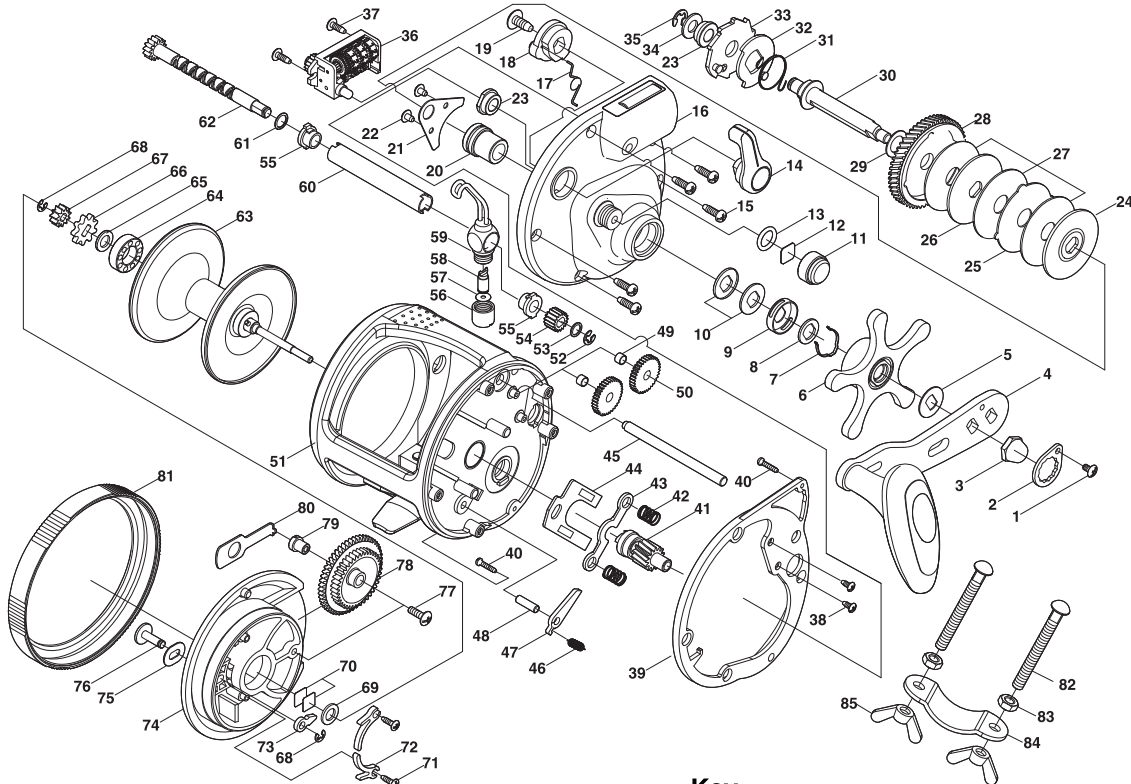

# SP458R/C-ft / SP458R/C-M SP558R/C-ft / SP558R/C-M

**Key NO.**

63-68

Key NO.	Parts No.	Parts name
1	2YT-312-01	SPOOL TOTAL ASSEMBLY
2	2E2-006-01	B26M-050 SCREW
3	2F6-043-01	ROTOR NUT HOLDING PLATE
4	2E3-027-01	HANDLE NUT
5	2YH-178-01	HANDLE TOTAL ASSEMBLY
6	2W2-044-01	KEY WASHER
7	2YD-046-02	STAR DRAG LEVER ASSY
8	2L3-025-01	CLICK LEAF SPRING
9	2W2-043-01	KEY WASHER
10	2F8-060-01	CLICK LEAF SPRING HOLDER
11	2L1-007-01	SPRING WASHER
12	2E3-048-01	CAST CONTROL NUT
13	2W5-029-01	CAST CONTROL SPACER
14	2E9-005-01	O RING
15	2S3-022-02	CLUTCH LEVER
16	2E1-009-01	A30-100 SCREW
17	2YF-108-03	RIGHT SIDE COVER ASSEMBLY
18	2Q3-099-01	CLUTCH SPRING
19	2A2-069-01	CLUTCH CAM
20	2E1-014-01	B40-100 SCREW
21	2C1-088-01	DRIVE SHAFT COLLAR
22	2F6-092-01	HOLDING PLATE
23	2E1-036-01	B26-040 SCREW
24	2Z2-017-01	BUSHING
25	2W2-054-01	KEY WASHER
26	2W3-030-01	EARED WASHER
27	2W2-053-01	KEY WASHER
28	2W1-192-01	090-340 WASHER
29	2G1-088-01	DRIVE GEAR
30	2W1-173-01	081-140 WASHER
31	2M3-079-01	DRIVE SHAFT
32	2Q3-081-01	ONE-WAY CLUTCH SPRING
33	2YF-082-01	ANTI-REVERSE RATCHET A
34	2YA-026-01	ANTI-REVERSE RATCHET B
35	2W1-169-01	061-120 WASHER
36	2E5-028-01	E4.0 RETAINER
37	2YF-085-01	COUNTER ASSEMBLY
38	2E1-016-02	B26-080 SCREW
39	2E1-020-02	B22-055 SCREW
40	2F6-089-02	BODY SPACER
41	2E1-066-01	A20-100 SCREW
42	2YG-019-01	PINION GEAR ASSEMBLY
43	2Q1-080-01	YOKE SPRING
44	2A2-068-01	PINION YOKE
45	2F6-091-01	CLUTCH PAWL
46	2P4-013-01	LEVEL WIND GUIDE
47	2Q2-009-01	CLICK PAWL SPRING
48	2A4-064-01	ANTI-REVERSE PAWL
49	2P1-036-01	ANTI-REVERSE PAWL PIN
50	2C1-084-01	COUNTER GEAR COLLAR
51	2G3-077-01	COUNTER GEAR A
52	2YB-168-02	BODY ASSEMBLY
53	2E5-013-01	E3.0 RETAINER
	2W1-046-01	051-068 WASHER