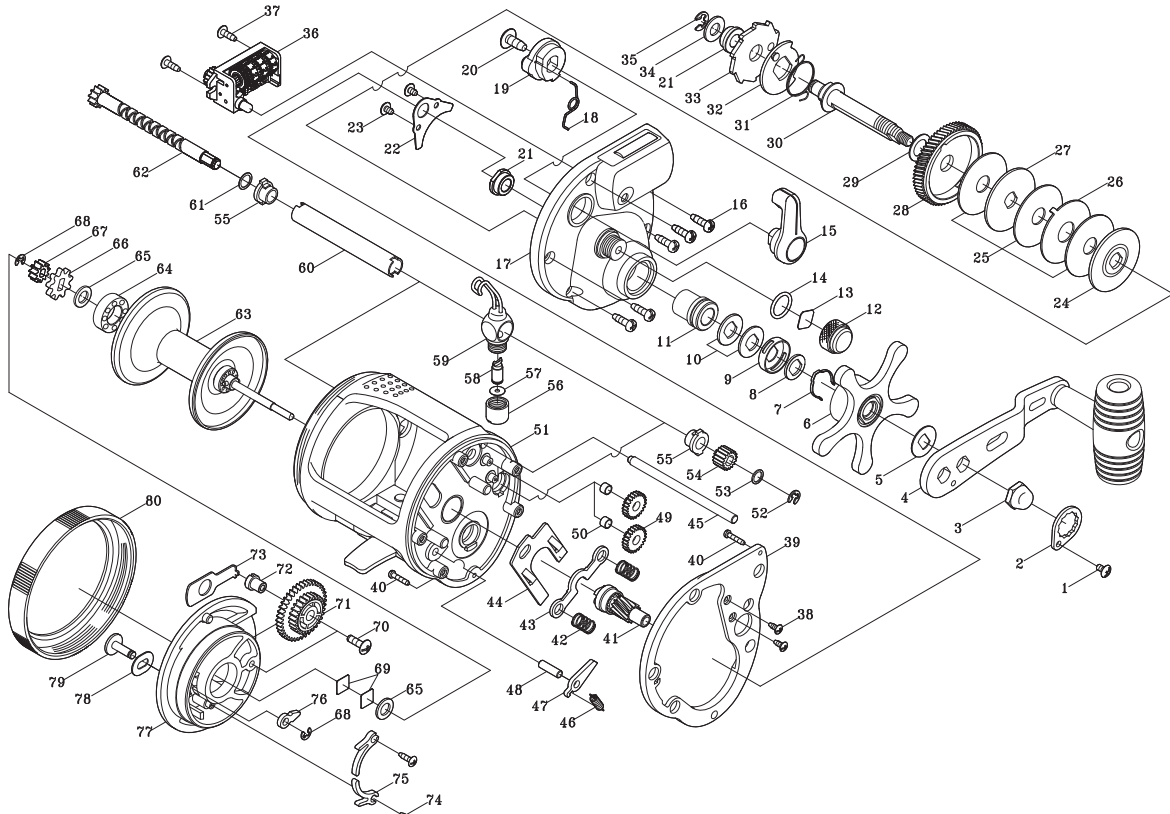

SALTWATER REEL SEASPIRIT

Please order by parts number, not key number
 Bitte, Best.-Nr. angeben (Nicht "key" -nr.)
 Veuillez indiquer le numero de la piece (Non "key" no.)

SP248R/C-ft / SP248R/C-M SP348R/C-ft / SP348R/C-M