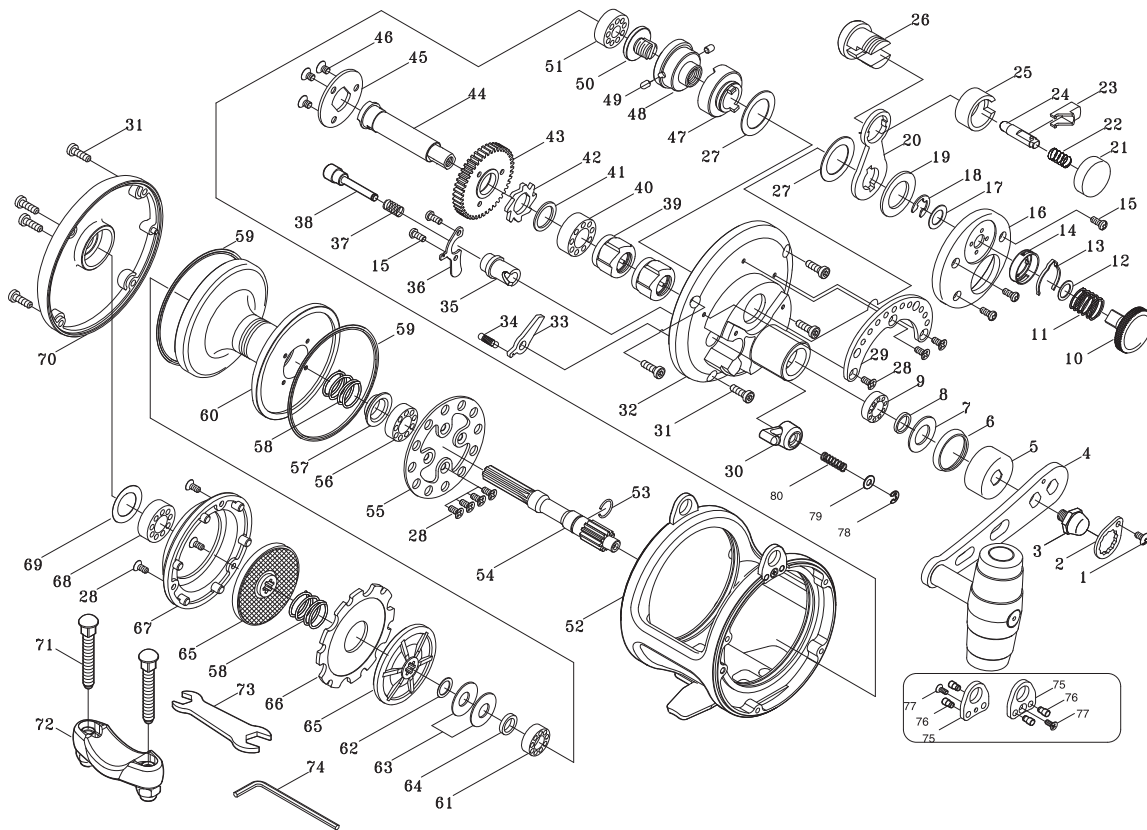

Please order by parts number, not key number
 Bitte, Best-Nr. angeben (Nicht "key" -nr.)
 Veuillez indiquer le numero de la piece (Non "key" no.)

SALTWATER REEL

TICA TEAM

ST458R / ST558R

Key NO.	Parts No.	Parts name	Key NO.	Parts No.	Parts name
1	2E2-006-01	B26M-050 SCREW	44	2M3-035-01	GEAR SHAFT
2	2F6-043-01	ROTOR NUT HOLDING PLATE	45	2F6-039-01	COUPLING PLATE
3	2E3-053-01	HANDLE NUT	46	2E2-058-01	F30M-045 SCREW
4	2YH-066-01	HANDLE TOTAL ASSEMBLY	47	2A2-022-01	DRAG CAM
5	2F5-062-01	DRIVE GEAR SHAFT COVER	48	2F8-017-01	BEARING HOLDER
6	2E9-006-01	O RING	49	2P1-018-01	DRAG CAM PIN
7	2W1-154-01	101-180 WASHER	50	2E0-017-01	PRESET SCREW
8	2C1-075-01	COLLAR	51	2Z1-036-05	617-6 BALL BEARING
9	2Z1-023-05	814-4 BALL BEARING	52	2YB-170-04	BODY ASSEMBLY
10	2D1-031-01	PRESET DRAG KNOB	53	2E4-025-01	BEARING RETAINER
11	2Q1-089-01	COMPRESSION SPRING	54	2G2-088-01	PINION GEAR
12	2W1-182-01	071-100 WASHER	55	2F3-028-01	CLICK PLATE
13	2L3-035-01	CLICK LEAF SPRING	56	2Z1-035-05	917-5 BALL BEARING
14	2F8-085-01	CLICK LEAF SPRING HOLDER	57	2C1-050-01	PRESSURE RELEASE SPRING COLLAR
15	2E2-037-01	A26M-060 SCREW	58	2Q1-068-01	DRAG SPRING
16	2F5-121-01	FIGHTING LEVER COVER	59	2E9-011-01	WATER PROOF RING
17	2W1-077-01	075-140 WASHER	60	2S1-214-01	SPOOL
18	2E5-018-01	E6,0 RETAINER	61	2Z1-003-05	714-5 BALL BEARING
19	2W1-153-01	140-226 WASHER	62	2W1-078-01	072-100 WASHER
20	2D4-013-01	DRAG LEVER	63	2L1-006-01	SPRING WASHER
21	2F5-120-01	BUTTON CAP	64	2C1-072-01	COLLAR
22	2Q1-028-01	BUSH BUTTON SPRING	65	2YD-039-01	BRAKE DISC ASSEMBLY
23	2S3-014-01	PUSH BUTTON	66	2W5-028-01	DRAG PLATE
24	2YP-001-01	CLICK PIN ASSEMBLY	67	2F5-112-01	BRAKE DISC COVER
25	2C1-074-01	SPACER	68	2Z1-025-05	719-6 BALL BEARING
26	2F8-076-01	CLICK HOLD	69	2W1-163-01	120-188 WASHER
27	2W1-074-01	147-226 WASHER	70	2YF-076-07	LEFT SIDE COVER ASSEMBLY
28	2E2-014-02	F26M-060 SCREW	71	2E2-081-01	X50M-310 SCREW
29	2F5-066-01	DRAG LEVER QUADRANT	72	2YF-138-01	ROD CLAMP ASSEMBLY
30	2F7-005-01	CLICK LEVER ASSY	73	2X3-010-01	WRENCH
31	2E2-064-01	H30M-100 SCREW	74	2X3-009-01	HEX WRENCH
32	2YF-039-01	RIGHT SIDE COVER ASSEMBLY	75	2F6-103-01	HARNES LUG
33	2A4-049-01	ANTI-REVERSE PAWL	76	2P2-018-01	BODY COVER PIN
34	2Q2-009-01	CLICK PAWL SPRING	77	2E2-030-02	F20M-050 SCREW
35	2C1-054-01	CLICK PIN BUSHING	78	2E5-006-01	E2.5 RETAINER
36	2F6-038-01	HOLDING PLATE	79	2W1-204-01	034-065 WASHER
37	2Q1-078-01	CLICK BUTTON SPRING	80	2Q1-102-01	CLICK PLUNGER SPRING
38	2P1-062-01	CLICK PLUNGER			
39	2YZ-007-01	ONE-WAY CLUTCH BEARING ASSEMBLY	ST558R	SPECIAL PARTS	
40	2Z1-034-05	1019-7 BALL BEARING	52	2YB-082-04	BODY ASSEMBLY
41	2W1-152-01	111-146 WASHER	54	2G2-062-01	PINION GEAR
42	2A3-022-01	RATCHET	60	2S1-096-01	SPOOL
43	2G1-022-01	DRIVE GEAR	70	2YF-076-05	LEFT SIDE COVER ASSEMBLY