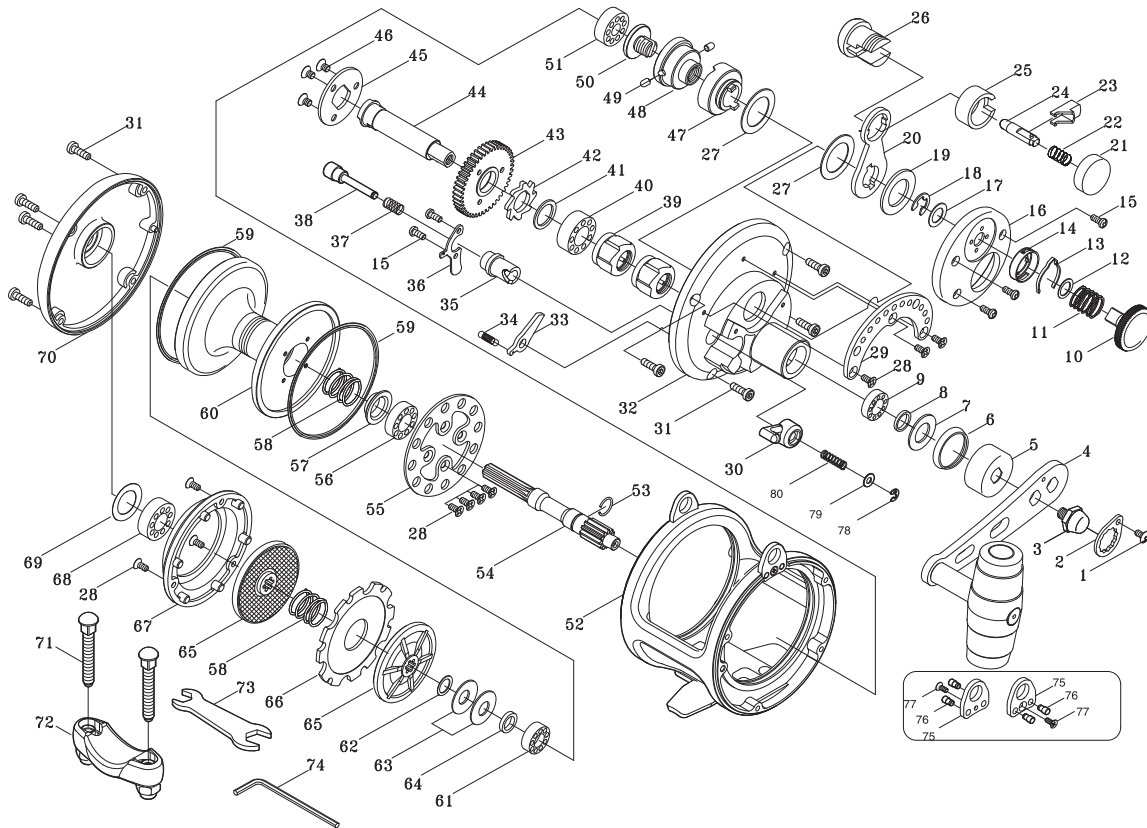

## TICA TEAM

ST458R / ST558R  
(GOLDEN SERIES)

Key NO.	Parts No.	Parts name	Key NO.	Parts No.	Parts name
1	2E2-006-01	B26M-050 SCREW	44	2M3-035-01	GEAR SHAFT
2	2F6-043-01	ROTOR NUT HOLDING PLATE	45	2F6-039-01	COUPLING PLATE
3	2E3-053-01	HANDLE NUT	46	2E2-058-01	F30M-045 SCREW
4	2YH-066-01	HANDLE TOTAL ASSEMBLY	47	2A2-022-01	DRAG CAM
5	2F5-062-01	DRIVE GEAR SHAFT COVER	48	2F8-017-01	BEARING HOLDER
6	2E9-006-01	O RING	49	2P1-018-01	DRAG CAM PIN
7	2W1-154-01	101-180 WASHER	50	2E0-017-01	PRESET SCREW
8	2C1-075-01	COLLAR	51	2Z1-036-05	617-6 BALL BEARING
9	2Z1-023-05	814-4 BALL BEARING	52	2YB-170-05	BODY ASSEMBLY
10	2D1-031-01	PRESET DRAG KNOB	53	2E4-025-01	BEARING RETAINER
11	2Q1-089-01	COMPRESSION SPRING	54	2G2-088-01	PINION GEAR
12	2W1-182-01	071-100 WASHER	55	2F3-028-01	CLICK PLATE
13	2L3-035-01	CLICK LEAF SPRING	56	2Z1-035-05	917-5 BALL BEARING
14	2F8-085-01	CLICK LEAF SPRING HOLDER	57	2C1-050-01	PRESSURE RELEASE SPRING COLLAR
15	2E2-037-01	A26M-060 SCREW	58	2Q1-068-01	DRAG SPRING
16	2F5-121-01	FIGHTING LEVER COVER	59	2E9-011-01	WATER PROOF RING
17	2W1-077-01	075-140 WASHER	60	2S1-214-01	SPOOL
18	2E5-018-01	E6,0 RETAINER	61	2Z1-003-05	714-5 BALL BEARING
19	2W1-153-01	140-226 WASHER	62	2W1-078-01	072-100 WASHER
20	2D4-013-01	DRAG LEVER	63	2L1-006-01	SPRING WASHER
21	2F5-120-01	BUTTON CAP	64	2C1-072-01	COLLAR
22	2Q1-028-01	BUSH BUTTON SPRING	65	2YD-039-01	BRAKE DISC ASSEMBLY
23	2S3-014-01	PUSH BUTTON	66	2W5-028-01	DRAG PLATE
24	2YP-001-01	CLICK PIN ASSEMBLY	67	2F5-112-01	BRAKE DISC COVER
25	2C1-074-01	SPACER	68	2Z1-025-05	719-6 BALL BEARING
26	2F8-076-01	CLICK HOLD	69	2W1-163-01	120-188 WASHER
27	2W1-074-01	147-226 WASHER	70	2YF-076-08	LEFT SIDE COVER ASSEMBLY
28	2E2-014-02	F26M-060 SCREW	71	2E2-081-01	X50M-310 SCREW
29	2F5-066-01	DRAG LEVER QUADRANT	72	2YF-138-01	ROD CLAMP ASSEMBLY
30	2F7-005-01	CLICK LEVER ASSY	73	2X3-010-01	WRENCH
31	2E2-064-01	H30M-100 SCREW	74	2X3-009-01	HEX WRENCH
32	2YF-039-01	RIGHT SIDE COVER ASSEMBLY	75	2F6-103-01	HARNES LUG
33	2A4-049-01	ANTI-REVERSE PAWL	76	2P2-018-01	BODY COVER PIN
34	2Q2-009-01	CLICK PAWL SPRING	77	2E2-030-02	F20M-050 SCREW
35	2C1-054-01	CLICK PIN BUSHING	78	2E5-006-01	E2.5 RETAINER
36	2F6-038-01	HOLDING PLATE	79	2W1-204-01	034-065 WASHER
37	2Q1-078-01	CLICK BUTTON SPRING	80	2Q1-102-01	CLICK PLUNGER SPRING
38	2P1-062-01	CLICK PLUNGER			
39	2YZ-007-01	ONE-WAY CLUTCH BEARING ASSEMBLY	ST558R	SPECIAL PARTS	
40	2Z1-034-05	1019-7 BALL BEARING	52	2YB-082-05	BODY ASSEMBLY
41	2W1-152-01	111-146 WASHER	54	2G2-062-01	PINION GEAR
42	2A3-022-01	RATCHET	60	2S1-096-01	SPOOL
43	2G1-022-01	DRIVE GEAR	70	2YF-076-06	LEFT SIDE COVER ASSEMBLY