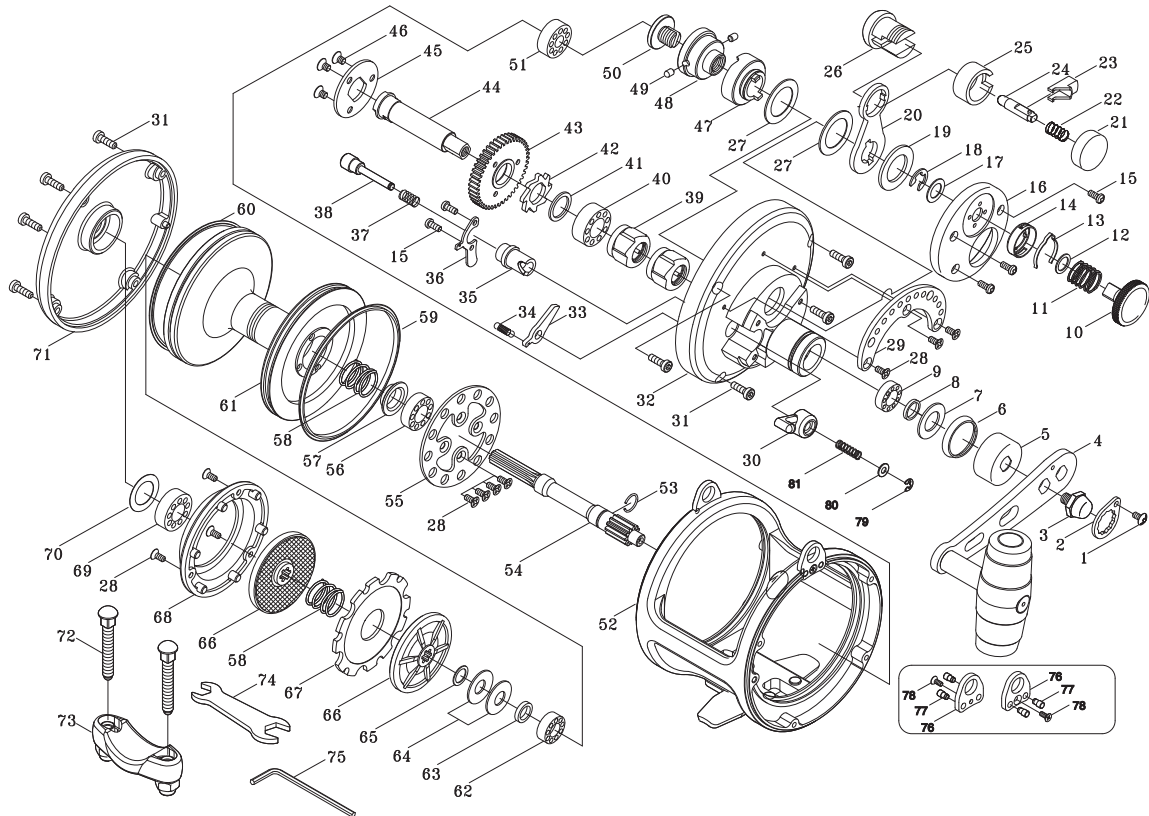

SALTWATER REEL TICATEAM

Please order by parts number, not key number
 Bitte, Best.-Nr. angeben (Nicht "key" -nr.)
 Veuillez indiquer le numero de la piece (Non "key" no.)

ST468R / ST568R / ST668R

Key NO.	Parts No.	Parts name	Key NO.	Parts No	Parts name
1	2E2-006-01	B26M-050 SCREW	47	2A2-022-01	DRAG CAM
2	2F6-043-01	ROTOR NUT HOLDING PLATE	48	2F8-017-01	BEARING HOLDER
3	2E3-053-01	HANDLE NUT	49	2P1-018-01	DRAG CAM PIN
4	2YH-066-01	HANDLE TOTAL ASSEMBLY	50	2E0-017-01	PRESET SCREW
5	2F5-062-01	DRIVE GEAR SHAFT COVER	51	2Z1-036-05	617-6 BALL BEARING
6	2E9-006-01	O RING	52	2YB-171-04	BODY ASSEMBLY
7	2W1-154-01	101-180 WASHER	53	2E4-025-01	BEARING RETAINER
8	2C1-075-01	COLLAR	54	2G2-105-01	PINION GEAR
9	2Z1-023-05	814-4 BALL BEARING	55	2F3-028-01	CLICK PLATE
10	2D1-031-01	PRESET DRAG KNOB	56	2Z1-035-05	917-5 BALL BEARING
11	2Q1-089-01	COMPRESSION SPRING	57	2C1-050-01	PRESSURE RELEASE SPRING COLLAR
12	2W1-182-01	071-100 WASHER	58	2Q1-068-01	DRAG SPRING
13	2L3-035-01	CLICK LEAF SPRING	59	2E9-025-01	WATER PROOF RING B
14	2F8-085-01	CLICK LEAF SPRING HOLDER	60	2E9-024-01	WATER PROOF RING A
15	2E2-037-01	A26M-060 SCREW	61	2S1-259-02	SPOOL
16	2F5-121-01	FIGHTING LEVER COVER	62	2Z1-003-05	714-5 BALL BEARING
17	2W1-077-01	075-140 WASHER	63	2C1-072-01	COLLAR
18	2E5-018-01	E6.0 RETAINER	64	2L1-006-01	SPRING WASHER
19	2W1-153-01	140-226 WASHER	65	2W1-078-01	072-100 WASHER
20	2D4-013-01	DRAG LEVER	66	2YD-079-01	BRAKE DISC ASSEMBLY
21	2F5-120-01	BUTTON CAP	67	2W5-072-01	DRAG PLATE
22	2Q1-028-01	BUSH BUTTON SPRING	68	2F5-345-01	BRAKE DISC COVER
23	2S3-014-01	PUSH BUTTON	69	2Z1-025-05	719-6 BALL BEARING
24	2YP-001-01	CLICK PIN ASSEMBLY	70	2W1-163-01	120-188 WASHER
25	2C1-074-01	SPACER	71	2YF-111-07	LEFT SIDE COVER ASSEMBLY
26	2F8-076-01	CLICK HOLD	72	2E2-081-01	X50M-310 SCREW
27	2W1-074-01	147-226 WASHER	73	2YF-138-01	ROD CLAMP ASSEMBLY
28	2E2-014-02	F26M-060 SCREW	74	2X3-010-01	WRENCH
29	2F5-066-01	DRAG LEVER QUADRANT	75	2X3-009-01	HEX WRENCH
30	2F7-005-01	CLICK LEVER ASSY	76	2F6-103-01	HARNES LUG
31	2E2-064-01	H30M-100 SCREW	77	2P2-018-01	BODY COVER PIN
32	2YF-110-01	RIGHT SIDE COVER ASSEMBLY	78	2E2-030-02	F20M-050 SCREW
33	2A4-049-01	ANTI-REVERSE PAWL	79	2E5-006-01	E2.5 RETAINER
34	2Q2-009-01	CLICK PAWL SPRING	80	2W1-204-01	034-065 WASHER
35	2C1-054-01	CLICK PIN BUSHING	81	2Q1-102-01	CLICK PLUNGER SPRING
36	2F6-038-01	HOLDING PLATE			
37	2Q1-078-01	CLICK BUTTON SPRING	ST568R	SPECIAL PARTS	
38	2P1-062-01	CLICK PLUNGER	52	2YB-172-04	BODY ASSEMBLY
39	2YZ-007-01	ONE-WAY CLUTCH BEARING ASSEMBLY	54	2G2-089-01	PINION GEAR
40	2Z1-034-05	1019-7 BALL BEARING	61	2S1-215-02	SPOOL
41	2W1-152-01	111-146 WASHER	71	2YF-111-09	LEFT SIDE COVER ASSEMBLY
42	2A3-022-01	RATCHET	ST668R	SPECIAL PARTS	
43	2G1-076-01	DRIVE GEAR	52	2YB-193-03	BODY ASSEMBLY
44	2M3-035-01	GEAR SHAFT	54	2G2-106-01	PINION GEAR
45	2F6-039-01	COUPLING PLATE	61	2S1-263-02	SPOOL
46	2E2-058-01	F30M-045 SCREW	71	2YF-111-11	LEFT SIDE COVER ASSEMBLY