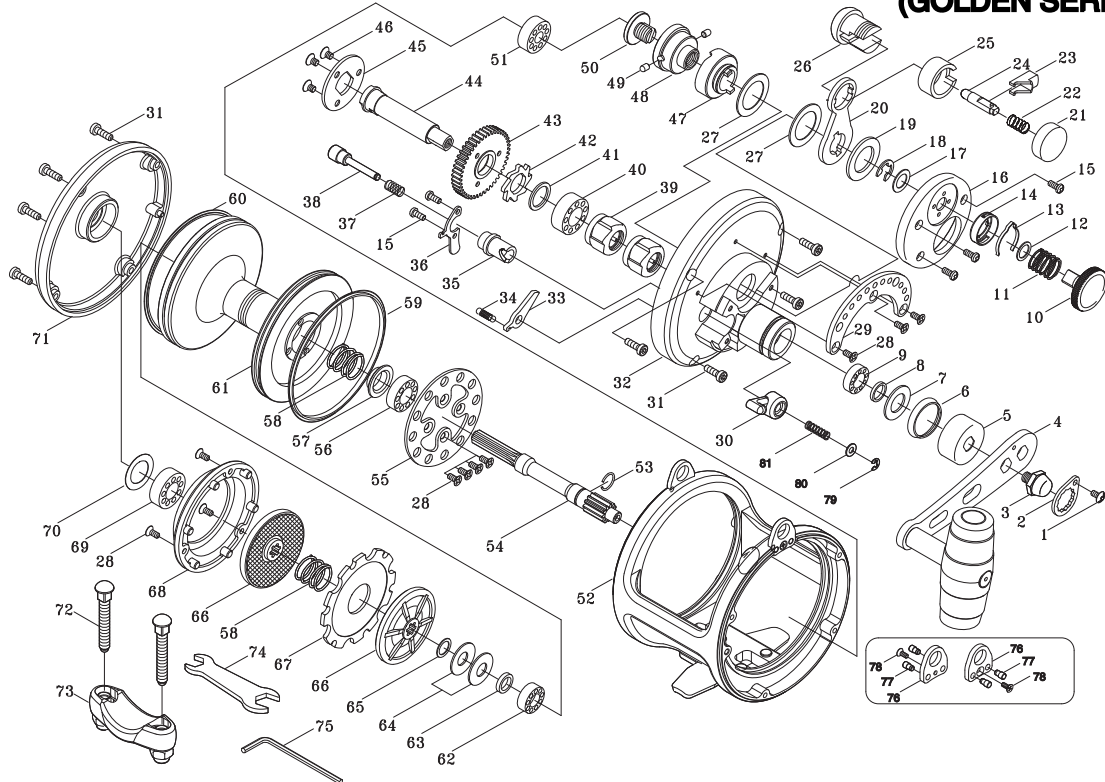

Key NO.	Parts No.	Parts name	Key NO.	Parts No.	Parts name
1	2E2-006-01	B26M-050 SCREW	47	2A2-022-01	DRAG CAM
2	2F6-043-01	ROTOR NUT HOLDING PLATE	48	2F8-017-01	BEARING HOLDER
3	2E3-053-01	HANDLE NUT	49	2P1-018-01	DRAG CAM PIN
4	2YH-066-02	HANDLE TOTAL ASSEMBLY	50	2E0-017-01	PRESET SCREW
5	2F5-062-01	DRIVE GEAR SHAFT COVER	51	2Z1-036-05	617-6 BALL BEARING
6	2E9-006-01	O RING	52	2YB-171-05	BODY ASSEMBLY
7	2W1-154-01	101-180 WASHER	53	2E4-025-01	BEARING RETAINER
8	2C1-075-01	COLLAR	54	2G2-105-01	PINION GEAR
9	2Z1-023-05	814-4 BALL BEARING	55	2F3-028-01	CLICK PLATE
10	2D1-031-01	PRESET DRAG KNOB	56	2Z1-035-05	917-5 BALL BEARING
11	2Q1-089-01	COMPRESSION SPRING	57	2C1-050-01	PRESSURE RELEASE SPRING COLLAR
12	2W1-182-01	071-100 WASHER	58	2Q1-068-01	DRAG SPRING
13	2L3-035-01	CLICK LEAF SPRING	59	2E9-025-01	WATER PROOF RING B
14	2F8-085-01	CLICK LEAF SPRING HOLDER	60	2E9-024-01	WATER PROOF RING A
15	2E2-037-01	A26M-060 SCREW	61	2S1-259-02	SPOOL
16	2F5-121-01	FIGHTING LEVER COVER	62	2Z1-003-05	714-5 BALL BEARING
17	2W1-077-01	075-140 WASHER	63	2C1-072-01	COLLAR
18	2E5-018-01	E6.0 RETAINER	64	2L1-006-01	SPRING WASHER
19	2W1-153-01	140-226 WASHER	65	2W1-078-01	072-100 WASHER
20	2D4-013-01	DRAG LEVER	66	2YD-079-01	BRAKE DISC ASSEMBLY
21	2F5-120-01	BUTTON CAP	67	2W5-072-01	DRAG PLATE
22	2Q1-028-01	BUSH BUTTON SPRING	68	2F5-345-01	BRAKE DISC COVER
23	2S3-014-01	PUSH BUTTON	69	2Z1-025-05	719-6 BALL BEARING
24	2YP-001-01	CLICK PIN ASSEMBLY	70	2W1-163-01	120-188 WASHER
25	2C1-074-01	SPACER	71	2YF-111-08	LEFT SIDE COVER ASSEMBLY
26	2F8-076-01	CLICK HOLD	72	2E2-081-01	X50M-310 SCREW
27	2W1-074-01	147-226 WASHER	73	2YF-138-01	ROD CLAMP ASSEMBLY
28	2E2-014-02	F26M-060 SCREW	74	2X3-010-01	WRENCH
29	2F5-066-01	DRAG LEVER QUADRANT	75	2X3-009-01	HEX WRENCH
30	2F7-005-01	CLICK LEVER ASSY	76	2F6-103-01	HARNES LUG
31	2E2-064-01	H30M-100 SCREW	77	2P2-018-01	BODY COVER PIN
32	2YF-110-02	RIGHT SIDE COVER ASSEMBLY	78	2E2-030-02	F20M-050 SCREW
33	2A4-049-01	ANTI-REVERSE PAWL	79	2E5-006-01	E2.5 RETAINER
34	2Q2-009-01	CLICK PAWL SPRING	80	2W1-204-01	034-065 WASHER
35	2C1-054-01	CLICK PIN BUSHING	81	2Q1-102-01	CLICK PLUNGER SPRING
36	2F6-038-01	HOLDING PLATE			
37	2Q1-078-01	CLICK BUTTON SPRING	ST568R	SPECIAL PARTS	
38	2P1-062-01	CLICK PLUNGER	52	2YB-172-05	BODY ASSEMBLY
39	2YZ-007-01	ONE-WAY CLUTCH BEARING ASSEMBLY	54	2G2-089-01	PINION GEAR
40	2Z1-034-05	1019-7 BALL BEARING	61	2S1-215-02	SPOOL
41	2W1-152-01	111-146 WASHER	71	2YF-111-10	LEFT SIDE COVER ASSEMBLY
42	2A3-022-01	RATCHET	ST668R	SPECIAL PARTS	
43	2G1-076-01	DRIVE GEAR	52	2YB-193-04	BODY ASSEMBLY
44	2M3-035-01	GEAR SHAFT	54	2G2-106-01	PINION GEAR
45	2F6-039-01	COUPLING PLATE	61	2S1-263-02	SPOOL
46	2E2-058-01	F30M-045 SCREW	71	2YF-111-12	LEFT SIDE COVER ASSEMBLY