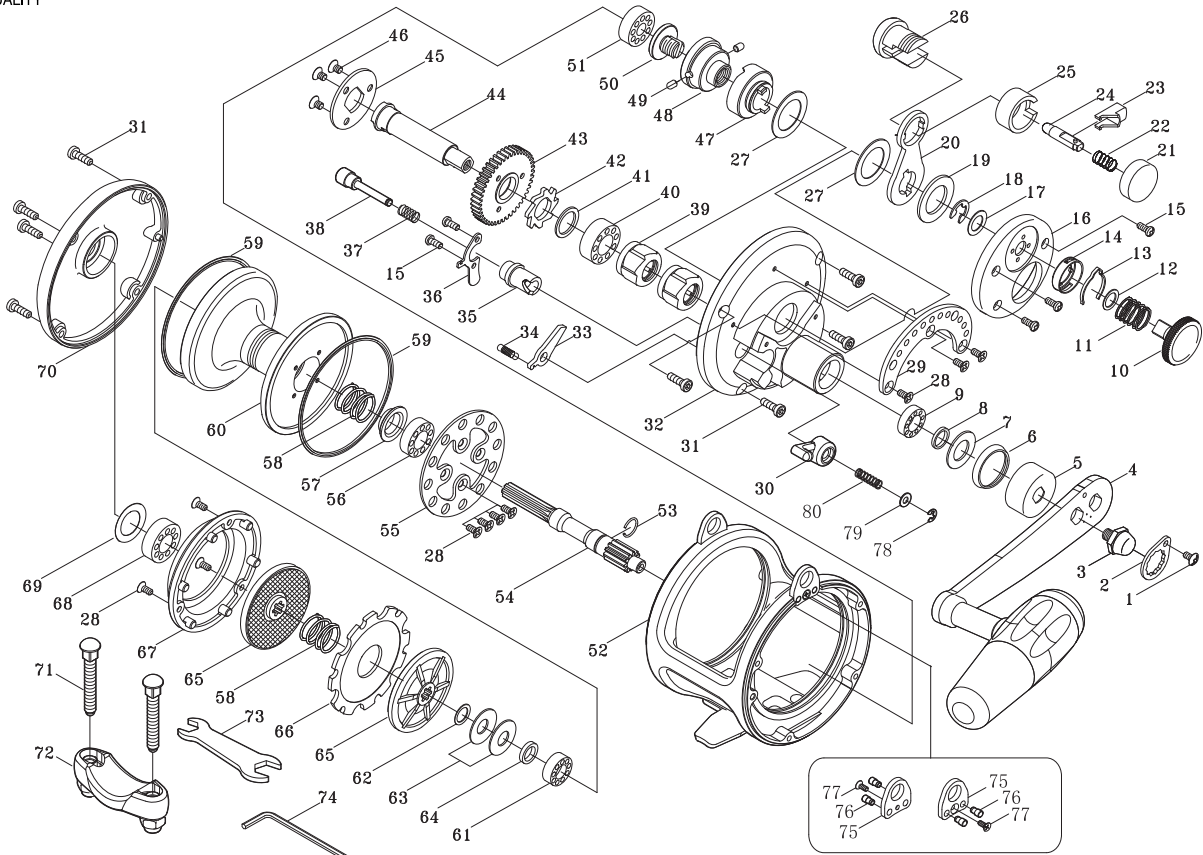

Key NO.

Parts No.

Parts name

1	2E2-006-01	B26M-050 SCREW
2	2F6-043-01	ROTOR NUT HOLDING PLATE
3	2E3-053-01	HANDLE NUT
4	2YH-266-01	HANDLE TOTAL ASSEMBLY
5	2F5-062-01	DRIVE GEAR SHAFT COVER
6	2E9-006-01	O RING
7	2W1-154-01	101-180 WASHER
8	2C1-075-01	COLLAR
9	2Z1-023-05	814-4 BALL BEARING
10	2D1-031-01	PRESET DRAG KNOB
11	2Q1-089-01	COMPRESSION SPRING
12	2W1-182-01	071-100 WASHER
13	2L3-035-01	CLICK LEAF SPRING
14	2F8-085-01	CLICK LEAF SPRING HOLDER
15	2E2-037-01	A26M-060 SCREW
16	2F5-121-01	FIGHTING LEVER COVER
17	2W1-077-01	075-140 WASHER
18	2E5-018-01	E6.0 RETAINER
19	2W1-153-01	140-226 WASHER
20	2D4-013-01	DRAG LEVER
21	2F5-120-01	BUTTON CAP
22	2Q1-028-01	BUSH BUTTON SPRING
23	2S3-014-01	PUSH BUTTON
24	2YP-001-01	CLICK PIN ASSEMBLY
25	2C1-074-01	SPACER
26	2F8-076-01	CLICK HOLD
27	2W1-074-01	147-226 WASHER
28	2E2-014-02	F26M-060 SCREW
29	2F5-066-01	DRAG LEVER QUADRANT
30	2F7-005-01	CLICK LEVER ASSY
31	2E2-064-01	H30M-100 SCREW
32	2YF-039-03	RIGHT SIDE COVER ASSEMBLY
33	2A4-049-01	ANTI-REVERSE PAWL
34	2Q2-009-01	CLICK PAWL SPRING
35	2C1-054-01	CLICK PIN BUSHING
36	2F6-038-01	HOLDING PLATE
37	2Q1-078-01	CLICK BUTTON SPRING
38	2P1-062-01	CLICK PLUNGER
39	2YZ-007-01	ONE-WAY CLUTCH BEARING ASSEMBLY
40	2Z1-034-05	1019-7 BALL BEARING
41	2W1-152-01	111-146 WASHER
42	2A3-022-01	RATCHET
43	2G1-022-01	DRIVE GEAR
44	2M3-035-01	GEAR SHAFT