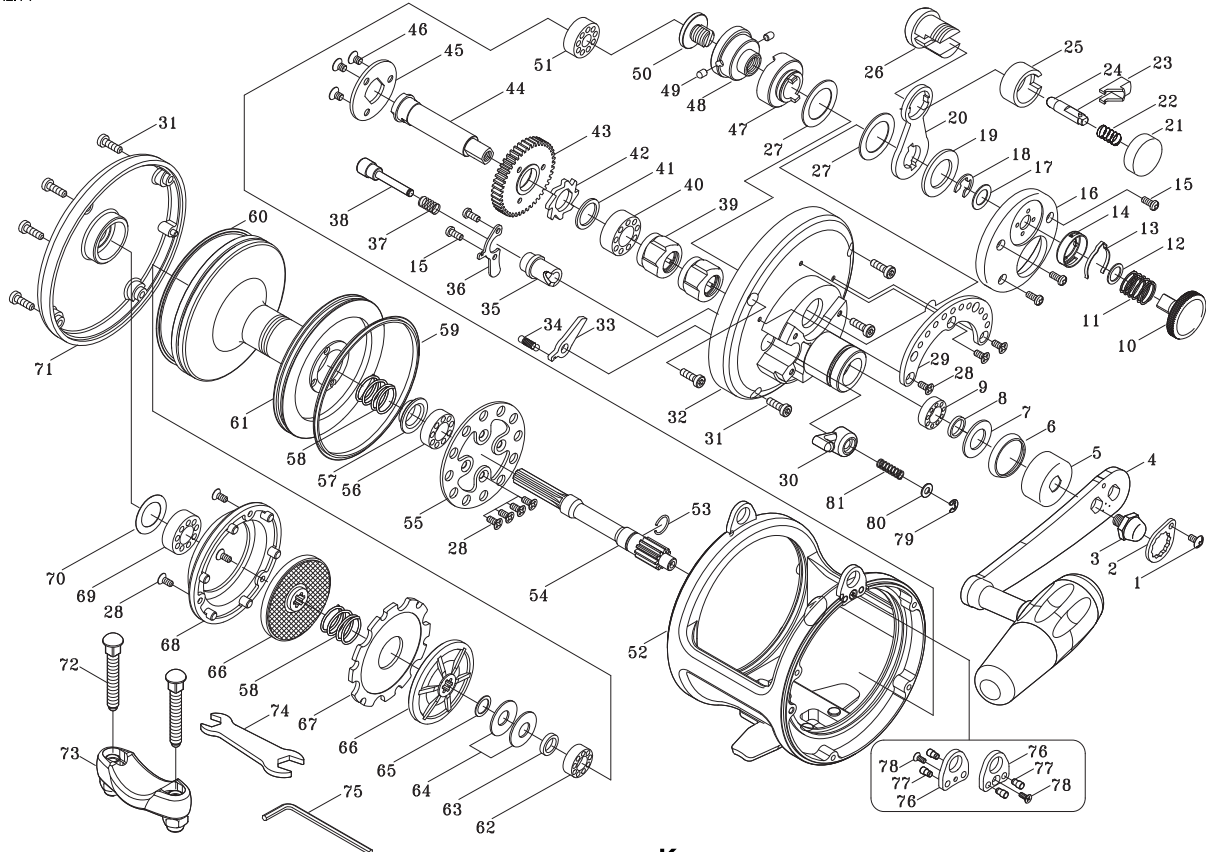

# SALTWATER REEL TICATEAM ST16(BLUE) / ST16(RED) / ST16(GOLDEN)

Please order by parts number, not key number  
 Bitte, Best-Nr. angeben (Nicht "key" -nr.)  
 Veuillez indiquer le numéro de la pièce (Non "key" no.)

**Key NO.**

**Parts No.**

**Parts name**

1	2E2-006-01	B26M-050 SCREW
2	2F6-043-01	ROTOR NUT HOLDING PLATE
3	2E3-053-01	HANDLE NUT
4	2YH-266-01	HANDLE TOTAL ASSEMBLY
5	2F5-062-01	DRIVE GEAR SHAFT COVER
6	2E9-006-01	O RING
7	2W1-154-01	101-180 WASHER
8	2C1-075-01	COLLAR
9	2Z1-023-05	814-4 BALL BEARING
10	2D1-031-01	PRESET DRAG KNOB
11	2Q1-089-01	COMPRESSION SPRING
12	2W1-182-01	071-100 WASHER
13	2L3-035-01	CLICK LEAF SPRING
14	2F8-085-01	CLICK LEAF SPRING HOLDER
15	2E2-037-01	A26M-060 SCREW
16	2F5-121-01	FIGHTING LEVER COVER
17	2W1-077-01	075-140 WASHER
18	2E5-018-01	E6.0 RETAINER
19	2W1-153-01	140-226 WASHER
20	2D4-013-01	DRAG LEVER
21	2F5-120-01	BUTTON CAP
22	2Q1-028-01	BUSH BUTTON SPRING
23	2S3-014-01	PUSH BUTTON
24	2YP-001-01	CLICK PIN ASSEMBLY
25	2C1-074-01	SPACER
26	2F8-076-01	CLICK HOLD
27	2W1-074-01	147-226 WASHER
28	2E2-014-02	F26M-060 SCREW
29	2F5-066-01	DRAG LEVER QUADRANT
30	2F7-005-01	CLICK LEVER ASSY
31	2E2-064-01	H30M-100 SCREW
32	2YF-110-03	RIGHT SIDE COVER ASSEMBLY
33	2A4-049-01	ANTI-REVERSE PAWL
34	2Q2-009-01	CLICK PAWL SPRING
35	2C1-054-01	CLICK PIN BUSHING
36	2F6-038-01	HOLDING PLATE
37	2Q1-078-01	CLICK BUTTON SPRING
38	2P1-062-01	CLICK PLUNGER
39	2YZ-007-01	ONE-WAY CLUTCH BEARING ASSEMBLY
40	2Z1-034-05	1019-7 BALL BEARING
41	2W1-152-01	111-146 WASHER
42	2A3-022-01	RATCHET
43	2G1-076-01	DRIVE GEAR
44	2M3-035-01	GEAR SHAFT
45	2F6-039-01	COUPLING PLATE