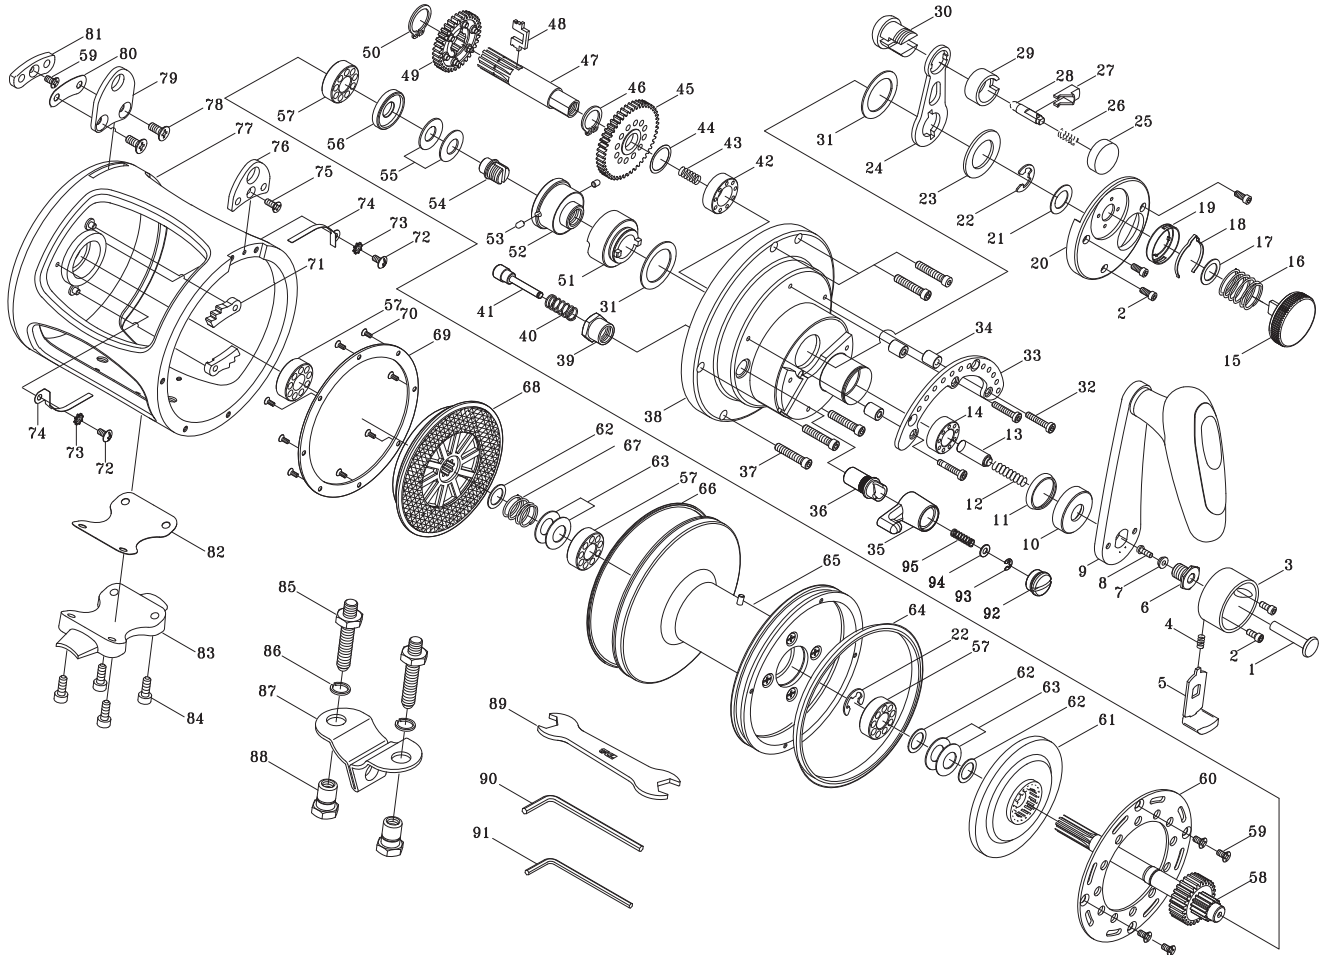

SALTWATER REEL TICATEAM 30R/MTS / 30R/MTS / 30R/TS

Please order by parts number, not key number  
 Bitte, Best-Nr. angeben (Nicht "key" -nr.)  
 Veuillez indiquer le numero de la pièce (Non "key" no.)

15

Key NO.	Parts No.	Parts name
1	2S3-017-01	LOW SPEED BUTTON SHAFT
2	2E2-078-01	h30M-070 SCREW
3	2F8-077-01	VARIABLE SPEED BUTTON STAND
4	2Q1-074-01	SLIDE SPRING
5	2S3-015-01	HI-SPEED SLIDE PLATE
6	2E0-021-01	HANDLE BOLT
7	2C1-065-01	BUTTON SHAFT COLLAR
8	2E2-031-01	A26M-075 SCREW
9	2YH-134-01	HANDLE TOTAL ASSEMBLY
10	2F5-136-01	DRIVE GEAR SHAFT COVER
11	2E9-012-01	WATER PROOF RING
12	2Q1-060-01	BUTTON SHAFT SPRING
13	2P4-010-01	BUTTON SHAFT SPACER BAR
14	2Z1-034-05	1019-7 BALL BEARING
15	2D1-040-01	PRESET DRAG KNOB
16	2Q1-087-01	COMPRESSION SPRING
17	2W1-167-02	102-150 WASHER
18	2L3-034-01	CLICK LEAF SPRING
19	2F8-074-01	CLICK LEAF SPRING HOLDER
20	2F5-135-01	FIGHTING LEVER COVER
21	2W1-156-01	105-170 WASHER
22	2E5-022-01	E8.0 RETAINER
23	2W1-155-01	170-280 WASHER
24	2D4-009-01	FIGHTING LEVER
25	2F5-120-01	BUTTON CAP
26	2Q1-028-01	BUSH BUTTON SPRING
27	2S3-014-01	PUSH BUTTON
28	2YP-001-01	CLICK PIN ASSEMBLY
29	2C1-074-01	SPACER
30	2F8-076-01	CLICK HOLD
31	2W1-096-01	197-280 WASHER
32	2E2-077-01	h30M-160 SCREW
33	2F5-134-01	DRAG LEVER QUADRANT
34	2C1-073-01	QUADRANT SPACER
35	2F7-009-01	CLICK SWITCH
36	2C1-058-02	CLICK TONGUE BUSHING
37	2E2-076-01	h40M-200 SCREW
38	2YF-051-02	RIGHT SIDE COVER ASSEMBLY
39	2E3-067-01	CLICK BUSHING NUT
40	2Q1-063-01	CLICK BUTTON SPRING
41	2P1-062-03	CLICK PLUNGER
42	2Z1-037-01	1221-7 BALL BEARING
43	2Q1-061-01	YOKE SPRING
44	2W1-128-01	121-150 WASHER
45	2G1-033-01	DRIVE GEAR (A)
46	2E5-024-01	C12 RETAINER
47	2M3-057-01	DRIVE SHAFT
48	2A2-062-01	YOKE
49	2YG-005-01	DRIVE GEAR (B) ASSEMBLY
50	2E5-033-01	C15 RETAINER
51	2A2-051-01	DRAG CAM
52	2F8-046-01	BEARING HOLDER