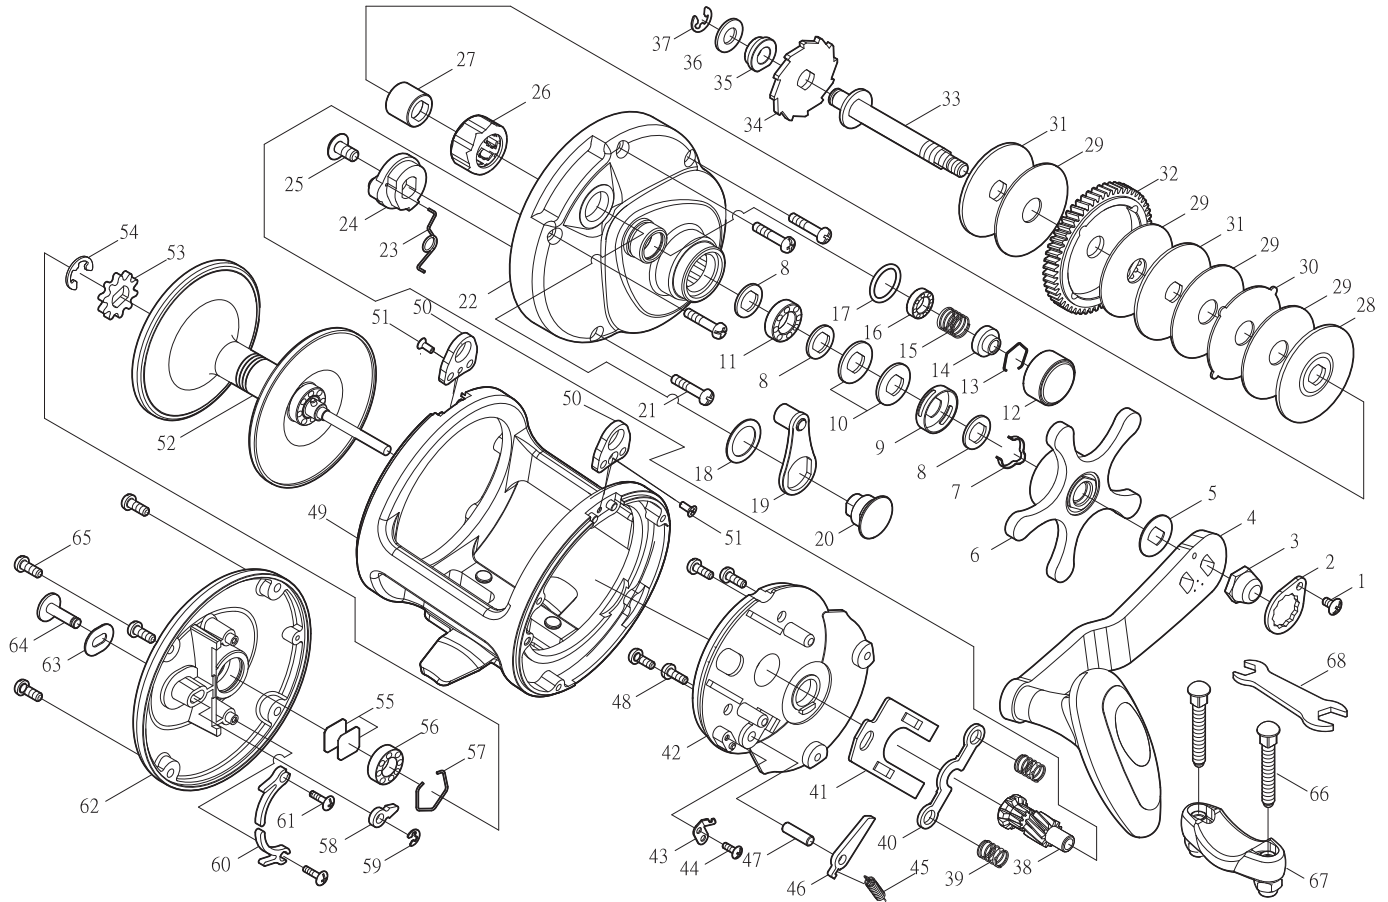

# SALTWATER REEL *Sea Waves* SW458V-H / SW558V-H

Key NO.	Parts No.	Parts name	Key NO.	Parts No	Parts name
1	2E2-006-01	B26M-050 SCREW	38	2G2-111-01	PINION GEAR
2	2F6-043-02	ROTOR NUT HOLDING PLATE	39	2Q1-080-01	YOKE SPRING
3	2E3-027-01	HANDLE NUT	40	2A2-068-01	PINION YOKE
4	2YH-273-01	HANDLE TOTAL ASSEMBLY	41	2F6-095-01	YOKE PLATE
5	2W2-044-01	KEY WASHER	42	2F5-313-01	GEAR SETTING PLATE
6	2YD-046-01	STAR DRAG LEVER ASSY	43	2F6-094-01	SPRING RETAIN
7	2L3-025-01	CLICK LEAF SPRING	44	2E2-013-02	B20M-060 SCREW
8	2W2-043-01	KEY WASHER	45	2Q2-009-01	CLICK PAWL SPRING
9	2F8-060-01	CLICK LEAF SPRING HOLDER	46	2A4-064-01	ANTI-REVERSE PAWL
10	2L1-007-01	SPRING WASHER	47	2P1-036-01	ANTI-REVERSE PAWL PIN
11	2Z1-023-05	814-4 BALL BEARING	48	2E2-075-01	A30M-100 SCREW
12	2E3-063-01	CAST CONTROL NUT	49	2YB-200-01	BODY ASSEMBLY
13	2E4-011-01	BEARING RETAINER	50	2F6-103-01	HARNES LUG
14	2F5-319-01	BEARING RETAINER	51	2E2-030-02	F20M-050 SCREW
15	2Q1-095-01	BEARING RETAINER SPRING	52	2YS-226-01	SPOOL ASSEMBLY
16	2Z1-013-05	610-3 BALL BEARING	53	2F3-062-01	CLICK GEAR
17	2E9-033-01	O RING	54	2E5-018-01	E6.0 RETAINER
18	2W1-198-01	111-158 WASHER	55	2W5-016-01	CAST CONTROL SPACER
19	2YS-222-01	CLUTCH LEVER ASSEMBLY	56	2Z1-039-05	713-4 BALL BEARING
20	2P3-038-01	LEVER PIN	57	2E4-017-01	DRAG WASHER RETAINER
21	2E2-074-01	A30M-150 SCREW	58	2F4-020-01	CLICK PAWL
22	2YF-123-02	RIGHT SIDE COVER ASSEMBLY	59	2E5-006-01	E2.5 RETAINER
23	2Q3-099-01	CLUTCH SPRING	60	2F2-020-01	CLICK SPRING
24	2A2-069-01	CLUTCH CAM	61	2E2-072-01	B20m-060 SCREW
25	2E2-073-01	B40M-080 SCREW	62	2YF-119-02	LEFT SIDE COVER ASSEMBLY
26	2YZ-013-01	ONE-WAY CLUTCH BEARING ASSEMBLY	63	2W5-040-01	CLICK SWITCH WASHER
27	2A4-026-01	ONE-WAY CLUTCH INNER TUBE	64	2F7-006-02	CLICK SWITCH
28	2W2-054-01	KEY WASHER	65	2E2-028-01	A30M-080 SCREW
29	2W1-192-01	090-340 WASHER	66	2E2-081-01	X50M-310 SCREW
30	2W3-030-01	EARED WASHER	67	2YF-138-01	ROD CLAMP ASSEMBLY
31	2W2-059-01	KEY WASHER	68	2X3-010-01	WRENCH
32	2G1-095-01	DRIVE GEAR			
33	2M3-110-01	DRIVE SHAFT			
34	2A3-034-01	RATCHET	SW558V-H	SPECIAL PARTS	
35	2Z2-017-01	BUSHING	22	2YB-123-01	RIGHT SIDE COVER ASSEMBLY
36	2W1-169-01	061-120 WASHER	49	2YB-198-01	BODY ASSEMBLY
37	2E5-028-01	E4.0 RETAINER	52	2YS-225-01	SPOOL ASSEMBLY
			62	2YF-119-01	LEFT SIDE COVER ASSEMBLY