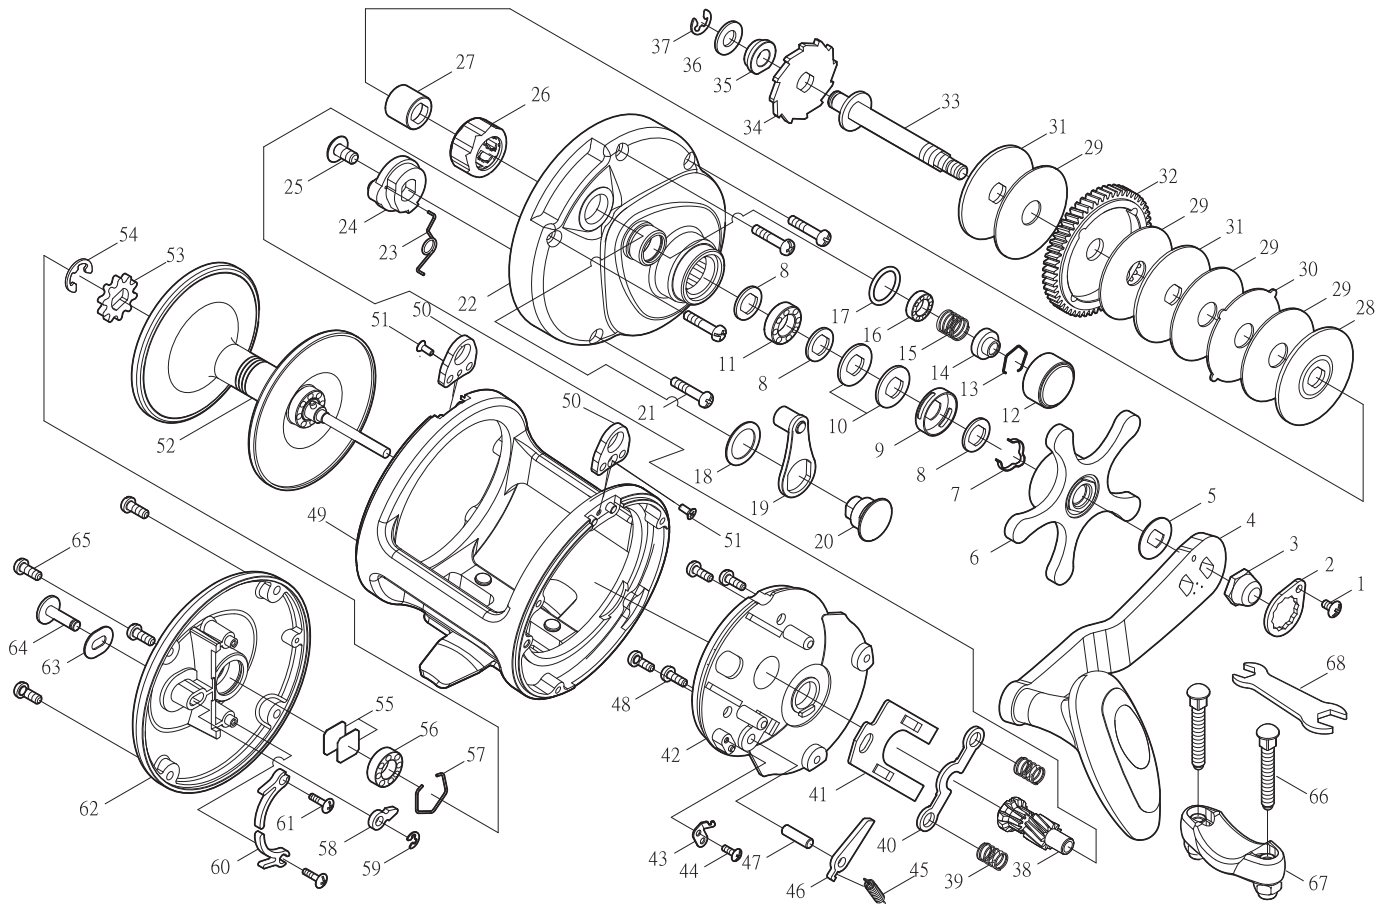

SALTWATER REEL *Sea Waves* SW468V-H / SW568V-H

Key NO.	Parts No.	Parts name	Key NO.	Parts No	Parts name
1	2E2-006-01	B26M-050 SCREW	38	2G2-111-01	PINION GEAR
2	2F6-043-02	ROTOR NUT HOLDING PLATE	39	2Q1-080-01	YOKE SPRING
3	2E3-027-01	HANDLE NUT	40	2A2-068-01	PINION YOKE
4	2YH-273-01	HANDLE TOTAL ASSEMBLY	41	2F6-095-01	YOKE PLATE
5	2W2-044-01	KEY WASHER	42	2F5-316-01	GEAR SETTING PLATE
6	2YD-046-01	STAR DRAG LEVER ASSY	43	2F6-094-01	SPRING RETAIN
7	2L3-025-01	CLICK LEAF SPRING	44	2E2-013-02	B20M-060 SCREW
8	2W2-043-01	KEY WASHER	45	2Q2-009-01	CLICK PAWL SPRING
9	2F8-060-01	CLICK LEAF SPRING HOLDER	46	2A4-064-01	ANTI-REVERSE PAWL
10	2L1-007-01	SPRING WASHER	47	2P1-036-01	ANTI-REVERSE PAWL PIN
11	2Z1-023-05	814-4 BALL BEARING	48	2E2-075-01	A30M-100 SCREW
12	2E3-063-01	CAST CONTROL NUT	49	2YB-202-01	BODY ASSEMBLY
13	2E4-011-01	BEARING RETAINER	50	2F6-103-01	HARNES LUG
14	2F5-319-01	BEARING RETAINER	51	2E2-030-02	F20M-050 SCREW
15	2Q1-095-01	BEARING RETAINER SPRING	52	2YS-228-01	SPOOL ASSEMBLY
16	2Z1-013-05	610-3 BALL BEARING	53	2F3-062-01	CLICK GEAR
17	2E9-033-01	O RING	54	2E5-018-01	E6.0 RETAINER
18	2W1-198-01	111-158 WASHER	55	2W5-016-01	CAST CONTROL SPACER
19	2YS-229-01	CLUTCH LEVER ASSEMBLY	56	2Z1-039-05	713-4 BALL BEARING
20	2P3-038-01	LEVER PIN	57	2E4-017-01	DRAG WASHER RETAINER
21	2E2-074-01	A30M-150 SCREW	58	2F4-020-01	CLICK PAWL
22	2YF-124-02	RIGHT SIDE COVER ASSEMBLY	59	2E5-006-01	E2.5 RETAINER
23	2Q3-099-01	CLUTCH SPRING	60	2F2-020-01	CLICK SPRING
24	2A2-069-01	CLUTCH CAM	61	2E2-072-01	B20m-060 SCREW
25	2E2-073-01	B40M-080 SCREW	62	2YF-121-02	LEFT SIDE COVER ASSEMBLY
26	2YZ-013-01	ONE-WAY CLUTCH BEARING ASSEMBLY	63	2W5-040-01	CLICK SWITCH WASHER
27	2A4-026-01	ONE-WAY CLUTCH INNER TUBE	64	2F7-006-02	CLICK SWITCH
28	2W2-054-01	KEY WASHER	65	2E2-028-01	A30M-080 SCREW
29	2W1-192-01	090-340 WASHER	66	2E2-081-01	X50M-310 SCERW
30	2W3-030-01	EARED WASHER	67	2YF-138-01	ROD CLAMP ASSEMBLY
31	2W2-059-01	KEY WASHER	68	2X3-010-01	WRENCH
32	2G1-095-01	DRIVE GEAR			
33	2M3-110-01	DRIVE SHAFT	SW568V-H	SPECIAL PARTS	
34	2A3-034-01	RATCHET	22	2YF-124-01	RIGHT SIDE COVER ASSEMBLY
35	2ZZ-017-01	BUSHING	49	2YB-201-01	BODY ASSEMBLY
36	2W1-169-01	061-120 WASHER	52	2YS-227-01	SPOOL ASSEMBLY
37	2E5-028-01	E4.0 RETAINER	62	2YF-121-01	LEFT SIDE COVER ASSEMBLY