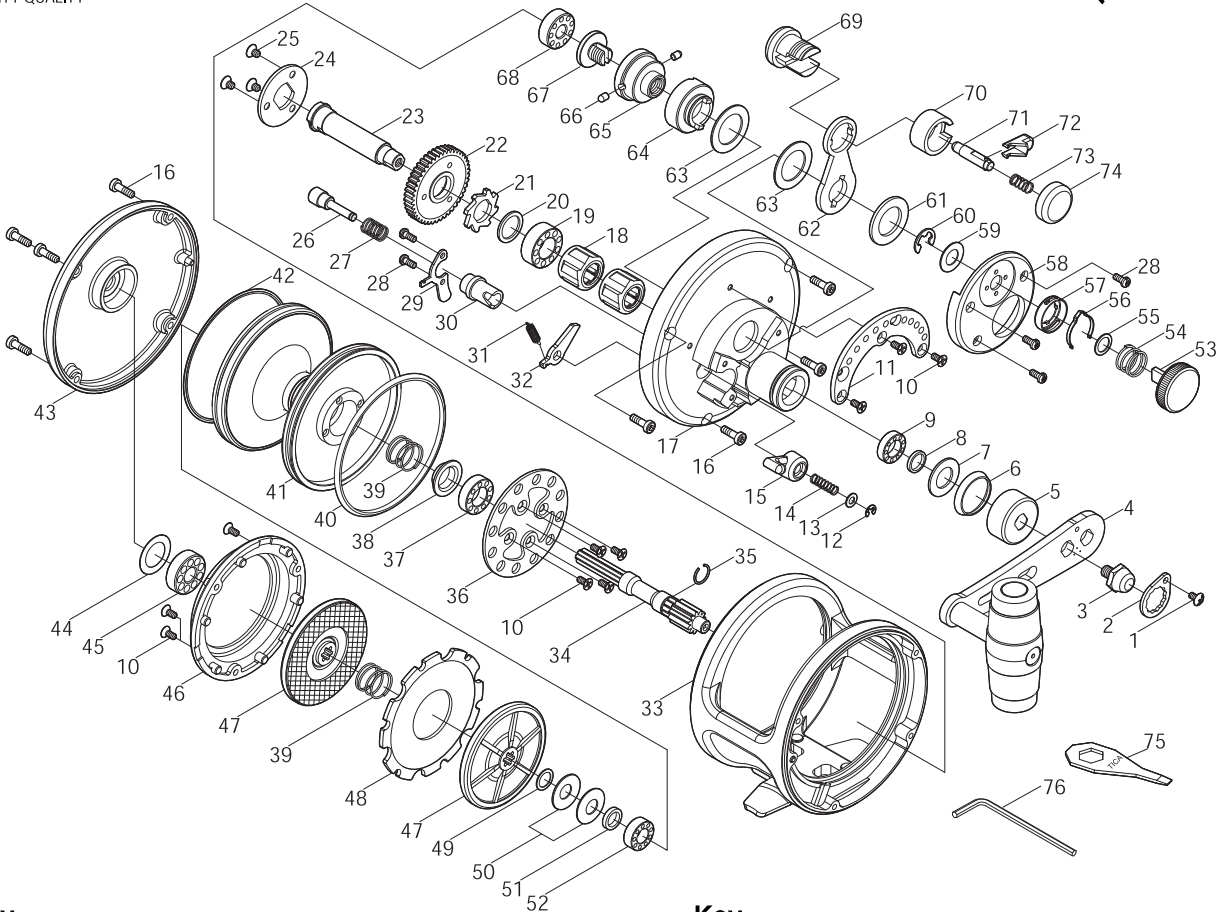

SALTWATER REEL

TICATEAM

ST368R ST368R(GOLDEN SERIES)

Please order by parts number, not key number
Bitte, Best.-Nr. angeben (Nicht "key" -nr.)
Veuillez indiquer le numero de la piece (Non "key" no.)

Key No.	Parts No.	Parts Name
1	2E2-006-01	B26M-050 SCREW
2	2F6-043-01	ROTOR NUT HOLDING PLATE
3	2E3-053-01	HANDLE NUT
4	2YH-066-01	HANDLE TOTAL ASSEMBLY
5	2F5-062-01	DRIVE GEAR SHAFT COVER
6	2E9-006-01	O RING
7	2W1-154-01	101-180 WASHER
8	2C1-075-01	COLLAR
9	2Z1-023-05	814-4 BALL BEARING
10	2E2-014-02	F26M-060 SCREW
11	2F5-066-01	DRAG LEVER QUADRANT
12	2E5-006-01	E2.5 RETAINER
13	2W1-204-01	034-065 WASHER
14	2Q1-102-01	CLICK PLUNGER SPRING
15	2F7-005-01	CLICK SWITCH
16	2E2-064-01	H30M-100 SCREW
17	2YF-110-01	RIGHT SIDE COVER ASSEMBLY
18	2YZ-007-01	ONE-WAY CLUTCH BEARING ASSEMBLY
19	2Z1-034-05	1019-7 BALL BEARING
20	2W1-152-01	111-146 WASHER
21	2A3-022-01	RATCHET
22	2G1-076-01	DRIVE GEAR
23	2M3-035-01	GEAR SHAFT
24	2F6-039-01	COUPLING PLATE
25	2E2-058-01	F30M-045 SCREW
26	2P1-062-01	CLICK PLUNGER
27	2Q1-078-01	CLICK BUTTON SPRING
28	2E2-037-01	A26M-060 SCREW
29	2F6-038-01	HOLDING PLATE
30	2C1-054-01	CLICK PIN BUSHING
31	2Q2-009-01	CLICK PAWL SPRING
32	2A4-049-01	ANTI-REVERSE PAWL
33	2YB-210-01	BODY COVER ASSEMBLY
34	2G2-127-01	PINION GEAR
35	2E4-025-01	BEARING RETAINER
36	2F3-028-01	CLICK PLATE
37	2Z1-035-05	917-5 BALL BEARING
38	2C1-050-01	PRESSURE RELEASE SPRING COLLAR
39	2Q1-068-01	DRAG SPRING
40	2E9-025-01	WATER PROOF RING B
41	2S1-307-01	SPOOL