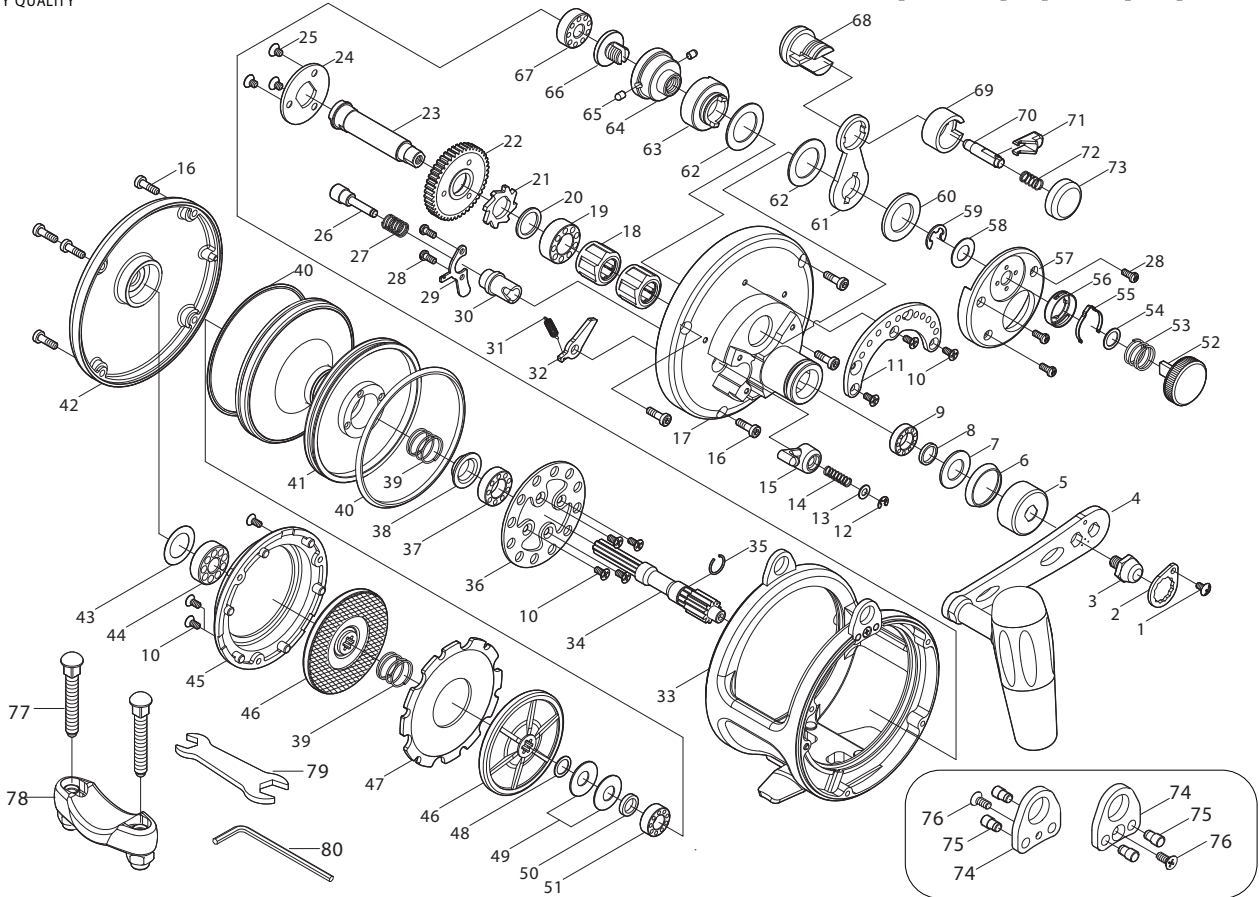

SALTWATER REEL TICATEAM

ST12W(BLUE) / (RED) / (GOLDEN)

Please order by parts number, not key number
 Bitte, Best-Nr. angeben (Nicht "key" -nr.)
 Veuillez indiquer le numero de la piece (Non "key" no.)

Key NO.	Parts No.	Parts name	Key NO.	Parts No	Parts name
1	2E2-006-01	B26M-050 SCREW	45	2F5-112-01	BRAKE DISC COVER
2	2F6-043-02	ROTOR NUT HOLDING PLATE	46	2YD-039-01	BRAKE DISC ASSEMBLY
3	2E3-053-01	HANDLENUT	47	2W5-028-01	DRAG PLATE
4	2YH-266-01	HANDLE TOTAL ASSEMBLY	48	2W1-078-01	072-100 WASHER
5	2F5-062-01	DRIVE GEAR SHAFT COVER	49	2L1-006-01	SPRING WASHER
6	2E9-006-01	O RING	50	2C1-072-01	COLLAR
7	2W1-154-01	101-180 WASHER	51	2Z1-003-05	714-5 BALL BEARING
8	2C1-075-01	COLLAR	52	2D1-031-01	PRESET DRAG KNOB
9	2Z1-023-05	814-4 BALL BEARING	53	2Q1-089-01	COMPRESSION SPRING
10	2E2-014-02	F26M-060 SCREW	54	2W1-182-01	071-100 WASHER
11	2F5-066-01	DRAG LEVER QUADRANT	55	2L3-035-01	CLICK LEAF SPRING
12	2E5-006-01	E2.5 RETAINER	56	2F8-085-01	CLICK LEAF SPRING HOLDER
13	2W1-204-01	034-065 WASHER	57	2F5-121-01	FIGHTING LEVER COVER
14	2Q1-102-01	CLICK PLUNGER SPRING	58	2W1-077-01	075-140 WASHER
15	2F7-005-01	CLICK SWITCH	59	2E5-018-01	E6.0 RETAINER
16	2E2-064-01	H30M-100 SCREW	60	2W1-153-01	140-226 WASHER
17	2YF-039-03	RIGHT SIDE COVER ASSEMBLY	61	2D4-013-01	DRAG LEVER
18	2YZ-007-01	ONE-WAY CLUTCH BEARING ASSEMBLY	62	2W1-074-01	147-226 WASHER
19	2Z1-034-05	1019-7 BALL BEARING	63	2A2-022-01	DRAG CAM
20	2W1-152-01	111-146 WASHER	64	2F8-017-01	BEARING HOLDER
21	2A3-022-01	RATCHET	65	2P1-018-01	DRAG CAM PIN
22	2G1-022-01	DRIVE GEAR	66	2E0-017-01	PRESET SCREW
23	2M3-035-01	GEAR SHAFT	67	2Z1-036-05	617-6 BALL BEARING
24	2F6-039-01	COUPLING PLATE	68	2F8-076-01	CLICK HOLD
25	2E2-058-01	F30M-045 SCREW	69	2C1-074-01	SPACER
26	2P1-062-01	CLICK PLUNGER	70	2YP-001-01	CLICK PIN ASSEMBLY
27	2Q1-078-01	CLICK BUTTON SPRING	71	2S3-014-01	PUSH BUTTON
28	2E2-037-01	A26M-060 SCREW	72	2Q1-028-01	BUSH BUTTON SPRING
29	2F6-038-01	HOLDING PLATE	73	2F5-120-01	BUTTON CAP
30	2C1-054-01	CLICK PIN BUSHING	74	2F6-103-01	HARNESS LUG
31	2Q2-009-01	CLICK PAWL SPRING	75	2P2-018-01	BODY COVER PIN
32	2A4-049-01	ANTI-REVERSE PAWL	76	2E2-030-02	F20M-050 SCREW
33	2YB-082-08	BODY ASSEMBLY	77	2E2-081-01	X50M-310 SCREW
34	2G2-062-01	PINION GEAR	78	2YF-138-01	ROD CLAMP ASSEMBLY
35	2E4-025-01	BEARING RETAINER	79	2X3-010-01	WRENCH
36	2F3-028-01	CLICK PLATE	80	2X3-009-01	HEX WRENCH
37	2Z1-035-05	917-5 BALL BEARING			
38	2C1-050-01	PRESSURE RELEASE SPRING COLLAR			
39	2Q1-068-01	DRAG SPRING			
40	2E9-011-01	WATER PROOF RING			
41	2S1-096-01	SPOOL			
42	2YF-076-12	LEFT SIDE COVER ASSEMBLY			
43	2W1-163-01	120-188 WASHER			
44	2Z1-025-05	719-6 BALL BEARING			
			ST12W(RED)		
			17	2YF-039-04	RIGHT SIDE COVER ASSEMBLY
			33	2YB-082-09	BODY ASSEMBLY
			42	2YF-076-13	LEFT SIDE COVER ASSEMBLY
			ST12W(GOLDEN)		
			17	2YF-039-05	RIGHT SIDE COVER ASSEMBLY
			33	2YB-082-10	BODY ASSEMBLY
			42	2YF-076-14	LEFT SIDE COVER ASSEMBLY