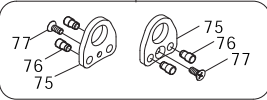

SALTWATER REEL TICA TEAM

ST458R / ST558R (SILVER)

Key NO.	Parts No.	Parts name	Key NO.	Parts No.	Parts name
1	2E2-006-01	B26M-050 SCREW	44	2M3-035-01	GEAR SHAFT
2	2F6-043-02	ROTOR NUT HOLDING PLATE	45	2F6-039-01	COUPLING PLATE
3	2E3-053-01	HANDLE NUT	46	2E2-058-01	F30M-045 SCREW
4	2YH-310-01	HANDLE TOTAL ASSEMBLY	47	2A2-022-01	DRAG CAM
5	2F5-062-01	DRIVE GEAR SHAFT COVER	48	2F8-017-01	BEARING HOLDER
6	2E9-006-01	O RING	49	2P1-018-01	DRAG CAM PIN
7	2W1-154-01	101-180 WASHER	50	2E0-017-01	PRESET SCREW
8	2C1-075-01	COLLAR	51	2Z1-036-05	617-6 BALL BEARING
9	2Z1-023-05	814-4 BALL BEARING	52	2YB-170-19	BODY ASSEMBLY
10	2D1-031-02	PRESET DRAG KNOB	53	2E4-025-01	BEARING RETAINER
11	2Q1-089-01	COMPRESSION SPRING	54	2G2-088-01	PINION GEAR
12	2W1-182-01	071-100 WASHER	55	2F3-028-01	CLICK PLATE
13	2L3-035-01	CLICK LEAF SPRING	56	2Z1-035-05	917-5 BALL BEARING
14	2F8-085-01	CLICK LEAF SPRING HOLDER	57	2C1-050-01	PRESSURE RELEASE SPRING COLLAR
15	2E2-037-01	A26M-060 SCREW	58	2Q1-068-01	DRAG SPRING
16	2F5-121-01	FIGHTING LEVER COVER	59	2E9-011-01	WATER PROOF RING
17	2W1-077-01	075-140 WASHER	60	2S1-214-02	SPOOL
18	2E5-018-01	E6.0 RETAINER	61	2Z1-003-05	714-5 BALL BEARING
19	2W1-153-01	140-226 WASHER	62	2W1-078-01	072-100 WASHER
20	2D4-013-01	DRAG LEVER	63	2L1-006-01	SPRING WASHER
21	2F5-120-02	BUTTON CAP	64	2C1-072-01	COLLAR
22	2Q1-028-01	BUSH BUTTON SPRING	65	2YD-039-01	BRAKE DISC ASSEMBLY
23	2S3-014-01	PUSH BUTTON	66	2W5-028-01	DRAG PLATE
24	2YP-004-01	CLICK PIN ASSEMBLY	67	2F5-112-01	BRAKE DISC COVER
25	2C1-112-01	SPACER	68	2Z1-025-05	719-6 BALL BEARING
26	2F8-112-01	CLICK HOLD	69	2W1-163-01	120-188 WASHER
27	2W1-074-01	147-226 WASHER	70	2YF-076-21	LEFT SIDE COVER ASSEMBLY
28	2E2-014-02	F26M-060 SCREW	71	2E2-081-01	X50M-310 SCREW
29	2F5-066-01	DRAG LEVER QUADRANT	72	2YF-138-01	ROD CLAMP ASSEMBLY
30	2F7-005-01	CLICK SWITCH	73	2X3-010-01	WRENCH
31	2E2-064-01	H30M-100 SCREW	74	2X3-009-01	HEX WRENCH
32	2YF-039-06	RIGHT SIDE COVER ASSEMBLY	75	2F6-103-01	HARNES LUG
33	2A4-049-01	ANTI-REVERSE PAWL	76	2P2-018-01	BODY COVER PIN
34	2Q2-009-01	CLICK PAWL SPRING	77	2E2-030-02	F20M-050 SCREW
35	2C1-054-01	CLICK PIN BUSHING	78	2E5-006-01	E2.5 RETAINER
36	2F6-038-01	HOLDING PLATE	79	2W1-204-01	034-065 WASHER
37	2Q1-078-01	CLICK BUTTON SPRING	80	2Q1-102-01	CLICK PLUNGER SPRING
38	2P1-062-01	CLICK PLUNGER			
39	2YZ-007-01	ONE-WAY CLUTCH BEARING ASSEMBLY	ST558R(S)	SPECIAL PARTS	
40	2Z1-034-05	1019-7 BALL BEARING	52	2YB-082-11	BODY ASSEMBLY
41	2W1-152-01	111-146 WASHER	54	2G2-062-01	PINION GEAR
42	2A3-022-01	RATCHET	60	2S1-096-02	SPOOL
43	2G1-022-01	DRIVE GEAR	70	2YF-076-15	LEFT SIDE COVER ASSEMBLY