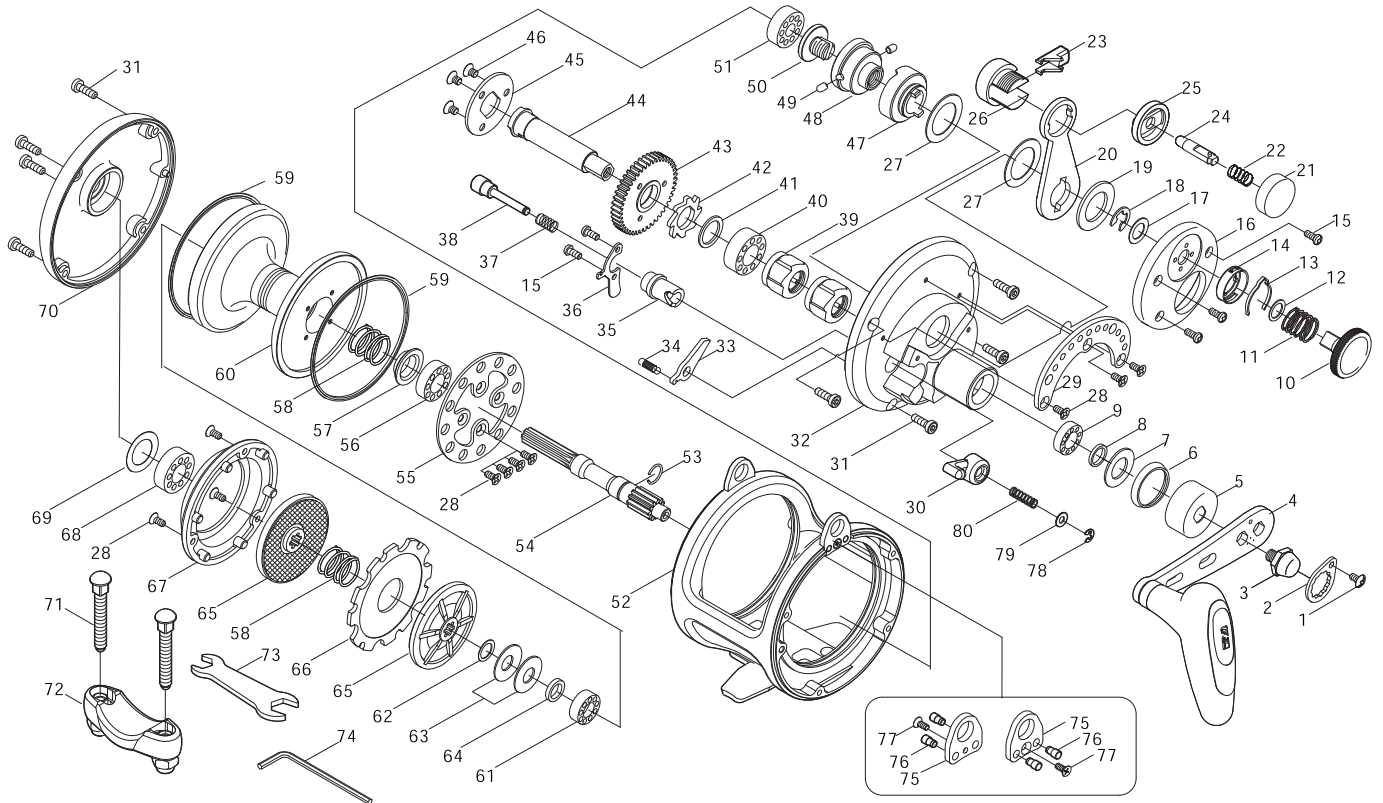

SALTWATER REEL TICA TEAM

ST458R / ST558R (SILVER)

Key NO.	Parts No.	Parts name	Key NO.	Parts No.	Parts name
1	2E2-006-01	B26M-050 SCREW	44	2M3-035-01	GEAR SHAFT
2	2F6-043-02	ROTOR NUT HOLDING PLATE	45	2F6-039-01	COUPLING PLATE
3	2E3-053-01	HANDLE NUT	46	2E2-058-01	F30M-045 SCREW
4	2YH-310-01	HANDLE TOTAL ASSEMBLY	47	2A2-022-01	DRAG CAM
5	2F5-062-01	DRIVE GEAR SHAFT COVER	48	2F8-017-01	BEARING HOLDER
6	2E9-006-01	O RING	49	2P1-018-01	DRAG CAM PIN
7	2W1-154-01	101-180 WASHER	50	2E0-017-01	PRESET SCREW
8	2C1-075-01	COLLAR	51	2Z1-036-05	617-6 BALL BEARING
9	2Z1-023-05	814-4 BALL BEARING	52	2YB-170-19	BODY ASSEMBLY
10	2D1-031-02	PRESET DRAG KNOB	53	2E4-025-01	BEARING RETAINER
11	2Q1-089-01	COMPRESSION SPRING	54	2G2-088-01	PINION GEAR
12	2W1-182-01	071-100 WASHER	55	2F3-028-01	CLICK PLATE
13	2L3-035-01	CLICK LEAF SPRING	56	2Z1-035-05	917-5 BALL BEARING
14	2F8-085-01	CLICK LEAF SPRING HOLDER	57	2C1-050-01	PRESSURE RELEASE SPRING COLLAR
15	2E2-037-01	A26M-060 SCREW	58	2Q1-068-01	DRAG SPRING
16	2F5-121-01	FIGHTING LEVER COVER	59	2E9-011-01	WATER PROOF RING
17	2W1-077-01	075-140 WASHER	60	2S1-214-02	SPOOL
18	2E5-018-01	E6.0 RETAINER	61	2Z1-003-05	714-5 BALL BEARING
19	2W1-153-01	140-226 WASHER	62	2W1-078-01	072-100 WASHER
20	2D4-013-01	DRAG LEVER	63	2L1-006-01	SPRING WASHER
21	2F5-120-02	BUTTON CAP	64	2C1-072-01	COLLAR
22	2Q1-028-01	BUSH BUTTON SPRING	65	2YD-039-01	BRAKE DISC ASSEMBLY
23	2S3-014-01	PUSH BUTTON	66	2W5-028-01	DRAG PLATE
24	2YP-004-01	CLICK PIN ASSEMBLY	67	2F5-112-01	BRAKE DISC COVER
25	2C1-112-01	SPACER	68	2Z1-025-05	719-6 BALL BEARING
26	2F8-112-01	CLICK HOLD	69	2W1-163-01	120-188 WASHER
27	2W1-074-01	147-226 WASHER	70	2YF-076-21	LEFT SIDE COVER ASSEMBLY
28	2E2-014-02	F26M-060 SCREW	71	2E2-081-01	X50M-310 SCREW
29	2F5-066-01	DRAG LEVER QUADRANT	72	2YF-138-01	ROD CLAMP ASSEMBLY
30	2F7-005-01	CLICK SWITCH	73	2X3-010-01	WRENCH
31	2E2-064-01	H30M-100 SCREW	74	2X3-009-01	HEX WRENCH
32	2YF-039-06	RIGHT SIDE COVER ASSEMBLY	75	2F6-103-01	HARNES LUG
33	2A4-049-01	ANTI-REVERSE PAWL	76	2P2-018-01	BODY COVER PIN
34	2Q2-009-01	CLICK PAWL SPRING	77	2E2-030-02	F20M-050 SCREW
35	2C1-054-01	CLICK PIN BUSHING	78	2E5-006-01	E2.5 RETAINER
36	2F6-038-01	HOLDING PLATE	79	2W1-204-01	034-065 WASHER
37	2Q1-078-01	CLICK BUTTON SPRING	80	2Q1-102-01	CLICK PLUNGER SPRING
38	2P1-062-01	CLICK PLUNGER			
39	2YZ-007-01	ONE-WAY CLUTCH BEARING ASSEMBLY	ST558R(S)	SPECIAL PARTS	
40	2Z1-034-05	1019-7 BALL BEARING	52	2YB-082-11	BODY ASSEMBLY
41	2W1-152-01	111-146 WASHER	54	2G2-062-01	PINION GEAR
42	2A3-022-01	RATCHET	60	2S1-096-02	SPOOL
43	2G1-022-01	DRIVE GEAR	70	2YF-076-15	LEFT SIDE COVER ASSEMBLY