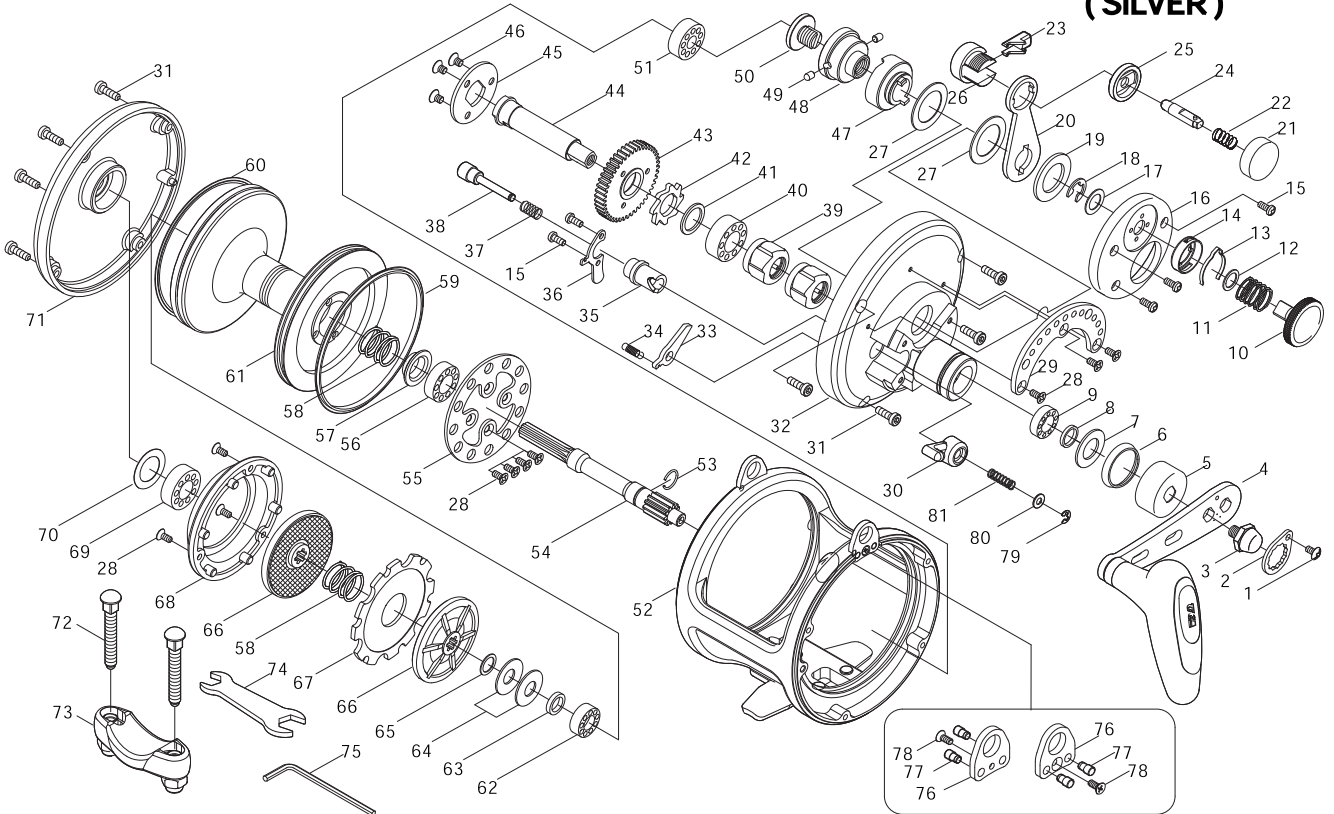

SALTWATER REEL TICATEAM ST468R / ST568R / ST668R (SILVER)

Please order by parts number, not key number
 Bitte, Best.-Nr. angeben (Nicht "key" -nr.)
 Veuillez indiquer le numero de la piece (Non "key" no.)

Key NO.

Parts No.

Parts name

1	2E2-006-01	B26M-050 SCREW
2	2F6-043-02	ROTOR NUT HOLDING PLATE
3	2E3-053-01	HANDLE NUT
4	2YH-310-01	HANDLE TOTAL ASSEMBLY
5	2F5-062-01	DRIVE GEAR SHAFT COVER
6	2E9-006-01	O RING
7	2W1-154-01	101-180 WASHER
8	2C1-075-01	COLLAR
9	2Z1-023-05	814-4 BALL BEARING
10	2D1-031-02	PRESET DRAG KNOB
11	2Q1-089-01	COMPRESSION SPRING
12	2W1-182-01	071-100 WASHER
13	2L3-035-01	CLICK LEAF SPRING
14	2F8-085-01	CLICK LEAF SPRING HOLDER
15	2E2-037-01	A26M-060 SCREW
16	2F5-121-01	FIGHTING LEVER COVER
17	2W1-077-01	075-140 WASHER
18	2E5-018-01	E6.0 RETAINER
19	2W1-153-01	140-226 WASHER
20	2D4-013-01	DRAG LEVER
21	2F5-120-02	BUTTON CAP
22	2Q1-028-01	BUSH BUTTON SPRING
23	2S3-014-01	PUSH BUTTON
24	2YP-004-01	CLICK PIN ASSEMBLY
25	2C1-112-01	SPACER
26	2F8-112-01	CLICK HOLD
27	2W1-074-01	147-226 WASHER
28	2E2-014-02	F26M-060 SCREW
29	2F5-066-01	DRAG LEVER QUADRANT
30	2F7-005-01	CLICK SWITCH
31	2E2-064-01	H30M-100 SCREW
32	2YF-110-06	RIGHT SIDE COVER ASSEMBLY
33	2A4-049-01	ANTI-REVERSE PAWL
34	2Q2-009-01	CLICK PAWL SPRING
35	2C1-054-01	CLICK PIN BUSHING
36	2F6-038-01	HOLDING PLATE
37	2Q1-078-01	CLICK BUTTON SPRING
38	2P1-062-01	CLICK PLUNGER
39	2YZ-007-01	ONE-WAY CLUTCH BEARING ASSEMBLY
40	2Z1-034-05	1019-7 BALL BEARING
41	2W1-152-01	111-146 WASHER
42	2A3-022-01	RATCHET
43	2G1-076-01	DRIVE GEAR
44	2M3-035-01	GEAR SHAFT
45	2F6-039-01	COUPLING PLATE
46	2E2-058-01	F30M-045 SCREW