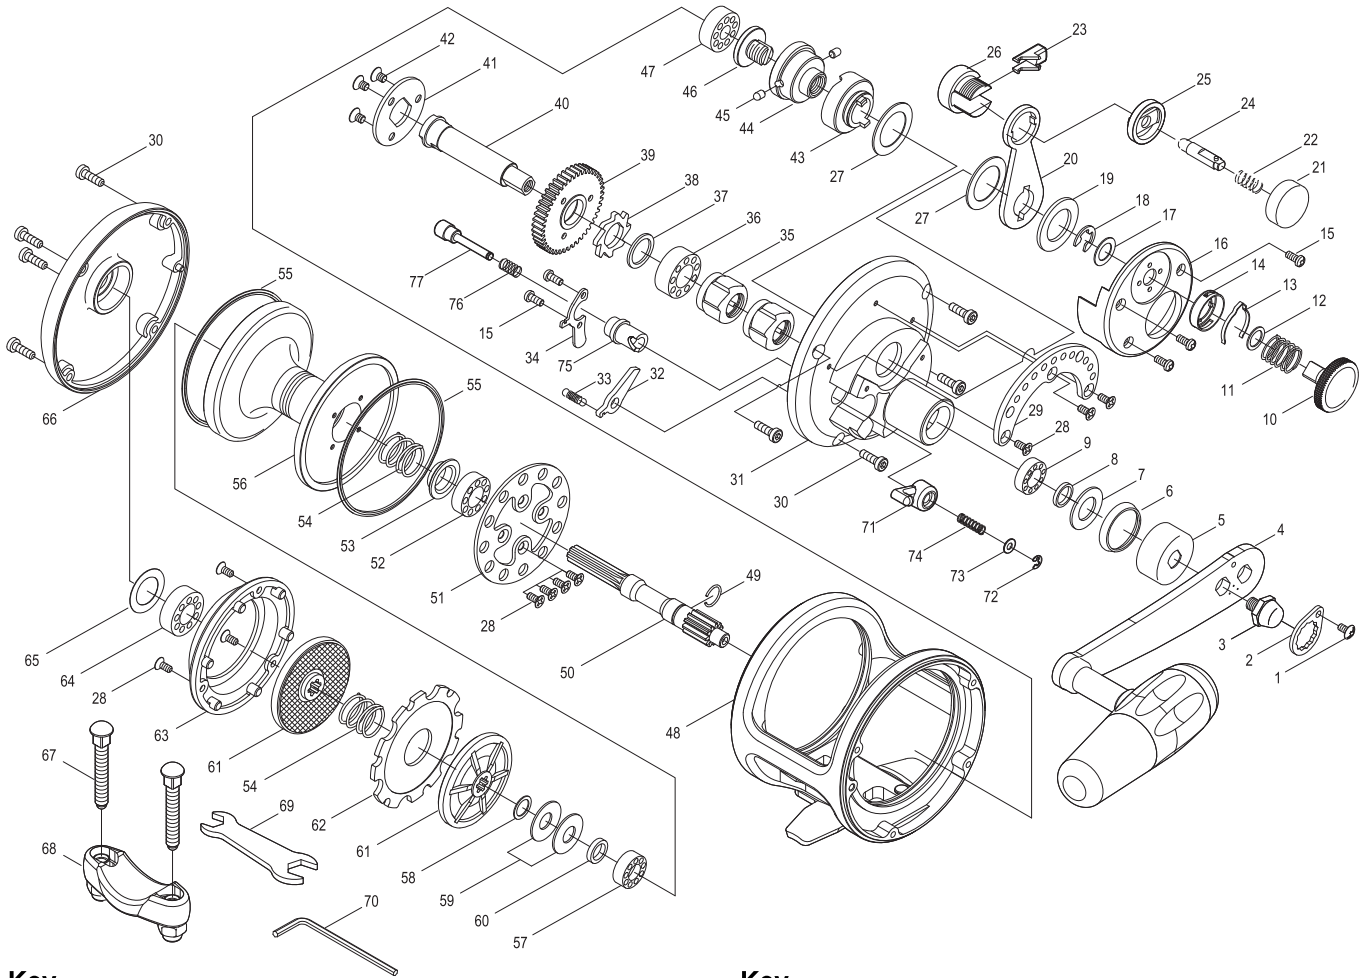

Key No.	Parts No.	Parts name	Key No.	Parts No.	Parts name
1	2E2-006-01	B26M-050 SCREW	44	2F8-017-01	BEARING HOLDER
2	2F6-043-02	ROTOR NUT HOLDING PLATE	45	2P1-018-01	DRAG CAM PIN
3	2E3-053-01	HANDLE NUT	46	2E0-017-01	PRESET SCREW
4	2YH-266-01	HANDLE TOTAL ASSEMBLY	47	2Z1-036-05	617-6 BALL BEARING
5	2F5-062-01	DRIVE GEAR SHAFT COVER	48	2YB-170-14	BODY ASSEMBLY
6	2E9-006-01	O RING	49	2E4-025-01	BEARING RETAINER
7	2W1-154-01	101-180 WASHER	50	2G2-138-01	PINION GEAR
8	2C1-075-01	COLLAR	51	2F3-028-01	CLICK PLATE
9	2Z1-023-05	814-4 BALL BEARING	52	2Z1-035-05	917-5 BALL BEARING
10	2D1-031-01	PRESET DRAG KNOB	53	2C1-050-01	PRESSURE RELEASE SPRING COLLAR
11	2Q1-089-01	COMPRESSION SPRING	54	2Q1-068-01	DRAG SPRING
12	2W1-182-01	071-100 WASHER	55	2E9-011-01	WATER PROOF RING
13	2L3-035-01	CLICK LEAF SPRING	56	2S1-214-01	SPOOL
14	2F8-085-01	CLICK LEAF SPRING HOLDER	57	2Z1-003-05	714-5 BALL BEARING
15	2E2-037-01	A26M-060 SCREW	58	2W1-078-01	072-100 WASHER
16	2F5-347-01	FIGHTING LEVER COVER	59	2L1-006-01	SPRING WASHER
17	2W1-077-01	075-140 WASHER	60	2C1-072-01	COLLAR
18	2E5-018-01	E6.0 RETAINER	61	2YD-039-01	BRAKE DISC ASSEMBLY
19	2W1-153-01	140-226 WASHER	62	2W5-028-01	DRAG PLATE
20	2D4-013-01	DRAG LEVER	63	2F5-112-01	BRAKE DISC COVER
21	2F5-120-01	BUTTON CAP	64	2Z1-025-05	719-6 BALL BEARING
22	2Q1-028-01	BUSH BUTTON SPRING	65	2W1-163-01	120-188 WASHER
23	2S3-014-01	PUSH BUTTON	66	2YF-076-16	LEFT SIDE COVER ASSEMBLY
24	2YP-004-01	CLICK PIN ASSEMBLY	67	2E2-081-01	X50M-310 SCREW
25	2C1-112-01	SPACER	68	2YF-138-01	ROD CLAMP ASSEMBLY
26	2F8-112-01	CLICK HOLD	69	2X3-010-01	WRENCH
27	2W1-074-01	147-226 WASHER	70	2X3-009-01	HEX WRENCH
28	2E2-014-02	F26M-060 SCREW	71	2F7-005-01	CLICK SWITCH
29	2F5-066-01	DRAG LEVER QUADRANT	72	2E5-006-01	E2.5 RETAINER
30	2E2-064-01	H30M-100 SCREW	73	2W1-204-01	034-065 WASHER
31	2YF-039-03	RIGHT SIDE COVER ASSEMBLY	74	2Q1-102-01	CLICK PLUNGER SPRING
32	2A4-049-01	ANTI-REVERSE PAWL	75	2C1-054-01	CLICK PIN BUSHING
33	2Q2-009-01	CLICK PAWL SPRING	76	2Q1-078-01	CLICK BUTTON SPRING
34	2F6-038-01	HOLDING PLATE	77	2P1-062-01	CLICK PLUNGER
35	2YZ-007-01	ONE-WAY CLUTCH BEARING ASSEMBLY			
36	2Z1-034-05	1019-7 BALL BEARING	ST12H(RED)	SPECIAL PARTS	
37	2W1-152-01	111-146 WASHER	31	2YF-039-04	RIGHT SIDE COVER ASSEMBLY
38	2A3-022-01	RATCHET	48	2YB-170-15	BODY ASSEMBLY
39	2G1-126-01	DRIVE GEAR	66	2YF-076-17	LEFT SIDE COVER ASSEMBLY
40	2M3-035-01	GEAR SHAFT	ST12H(GOLDEN)	SPECIAL PARTS	
41	2F6-039-01	COUPLING PLATE	31	2YF-039-05	RIGHT SIDE COVER ASSEMBLY
42	2E2-058-01	F30M-045 SCREW	48	2YB-170-16	BODY ASSEMBLY
43	2A2-022-01	DRAG CAM	66	2YF-076-18	LEFT SIDE COVER ASSEMBLY