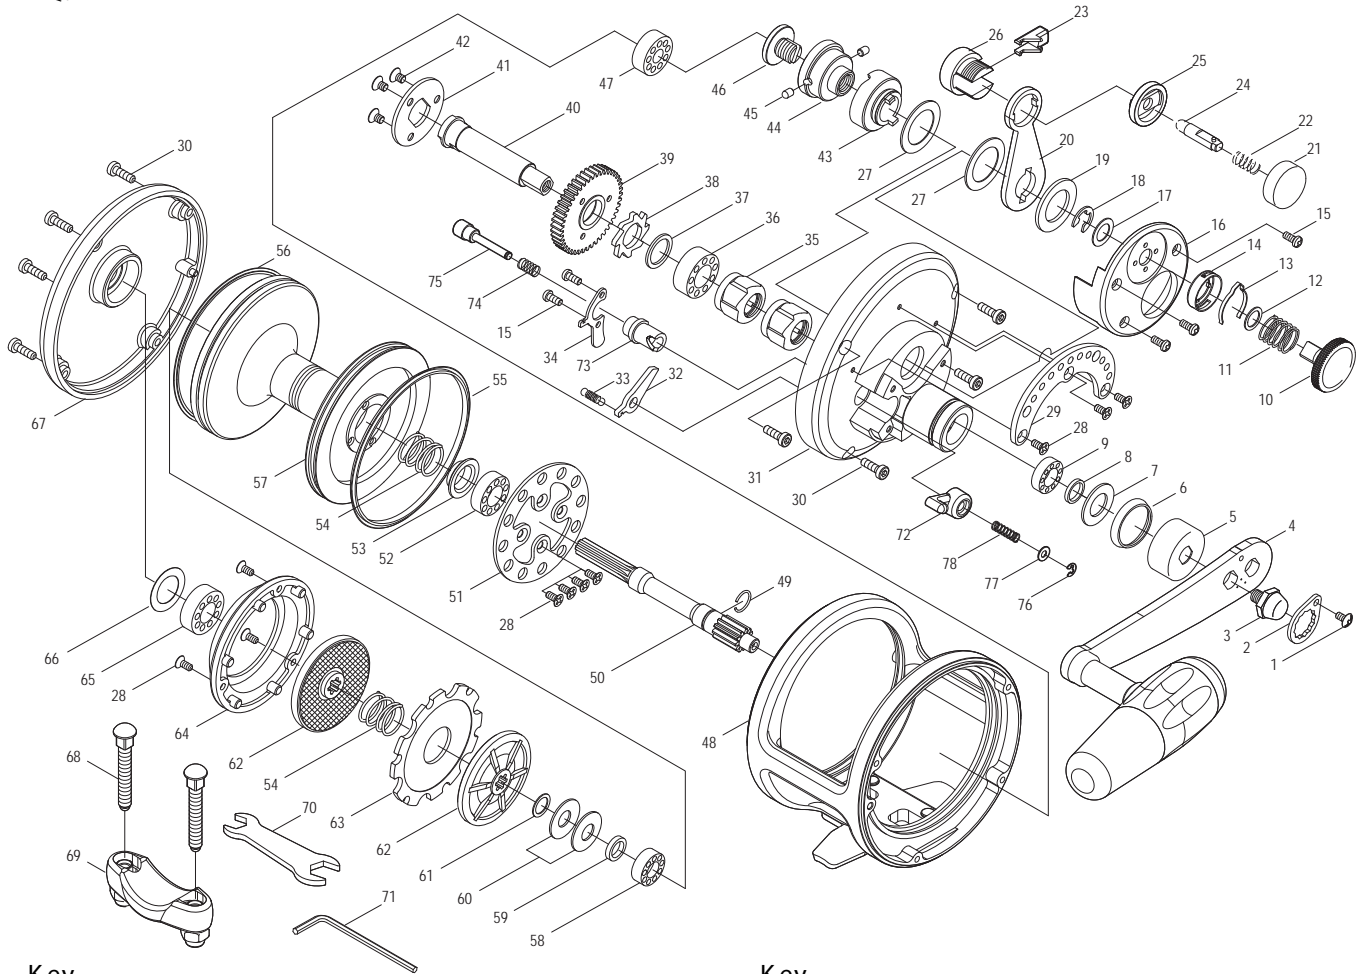

SALTWATER REEL TICATEAM ST16H (BLUE) / (RED) / (GOLDEN)

Please order by parts number, not key number
Bitte, Best-Nr. angeben (Nicht "key" -nr.)
Veuillez indiquer le numero de la piece (Non "key" no.)

Key No.

Parts No.

Parts name

1	2E2-006-01	B26M-050 SCREW
2	2F6-043-02	ROTOR NUT HOLDING PLATE
3	2E3-053-01	HANDLE NUT
4	2YH-266-01	HANDLE TOTAL ASSEMBLY
5	2F5-062-01	DRIVE GEAR SHAFT COVER
6	2E9-006-01	O RING
7	2W1-154-01	101-180 WASHER
8	2C1-075-01	COLLAR
9	2Z1-023-05	814-4 BALL BEARING
10	2D1-031-01	PRESET DRAG KNOB
11	2Q1-089-01	COMPRESSION SPRING
12	2W1-182-01	071-100 WASHER
13	2L3-035-01	CLICK LEAF SPRING
14	2F8-085-01	CLICK LEAF SPRING HOLDER
15	2E2-037-01	A26M-060 SCREW
16	2F5-347-01	FIGHTING LEVER COVER
17	2W1-077-01	075-140 WASHER
18	2E5-018-01	E6.0 RETAINER
19	2W1-153-01	140-226 WASHER
20	2D4-013-01	DRAG LEVER
21	2F5-120-01	BUTTON CAP
22	2Q1-028-01	BUSH BUTTON SPRING
23	2S3-014-01	PUSH BUTTON
24	2YP-004-01	CLICK PIN ASSEMBLY
25	2C1-112-01	SPACER
26	2F8-112-01	CLICK HOLD
27	2W1-074-01	147-226 WASHER
28	2E2-014-02	F26M-060 SCREW
29	2F5-066-01	DRAG LEVER QUADRANT
30	2E2-064-01	H30M-100 SCREW
31	2YF-110-03	RIGHT SIDE COVER ASSEMBLY
32	2A4-049-01	ANTI-REVERSE PAWL
33	2Q2-009-01	CLICK PAWL SPRING
34	2F6-038-01	HOLDING PLATE
35	2YZ-007-01	ONE-WAY CLUTCH BEARING ASSEMBLY
36	2Z1-034-05	1019-7 BALL BEARING
37	2W1-152-01	111-146 WASHER
38	2A3-022-01	RATCHET
39	2G1-127-01	DRIVE GEAR
40	2M3-035-01	GEAR SHAFT
41	2F6-039-01	COUPLING PLATE
42	2E2-058-01	F30M-045 SCREW
43	2A2-022-01	DRAG CAM