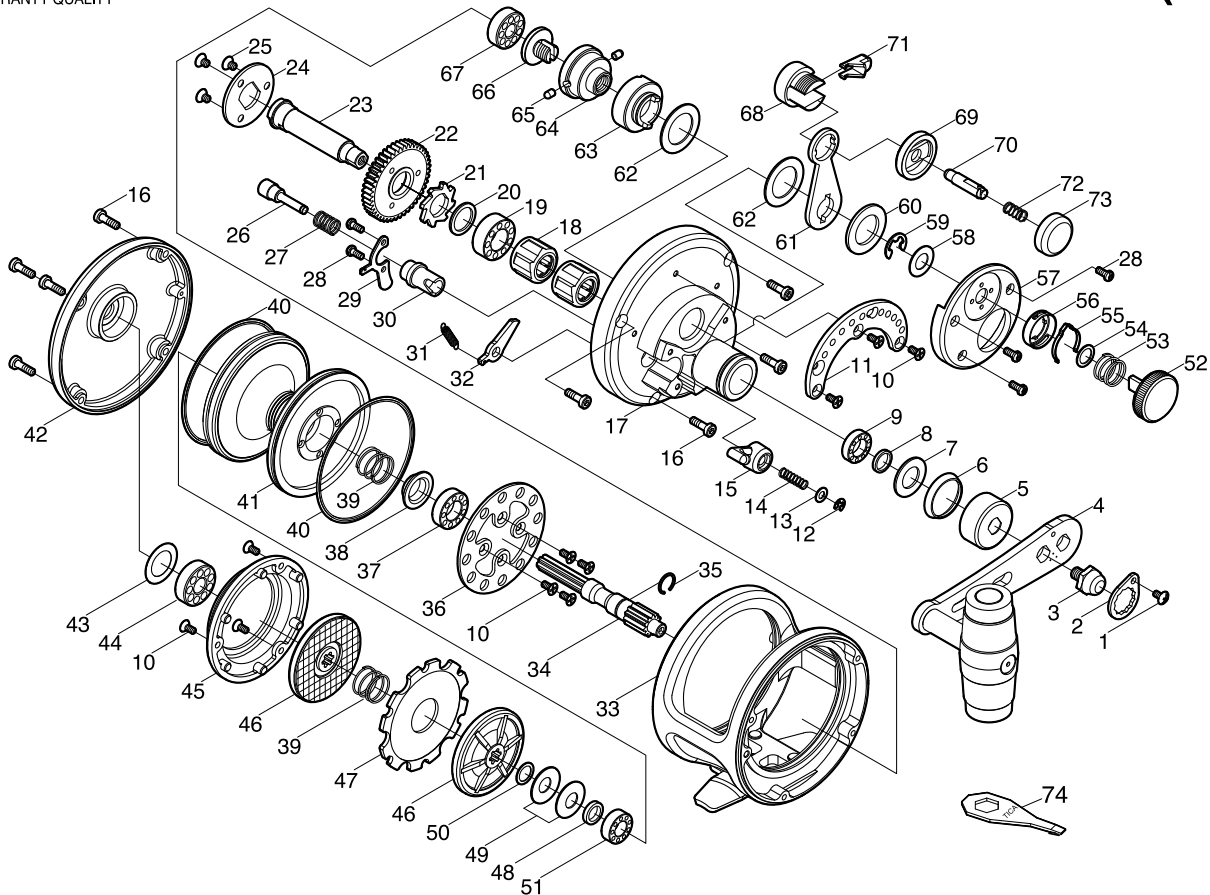

## TICATEAM

**ST358R**  
**ST358R(GOLDEN)**

Please order by parts number, not key number  
 Bitte, Best:-Nr. angeben (Nicht "key" -nr.)  
 Veuillez indiquer le numero de la piece (Non "key" no.)

Key No.	Parts No.	Parts Name	Key No.	Parts No.	Parts Name
1	2E2-006-01	B26M-050 SCREW	41	2S1-324-01	SPOOL
2	2F6-043-01	ROTOR NUT HOLDING PLATE	42	2YF-076-22	LEFT SIDE COVER ASSEMBLY
3	2E3-053-01	HANDLE NUT	43	2W1-163-01	120-188 WASHER
4	2YH-066-01	HANDLE TOTAL ASSEMBLY	44	2Z1-025-05	719-6 BALL BEARING
5	2F5-062-01	DRIVE GEAR SHAFT COVER	45	2F5-112-01	BRAKE DISC COVER
6	2E9-006-01	O RING	46	2YD-039-01	BRAKE DISC ASSEMBLY
7	2W1-154-01	101-180 WASHER	47	2W5-028-01	DRAG PLATE
8	2C1-075-01	COLLAR	48	2C1-072-01	COLLAR
9	2Z1-023-05	814-4 BALL BEARING	49	2L1-006-01	SPRING WASHER
10	2E2-014-02	F26M-060 SCREW	50	2W1-078-01	072-100 WASHER
11	2F5-066-01	DRAG LEVER QUADRANT	51	2Z1-003-05	714-5 BALL BEARING
12	2E5-006-01	E2.5 RETAINER	52	2D1-031-01	PRESET DRAG KNOB
13	2W1-204-01	034-065 WASHER	53	2Q1-089-01	COMPRESSION SPRING
14	2Q1-102-01	CLICK PLUNGER SPRING	54	2W1-182-01	072-100 WASHER
15	2F7-005-01	CLICK SWITCH	55	2L3-035-01	CLICK LEAF SPRING
16	2E2-064-01	H30M-100 SCREW	56	2F8-085-01	CLICK LEAF SPRING HOLDER
17	2YF-039-01	RIGHT SIDE COVER ASSEMBLY	57	2F5-121-01	FIGHTING LEVER COVER
18	2YZ-007-01	ONE-WAY CLUTCH BEARING ASSEMBLY	58	2W1-077-01	075-140 WASHER
19	2Z1-034-05	1019-7 BALL BEARING	59	2E5-018-01	E6.0 RETAINER
20	2W1-152-01	111-146 WASHER	60	2W1-153-01	140-226 WASHER
21	2A3-022-01	RATCHET	61	2D4-013-01	DRAG LEVER
22	2G1-022-01	DRIVE GEAR	62	2W1-074-01	147-226 WASHER
23	2M3-035-01	GEAR SHAFT	63	2A2-022-01	DRAG CAM
24	2F6-039-01	COUPLING PLATE	64	2F8-017-01	BEARING HOLDER
25	2E2-058-01	F30M-045 SCREW	65	2P1-018-01	DRAG CAM PIN
26	2P1-062-01	CLICK PLUNGER	66	2E0-017-01	PRESET SCREW
27	2Q1-078-01	CLICK BUTTON SPRING	67	2Z1-036-05	617-6 BALL BEARING
28	2E2-037-01	A26M-060 SCREW	68	2F8-112-01	CLICK HOLD
29	2F6-038-01	HOLDING PLATE	69	2C1-112-01	SPACER
30	2C1-054-01	CLICK PIN BUSHING	70	2YP-004-01	CLICK PIN ASSEMBLY
31	2Q2-009-01	CLICK PAWL SPRING	71	2S3-014-01	PUSH BUTTON
32	2A4-049-01	ANTI-REVERSE PAWL	72	2Q1-028-01	BUSH BUTTON SPRING
33	2YB-228-01	BODY ASSEMBLY	73	2F5-120-01	BUTTON CAP
34	2G2-136-01	PINION GEAR	74	2X3-004-02	WRENCH
35	2E4-025-01	BEARING RETAINER			
36	2F3-028-01	CLICK PLATE	ST358R(G)	SPECIAL PARTS	
37	2Z1-035-05	917-5 BALL BEARING	2	2F6-043-02	ROTOR NUT HOLDING PLATE
38	2C1-050-01	PRESSURE RELEASE SPRING COLLAR	4	2YH-066-02	HANDLE TOTAL ASSEMBLY
39	2Q1-068-01	DRAG SPRING	17	2YF039-02	RIGHT SIDE COVER ASSEMBLY
40	2E9-011-01	WATER PROOF RING	33	2YB-228-02	BODY ASSEMBLY
			42	2YF-076-23	LEFT SIDE COVER ASSEMBLY