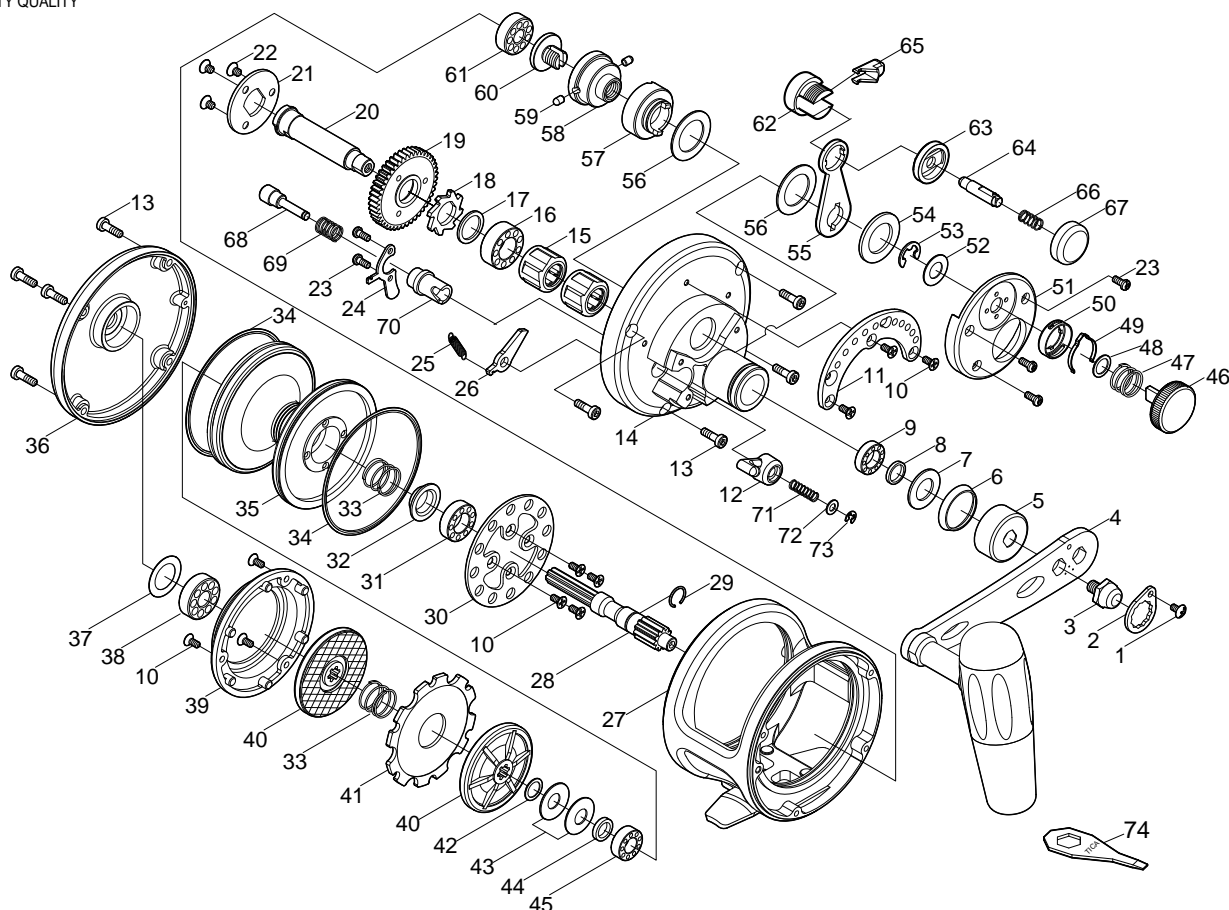

SALTWATER REEL TICATEAM ST12N(BLUE) / ST12N(RED) / ST12N(GOLDEN)

Key No.	Parts No.	Parts Name	Key No.	Parts No.	Parts Name
1	2E2-006-01	B26M-050 SCREW	42	2W1-078-01	072-100 WASHER
2	2F6-043-02	ROTOR NUT HOLDING PLATE	43	2L1-006-01	SPRING WASHER
3	2E3-053-01	HANDLE NUT	44	2C1-072-01	COLLAR
4	2YH-266-01	HANDLE TOTAL ASSEMBLY	45	2Z1-003-05	714-5 BALL BEARING
5	2F5-062-01	DRIVE GEAR SHAFT COVER	46	2D1-031-01	PRESET DRAG KNOB
6	2E9-006-01	O RING	47	2Q1-089-01	COMPRESSION SPRING
7	2W1-154-01	101-180 WASHER	48	2W1-182-01	071-100 WASHER
8	2C1-075-01	COLLAR	49	2L3-035-01	CLICK LEAF SPRING
9	2Z1-023-05	814-4 BALL BEARING	50	2F8-085-01	CLICK LEAF SPRING HOLDER
10	2E2-014-02	F26M-060 SCREW	51	2F5-121-01	FIGHTING LEVER COVER
11	2F5-066-01	DRAG LEVER QUADRANT	52	2W1-077-01	075-140 WASHER
12	2F7-005-01	CLICK SWITCH	53	2E5-018-01	E6.0 RETAINER
13	2E2-064-01	H30M-100 SCREW	54	2W1-153-01	140-226 WASHER
14	2YF-039-03	RIGHT SIDE COVER ASSEMBLY	55	2D4-013-01	DRAG LEVER
15	2YZ-007-01	ONE-WAY CLUTCH BEARING ASSEMBLY	56	2W1-074-01	147-226 WASHER
16	2Z1-034-05	1019-7 BALL BEARING	57	2A2-022-01	DRAG CAM
17	2W1-152-01	111-146 WASHER	58	2F8-017-01	BEARING HOLDER
18	2A3-022-01	RATCHET	59	2P1-018-01	DRAG CAM PIN
19	2G1-022-01	DRIVE GEAR	60	2E0-017-01	PRESET SCREW
20	2M3-035-01	GEAR SHAFT	61	2Z1-036-05	617-6 BALL BEARING
21	2F6-039-01	COUPLING PLATE	62	2F8-112-01	CLICK HOLD
22	2E2-058-01	F30M-045 SCREW	63	2C1-112-01	SPACER
23	2E2-037-01	A26M-060 SCREW	64	2YP-004-01	CLICK PIN ASSEMBLY
24	2F6-038-01	HOLDING PLATE	65	2S3-014-01	PUSH BUTTON
25	2Q2-009-01	CLICK PAWL SPRING	66	2Q1-028-01	BUSH BUTTON SPRING
26	2A4-049-01	ANTI-REVERSE PAWL	67	2F5-120-01	BUTTON CAP
27	2YB-228-03	BODY ASSEMBLY	68	2P1-062-01	CLICK PLUNGER
28	2G2-136-01	PINION GEAR	69	2Q1-078-01	CLICK BUTTON SPRING
29	2E4-025-01	BEARING RETAINER	70	2C1-054-01	CLICK PIN BUSHING
30	2F3-028-01	CLICK PLATE	71	2Q1-102-01	CLICK PLUNGER SPRING
31	2Z1-035-05	917-5 BALL BEARING	72	2W1-204-01	034-065 WASHER
32	2C1-050-01	PRESSURE RELEASE SPRING COLLAR	73	2E5-006-01	E2.5 RETAINER
33	2Q1-068-01	DRAG SPRING	74	2X3-004-02	WRENCH
34	2E9-011-01	WATER PROOF RING	ST12N(R)	SPECIAL PARTS	
35	2S1-324-01	SPOOL	14	2YF-039-04	RIGHT SIDE COVER ASSEMBLY
36	2YF-076-24	LEFT SIDE COVER ASSEMBLY	27	2YB-228-04	BODY ASSEMBLY
37	2W1-163-01	120-188 WASHER	36	2YF-076-25	LEFT SIDE COVER ASSEMBLY
38	2Z1-025-05	719-6 BALL BEARING	ST12N(G)	SPECIAL PARTS	
39	2F5-112-01	BRAKE DISC COVER	14	2YF-039-05	RIGHT SIDE COVER ASSEMBLY
40	2YD-039-01	BRAKE DISC ASSEMBLY	27	2YB-228-05	BODY ASSEMBLY
41	2W5-028-01	DRAG PLATE	36	2YF-076-26	LEFT SIDE COVER ASSEMBLY