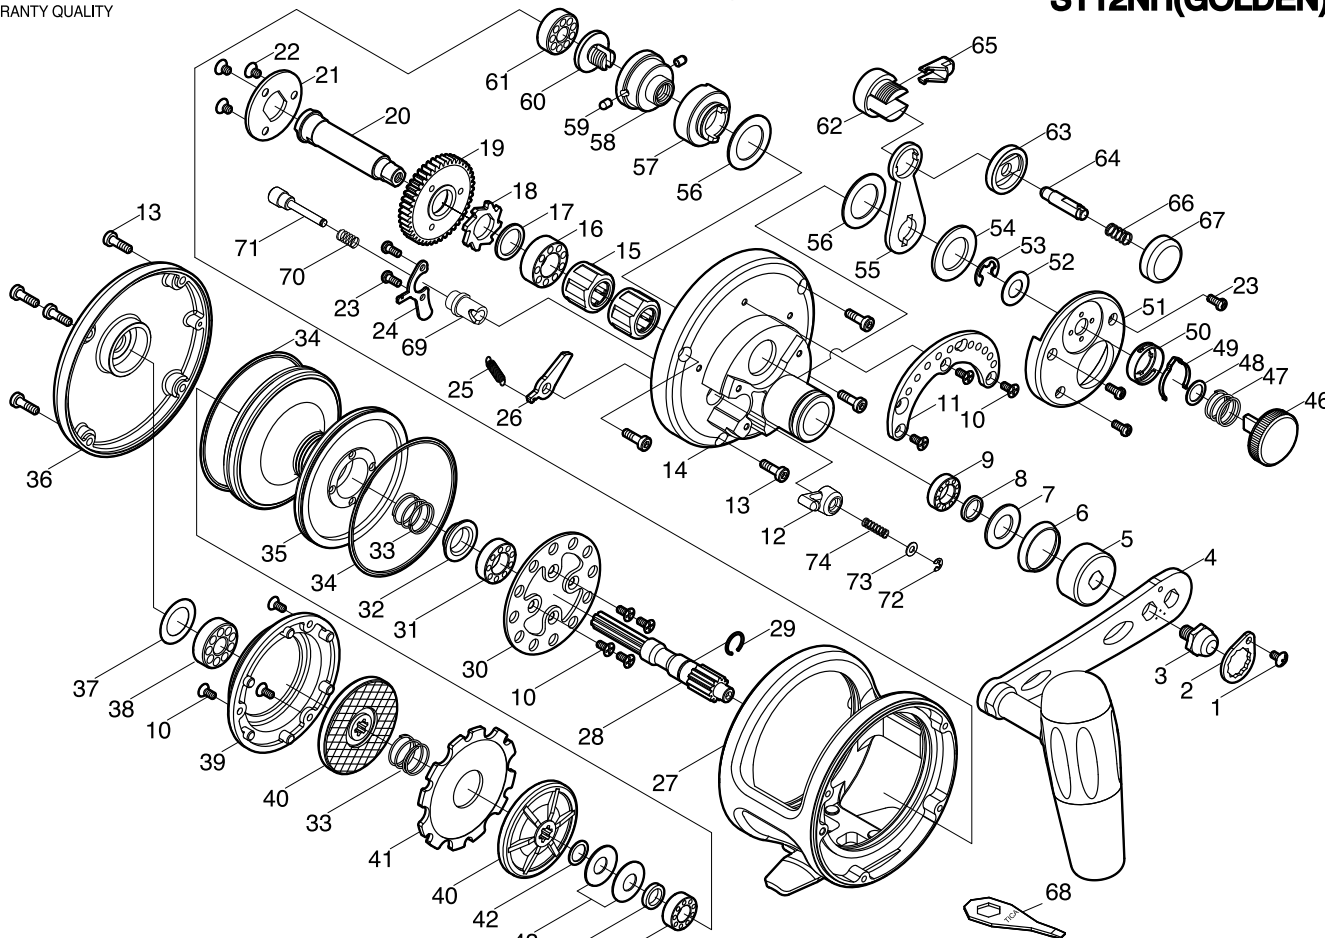

Please order by parts number, not key number
 Bitte, Best.-Nr. angeben (Nicht "key" -nr.)
 Veuillez indiquer le numero de la piece (Non "key" no.)

SALTWATER REEL TICATEAM

ST12NH(BLUE) / ST12NH(RED) ST12NH(GOLDEN)

Key No.	Parts No.	Parts Name
1	2E2-006-01	B26M-050 SCREW
2	2F6-043-02	ROTOR NUT HOLDING PLATE
3	2E3-053-01	HANDLE NUT
4	2YH-266-01	HANDLE TOTAL ASSEMBLY
5	2F5-062-01	DRIVE GEAR SHAFT COVER
6	2E9-006-01	O RING
7	2W1-154-01	101-180 WASHER
8	2C1-075-01	COLLAR
9	2Z1-023-05	814-4 BALL BEARING
10	2E2-014-02	F26M-060 SCREW
11	2F5-066-01	DRAG LEVER QUADRANT
12	2F7-005-01	CLICK SWITCH
13	2E2-064-01	H30M-100 SCREW
14	2YF-039-03	RIGHT SIDE COVER ASSEMBLY
15	2YZ-007-01	ONE-WAY CLUTCH BEARING ASSEMBLY
16	2Z1-034-05	1019-7 BALL BEARING
17	2W1-152-01	111-146 WASHER
18	2A3-022-01	RATCHET
19	2G1-126-01	DRIVE GEAR
20	2M3-035-01	GEAR SHAFT
21	2F6-039-01	COUPLING PLATE
22	2E2-058-01	F30M-045 SCREW
23	2E2-037-01	A26M-060 SCREW
24	2F6-038-01	HOLDING PLATE
25	2Q2-009-01	CLICK PAWL SPRING
26	2A4-049-01	ANTI-REVERSE PAWL
27	2YB-228-08	BODY ASSEMBLY
28	2G2-141-01	PINION GEAR
29	2E4-025-01	BEARING RETAINER
30	2F3-028-01	CLICK PLATE
31	2Z1-035-05	917-5 BALL BEARING
32	2C1-050-01	PRESSURE RELEASE SPRING COLLAR
33	2Q1-068-01	DRAG SPRING
34	2E9-011-01	WATER PROOF RING
35	2S1-324-01	SPOOL
36	2YF-076-29	LEFT SIDE COVER ASSEMBLY
37	2W1-163-01	120-188 WASHER
38	2Z1-025-05	719-6 BALL BEARING
39	2F5-112-01	BRAKE DISC COVER
40	2YD-039-01	BRAKE DISC ASSEMBLY
41	2W5-028-01	DRAG PLATE