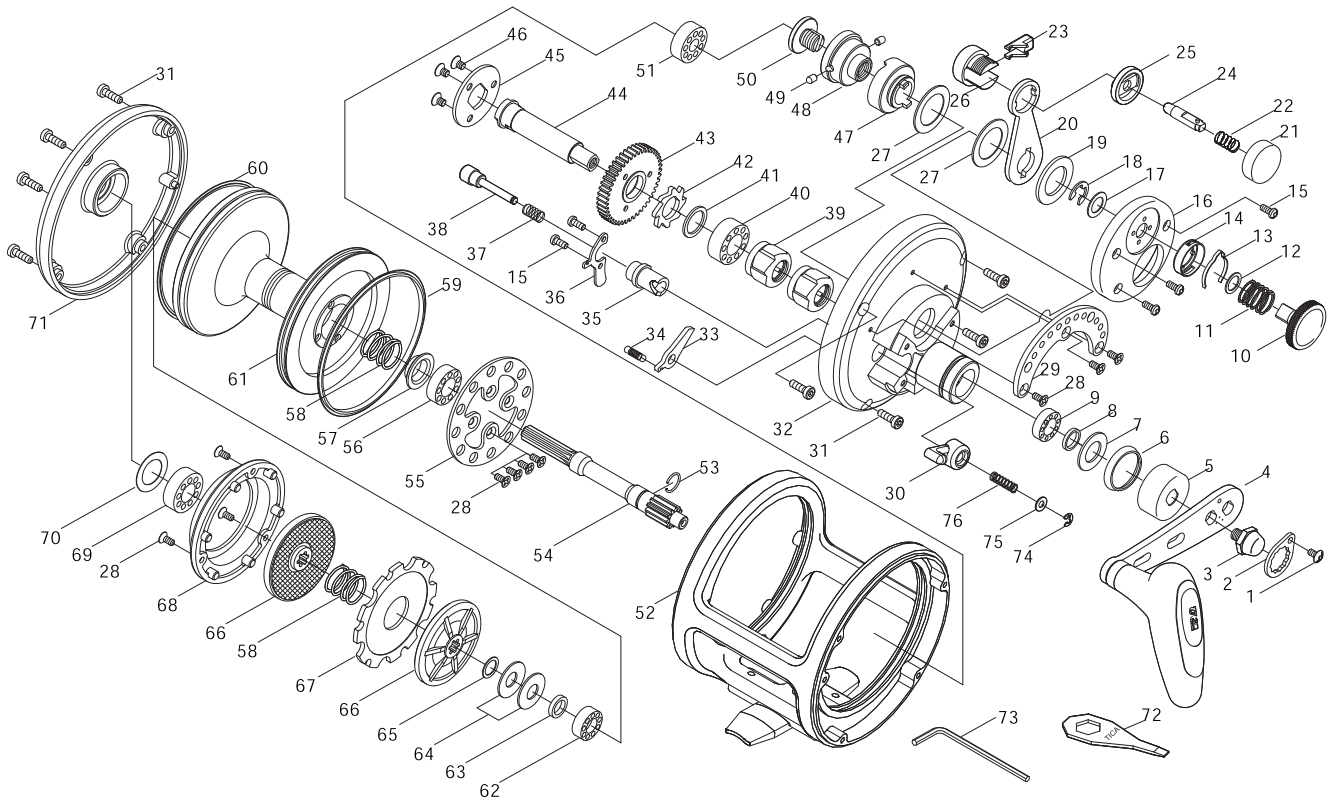

SALTWATER REEL TICATEAM ST368R (SILVER)

Please order by parts number, not key number
 Bitte, Best.-Nr. angeben (Nicht "key" -nr.)
 Veuillez indiquer le numero de la piece (Non "key" no.)

Key No.	Parts No.	Parts Name	Key No.	Parts No.	Parts Name
1	2E2-006-01	B26M-050 SCREW	39	2YZ-007-01	ONE-WAY CLUTCH BEARING ASSEMBLY
2	2F6-043-02	ROTOR NUT HOLDING PLATE	40	2Z1-034-05	1019-7 BALL BEARING
3	2E3-053-01	HANDLE NUT	41	2W1-152-01	111-146 WASHER
4	2YH-310-01	HANDLE TOTAL ASSEMBLY	42	2A3-022-01	RATCHET
5	2F5-062-01	DRIVE GEAR SHAFT COVER	43	2G1-076-01	DRIVE GEAR
6	2E9-006-01	O RING	44	2M3-035-01	GEAR SHAFT
7	2W1-154-01	101-180 WASHER	45	2F6-039-01	COUPLING PLATE
8	2C1-075-01	COLLAR	46	2E2-058-01	F30M-045 SCREW
9	2Z1-023-05	814-4 BALL BEARING	47	2A2-022-01	DRAG CAM
10	2D1-031-02	PRESET DRAG KNOB	48	2F8-017-01	BEARING HOLDER
11	2Q1-089-01	COMPRESSION SPRING	49	2P1-018-01	DRAG CAM PIN
12	2W1-182-01	071-100 WASHER	50	2E0-017-01	PRESET SCREW
13	2L3-035-01	CLICK LEAF SPRING	51	2Z1-036-05	617-6 BALL BEARING
14	2F8-085-01	CLICK LEAF SPRING HOLDER	52	2YB-210-11	BODY ASSEMBLY
15	2E2-037-01	A26M-060 SCREW	53	2E4-025-01	BEARING RETAINER
16	2F5-121-01	FIGHTING LEVER COVER	54	2G2-127-01	PINION GEAR
17	2W1-077-01	075-140 WASHER	55	2F3-028-01	CLICK PLATE
18	2E5-018-01	E6.0 RETAINER	56	2Z1-035-05	917-5 BALL BEARING
19	2W1-153-01	140-226 WASHER	57	2C1-050-01	PRESSURE RELEASE SPRING COLLAR
20	2D4-013-01	DRAG LEVER	58	2Q1-068-01	DRAG SPRING
21	2F5-120-02	BUTTON CAP	59	2E9-025-01	WATER PROOF RING B
22	2Q1-028-01	BUSH BUTTON SPRING	60	2E9-024-01	WATER PROOF RING A
23	2S3-014-01	PUSH BUTTON	61	2S1-307-02	SPOOL
24	2YP-004-01	CLICK PIN ASSEMBLY	62	2Z1-003-05	714-5 BALL BEARING
25	2C1-112-01	SPACER	63	2C1-072-01	COLLAR
26	2F8-112-01	CLICK HOLD	64	2L1-006-01	SPRING WASHER
27	2W1-074-01	147-226 WASHER	65	2W1-078-01	072-100 WASHER
28	2E2-014-02	F26M-060 SCREW	66	2YD-079-01	BRAKE DISC ASSEMBLY
29	2F5-066-01	DRAG LEVER QUADRANT	67	2W5-072-01	DRAG PLATE
30	2F7-005-01	CLICK SWITCH	68	2F5-345-01	BRAKE DISC COVER
31	2E2-064-01	H30M-100 SCREW	69	2Z1-025-05	719-6 BALL BEARING
32	2YF-110-06	RIGHT SIDE COVER ASSEMBLY	70	2W1-163-01	120-188 WASHER
33	2A4-049-01	ANTI-REVERSE PAWL	71	2YF-111-26	LEFT SIDE COVER ASSEMBLY
34	2Q2-009-01	CLICK PAWL SPRING	72	2X3-004-02	WRENCH
35	2C1-054-01	CLICK PIN BUSHING	73	2X3-009-01	HEX WRENCH
36	2F6-038-01	HOLDING PLATE	74	2E5-006-01	E2.5 RETAINER
37	2Q1-078-01	CLICK BUTTON SPRING	75	2W1-204-01	034-065 WASHER
38	2P1-062-01	CLICK PLUNGER	76	2Q1-102-01	CLICK PLUNGER SPRING