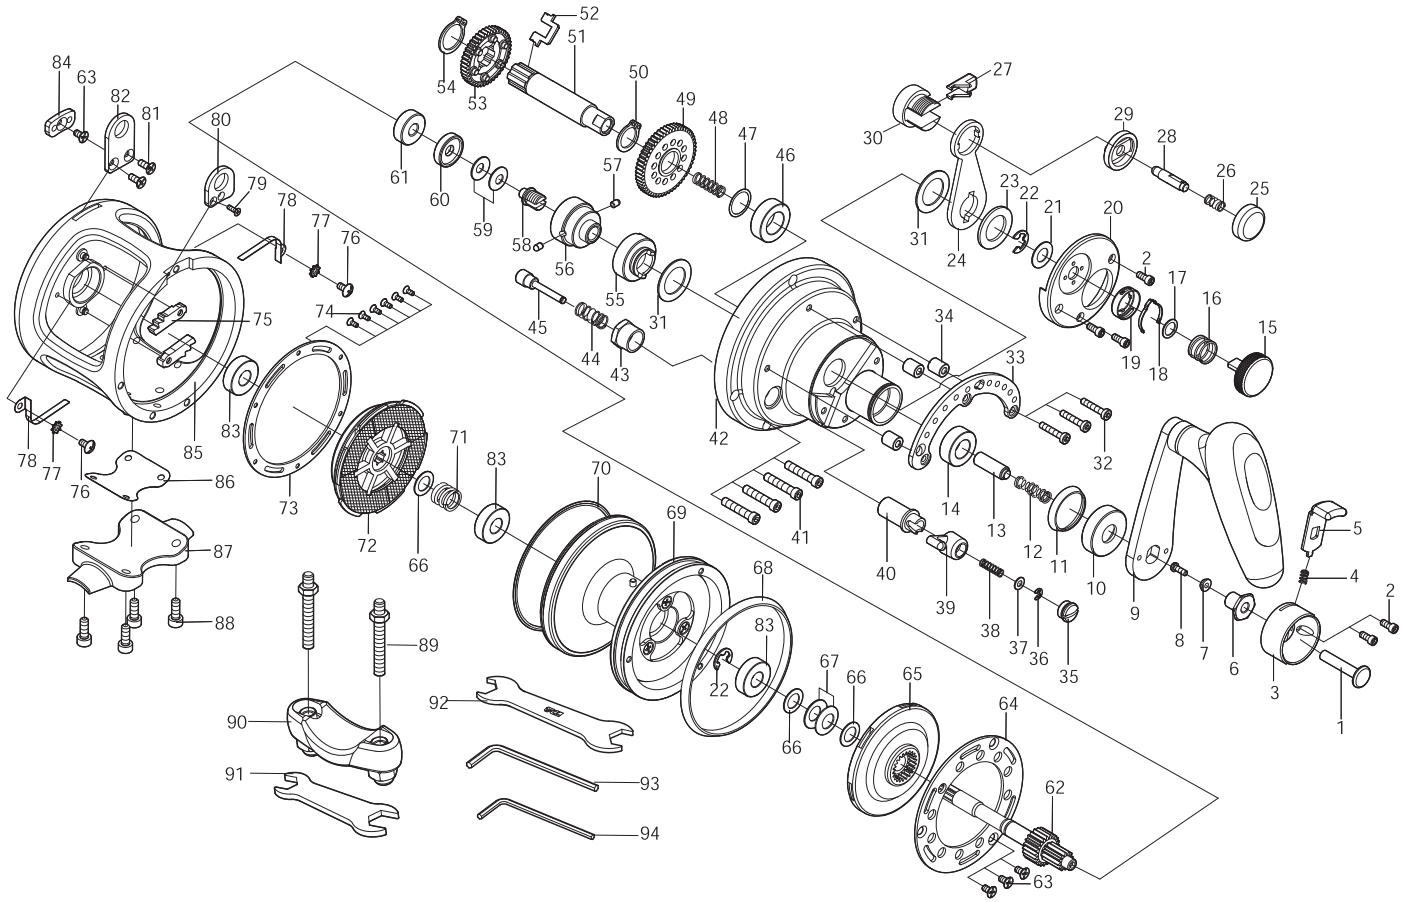

SALTWATER REEL TICATEAM 12R/WTS (SILVER)

Please order by parts number, not key number
 Bitte Best-Nr. angeben (Nicht "key"-nr.)
 Veuillez indiquer le numero de la pièce (Non "key" no.)

Key NO.	Parts No.	Parts name	Key NO.	Parts No.	Parts name
1	2S3-017-01	LOW SPEED BUTTON SHAFT	48	2Q1-061-01	YOKE SPRING
2	2E2-078-01	h30M-070 SCREW	49	2G1-118-01	DRIVER GEAR A
3	2F8-077-01	VARIABLE SPEED BUTTON STAND	50	2E5-024-01	C12 RETAINER
4	2Q1-074-01	SLIDE PLATE SPRING	51	2M3-057-01	DRIVE SHAFT
5	2S3-015-01	HI-SPEED SLIDE PLATE	52	2A2-062-01	YOKE
6	2E0-021-01	HANDLE BOLT	53	2YG-024-01	DRIVER GEAR B ASSEMBLY
7	2C1-065-01	BUTTON SHAFT COLLAR	54	2E5-033-01	C15 RETAINER
8	2E2-031-01	A26M-075 SCREW	55	2A2-022-01	DRAG CAM
9	2YH-172-02	HANDLE TOTAL ASSEMBLY	56	2F8-104-01	BEARING HOLDER
10	2F5-136-01	DRIVE GEAR SHAFT COVER	57	2P1-018-01	DRAG CAM PIN
11	2E9-012-01	WATER PROOF RING	58	2E0-037-01	PRESET SCREW
12	2Q1-060-01	BUTTON SHAFT SPRING	59	2L1-012-01	SPRING WASHER
13	2P4-010-01	BUTTON SHAFT SPACER BAR	60	2C1-087-01	COLLAR
14	2Z1-034-05	1019-7 BALL BEARING	61	2Z1-036-05	617-6 BALL BEARING
15	2D1-031-02	PRESET DRAG KNOB	62	2YG-021-01	PINION GEAR ASSEMBLY
16	2Q1-089-01	COMPRESSION SPRING	63	2E2-056-01	F30M-060 SCREW
17	2W1-182-01	071-100 WASHER	64	2F3-066-01	CLICK PLATE
18	2L3-035-01	CLICK LEAF SPRING	65	2YD-077-01	BRAKE DISC ASSY (R)
19	2F8-085-01	CLICK LEAF SPRING HOLDER	66	2W1-020-00	081-130 WASHER
20	2F5-342-01	FIGHTING LEVER COVER	67	2L1-013-01	SPRING WASHER
21	2W1-077-01	075-140 WASHER	68	2E9-037-01	WATER PROOF RING
22	2E5-018-01	E6.0 RETAINER	69	2YS-242-02	SPOOL ASSEMBLY
23	2W1-153-01	140-226 WASHER	70	2E9-036-01	WATER PROOF RING
24	2D4-016-01	FIGHTING LEVER	71	2Q1-088-01	DRAG SPRING
25	2F5-120-02	BUTTON CAP	72	2YD-078-01	BRAKE DISC ASSEMBLY (L)
26	2Q1-028-01	BUSH BUTTON SPRING	73	2F5-339-01	BRAKE DISC COVER
27	2S3-014-01	PUSH BUTTON	74	2E2-030-02	F20M-050 SCREW
28	2YP-004-01	CLICK PIN ASSEMBLY	75	2A4-059-02	ANTI-REVERSE PAWL
29	2C1-112-01	SPACER	76	2E2-004-01	B30M-060 SCREW
30	2F8-112-01	CLICK HOLD	77	2E8-004-01	STARWASHER
31	2W1-074-01	147-226 WASHER	78	2L5-015-01	PAWL SPRING
32	2E2-077-01	h30M-160 SCREW	79	2E2-068-01	F20M-065 SCREW
33	2F5-252-01	DRAG LEVER QUADRANT	80	2F6-081-02	HARNES LUG (R)
34	2C1-073-01	QUADRANT SPACER	81	2E2-052-02	F26M-080 SCREW
35	2F5-335-01	CLICK SWITCH COVER	82	2F6-112-01	HARNES LUG (L)
36	2E5-006-01	E2.5 RETAINER	83	2Z1-040-05	819-6 BEARING
37	2W1-204-01	034-065 WASHER	84	2W5-066-01	HARNES LUG (L) SPACER
38	2Q1-102-01	CLICK PLUNGER SPRING	85	2YB-208-03	BODY ASSEMBLY
39	2F7-009-01	CLICK SWITCH	86	2W5-027-01	STAND GASKET
40	2C1-102-01	CLICK PIN BUSHING	87	2F8-045-04	REEL FOOT
41	2E2-076-01	h40M-200 SCREW	88	2E2-088-01	H40M-090 SCREW
42	2YF-136-03	RIGHT SIDE COVER ASSEMBLY	89	2E0-038-01	CLAMP SCREW
43	2E3-067-01	CLICK BUSHING NUT	90	2YF-138-01	ROD CLAMP ASSEMBLY
44	2Q1-063-01	CLICK BUTTON SPRING	91	2X3-010-01	WRENCH
45	2P1-062-03	CLICK PIN	92	2X3-006-01	WRENCH
46	2Z1-037-05	1221-7 BALL BEARING	93	2X3-007-01	HEX WRENCH
47	2W1-128-01	121-150 WASHER	94	2X3-009-01	HEX WRENCH