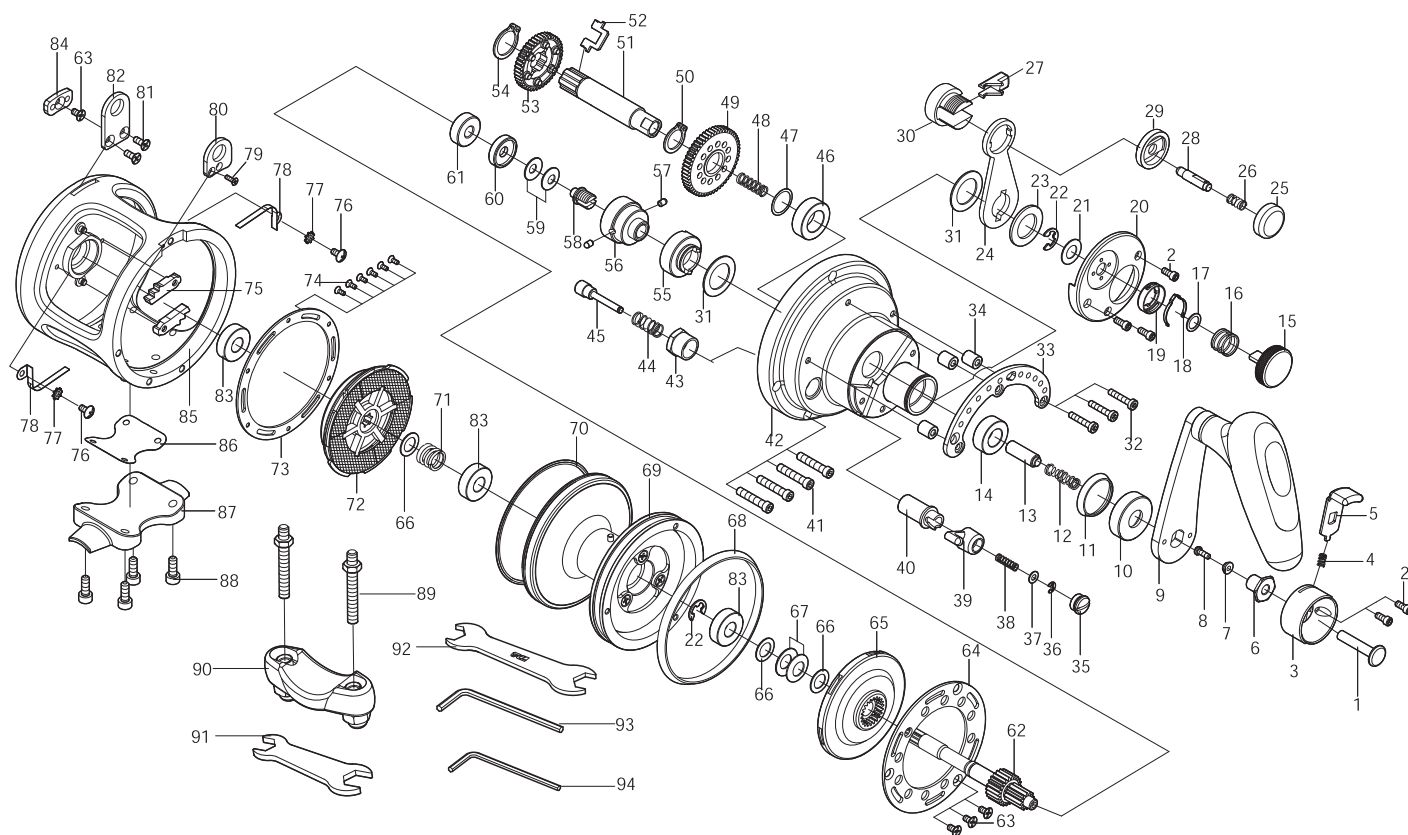

SALTWATER REEL TICATEAM 16R/WTS (SILVER)

Please order by parts number, not key number
 Bitte, Best-Nr. angeben (Nicht "key"-nr.)
 Veuillez indiquer le numero de la pièce (Non "key" no.)

Key	NO.	Parts No.	Parts name	Key NO.	Parts No.	Parts name
	1	2S3-017-01	LOW SPEED BUTTON SHAFT	48	2Q1-061-01	YOKE SPRING
	2	2E2-078-01	h30M-070 SCREW	49	2G1-074-01	DRIVE GEAR A
	3	2F8-077-01	VARIABLE SPEED BUTTON STAND	50	2E5-024-01	C12 RETAINER
	4	2Q1-074-01	SLIDE PLATE SPRING	51	2M3-057-01	DRIVE SHAFT
	5	2S3-015-01	HI-SPEED SLIDE PLATE	52	2A2-062-01	YOKE
	6	2E0-021-01	HANDLE BOLT	53	2YG-011-01	DRIVE GEAR B ASSEMBLY
	7	2C1-065-01	BUTTON SHAFT COLLAR	54	2E5-033-01	C15 RETAINER
	8	2E2-031-01	A26M-075 SCREW	55	2A2-022-01	DRAG CAM
	9	2YH-172-02	HANDLE TOTAL ASSEMBLY	56	2F8-086-01	BEARING HOLDER
	10	2F5-136-01	DRIVE GEAR SHAFT COVER	57	2P1-018-01	DRAG CAM PIN
	11	2E9-012-01	WATER PROOF RING	58	2E0-037-01	PRESET SCREW
	12	2Q1-060-01	BUTTON SHAFT SPRING	59	2L1-012-01	SPRING WASHER
	13	2P4-010-01	BUTTON SHAFT SPACER BAR	60	2C1-087-01	COLLAR
	14	2Z1-034-05	1019-7 BALL BEARING	61	2Z1-036-05	617-6 BALL BEARING
	15	2D1-031-02	PRESET DRAG KNOB	62	2YG-022-01	PINION GEAR ASSEMBLY
	16	2Q1-089-01	COMPRESSION SPRING	63	2E2-056-01	F30M-060 SCREW
	17	2W1-182-01	071-100 WASHER	64	2F3-056-01	CLICK PLATE
	18	2L3-035-01	CLICK LEAF SPRING	65	2YD-062-01	BRAKE DISC ASSY(R)
	19	2F8-085-01	CLICK LEAF SPRING HOLDER	66	2W1-020-01	081-130 WASHER
	20	2F5-253-01	FIGHTING LEVER COVER	67	2L1-013-01	SPRING WASHER
	21	2W1-077-01	075-140 WASHER	68	2E9-023-01	WATER PROOF RING
	22	2E5-018-01	E6.0 RETAINER	69	2Y5-243-02	SPOOL ASSEMBLY
	23	2W1-153-01	140-226 WASHER	70	2E9-022-01	WATER PROOF RING
	24	2D4-016-01	FIGHTING LEVER	71	2Q1-088-01	DRAG SPRING
	25	2F5-120-02	BUTTON CAP	72	2YD-061-01	BRAKE DISC ASSY(L)
	26	2Q1-028-01	BUSH BUTTON SPRING	73	2F5-250-01	BRAKE DISC COVER
	27	2S3-014-01	PUSH BUTTON	74	2E2-030-02	F20M-050 SCREW
	28	2YP-004-01	CLICK PIN ASSEMBLY	75	2A4-059-02	ANTI-REVERSE PAWL
	29	2C1-112-01	SPACER	76	2E2-004-01	B30M-060 SCREW
	30	2F8-112-01	CLICK HOLD	77	2E8-004-01	STARWASHER
	31	2W1-074-01	147-226 WASHER	78	2L5-015-01	PAWL SPRING
	32	2E2-077-01	h30M-160 SCREW	79	2E2-068-02	F20M-065 SCREW
	33	2F5-252-01	DRAG LEVER QUADRANT	80	2F6-081-02	HARNES LUG (R)
	34	2C1-073-01	QUADRANT SPACER	81	2E2-065-01	B26M-140 SCREW
	35	2F5-335-01	CLICK SWITCH COVER	82	2F6-080-02	HARNES LUG (L)
	36	2E5-006-01	E2.5 RETAINER	83	2Z1-040-05	819-6 BALL BEARING
	37	2W1-204-01	034-065 WASHER	84	2W5-049-01	HARNES LUG(L) SPACER
	38	2Q1-102-01	CLICK PLUNGER SPRING	85	2YB-209-04	BODY ASSEMBLY
	39	2F7-009-01	CLICK SWITCH	86	2W5-027-01	STAND GASKET
	40	2C1-102-01	CLICK PIN BUSHING	87	2F8-045-03	REEL FOOT
	41	2E2-076-01	h40M-200 SCREW	88	2E2-062-01	H40M-110 SCREW
	42	2YF-093-05	RIGHT SIDE COVER ASSEMBLY	89	2E0-038-01	CLAMP SCREW
	43	2E3-067-01	CLICK BUSHING NUT	90	2YF-138-01	ROD CLAMP ASSEMBLY
	44	2Q1-063-01	CLICK BUTTON SPRING	91	2X3-010-01	WRENCH
	45	2P1-062-03	CLICK PIN	92	2X3-006-01	WRENCH
	46	2Z1-037-05	1221-7 BALL BEARING	93	2X3-007-01	HEX WRENCH
	47	2W1-128-01	121-150 WASHER	94	2X3-009-01	HEX WRENCH