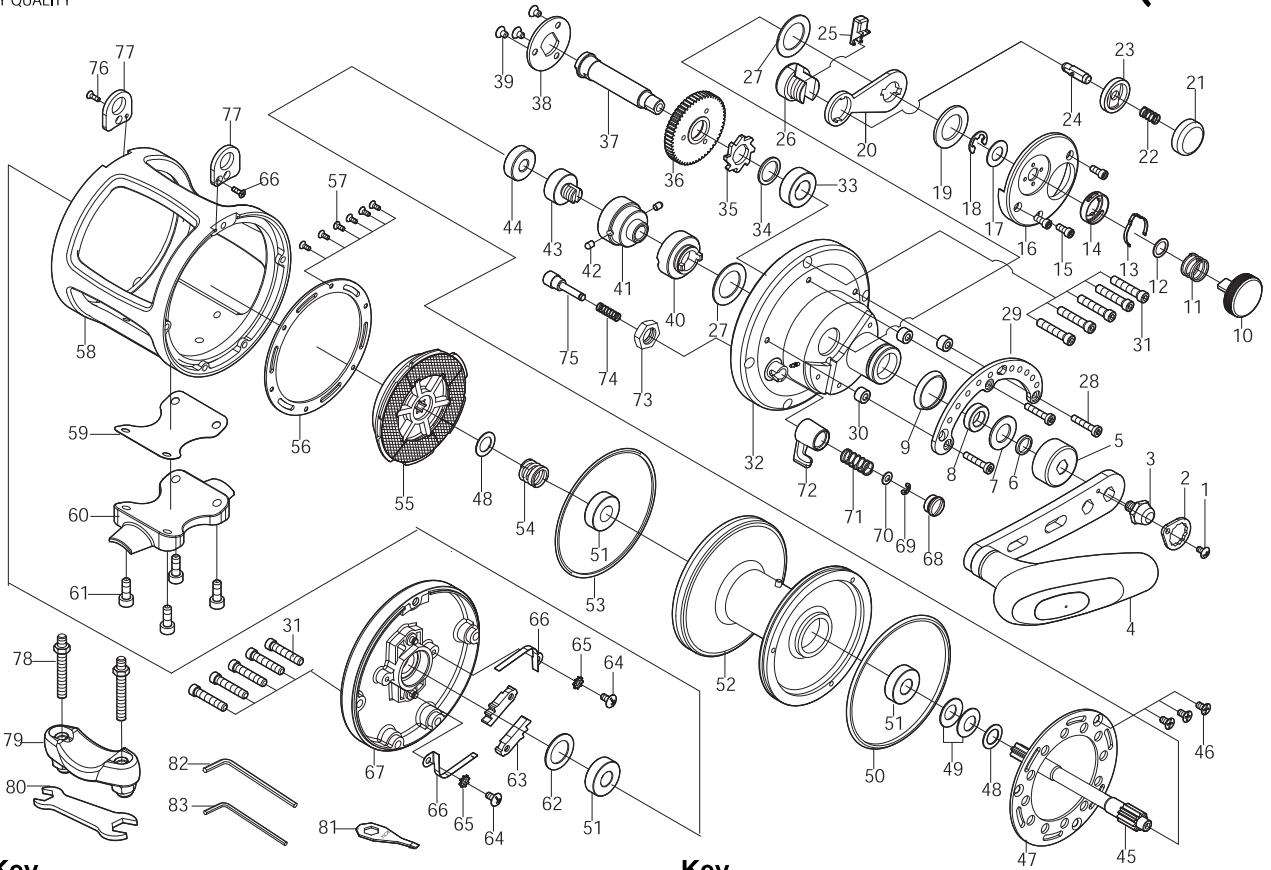

SALTWATER REEL TICATEAM SB20 / SB20(GOLDEN)

Please order by parts number, not key number
 Bitte, Best.-Nr. angeben (Nicht "key" -nr.)
 Veuillez indiquer le numero de la piece (Non "key" no.)

Key No.	Parts No.	Parts Name	Key No.	Parts No.	Parts Name
1	2E2-006-01	B26M-050 SCREW	46	2E2-056-01	F30M-060 SCREW
2	2F6-043-01	ROTOR NUT HOLDING PLATE	47	2F3-056-01	CLICK GEAR
3	2E3-053-01	HANDLENUT	48	2W1-020-01	081-130 WASHER
4	2YH-225-01	HANDLE TOTAL ASSEMBLY	49	2L1-013-02	SPRING WASHER
5	2F5-062-01	DRIVE GEAR SHAFT COVER	50	2E9-039-01	WATER PROOF RING
6	2C1-075-01	COLLAR	51	2Z1-040-05	819-6 BEARING
7	2W1-154-01	101-180 WASHER	52	2YS-251-01	SPOOL ASSEMBLY
8	2Z1-023-05	814-4 BALL BEARING	53	2E9-022-01	WATER PROOF RING
9	2E9-006-01	O RING	54	2Q1-088-01	DRAG SPRING
10	2D1-031-01	PRESET DRAG KNOB	55	2YD-061-01	BRAKE ASSY(L)
11	2Q1-089-01	COMPRESSION SPRING	56	2F5-250-01	BRAKE DISC COVER
12	2W1-182-01	071-100 WASHER	57	2E2-030-02	F20M-050 SCREW
13	2L3-035-01	CLICK LEAF SPRING	58	2B1-153-01	BODY
14	2F8-085-01	CLICK LEAF SPRING HOLDER	59	2W5-027-01	STAND GASKET
15	2E2-078-01	H30M-070 SCREW	60	2F8-045-03	REEL FOOT
16	2F5-379-01	FIGHTING LEVER COVER	61	2E2-062-01	H40M-110 SCREW
17	2W1-077-01	075-140 WASHER	62	2W1-163-01	120-188 WASHER
18	2E5-018-01	E6.0 RETAINER	63	2A4-059-02	ANTI-REVERSE PAWL
19	2W1-153-01	140-226 WASHER	64	2E2-004-01	B30M-060 SCREW
20	2D4-016-01	FIGHTING LEVER	65	2E8-004-01	STARWASHER
21	2F5-120-01	BUTTON CAP	66	2L5-015-01	PAWL SPRING
22	2Q1-028-01	BUSH BUTTON SPRING	67	2YF-150-01	LEFT SIDE COVER ASSEMBLY
23	2C1-112-01	SPACER	68	2F5-335-01	CLICK SWITCH COVER
24	2YP-004-01	CLICK PIN ASSEMBLY	69	2E5-006-01	E2.5 RETAINER
25	2S3-014-01	PUSH BUTTON	70	2W1-204-01	034-065 WASHER
26	2F8-112-01	CLICK HOLD	71	2Q1-102-01	CLICK PLUNGER SPRING
27	2W1-074-01	147-226 WASHER	72	2F7-009-01	CLICK SWITCH
28	2E2-077-01	h30M-160 SCREW	73	2E3-064-01	CLICK BUSHING NUT
29	2F5-252-01	DRAG LEVER QUADRANT	74	2Q1-063-01	CLICK BUTTON SPRING
30	2C1-093-01	QUADRANT SPACER	75	2P1-062-01	CLICK PLUNGER
31	2E2-082-01	H40M-160 SCREW	76	2E2-068-02	F20M-065 SCREW
32	2YF-152-01	RIGHT SIDE COVER ASSEMBLY	77	2F6-081-02	HARNES LUG (R)
33	2Z1-034-05	1019-7 BALL BEARING	78	2E0-038-01	CLAMP SCREW
34	2W1-152-01	111-146 WASHER	79	2YF-138-01	ROD CLAMP ASSEMBLY
35	2A3-022-01	RATCHET	80	2X3-010-01	WRENCH
36	2G1-122-01	DRIVE GEAR	81	2X3-004-02	WRENCH
37	2M3-035-02	GEAR SHAFT	82	2X3-007-01	HEX WRENCH
38	2F6-039-01	COUPLING PLATE	83	2X3-009-01	HEX WRENCH
39	2E2-058-01	F30M-045 SCREW			
40	2A2-022-01	DRAG CAM	SB20(GOLDEN)	SPECIAL PARTS	
41	2F8-017-01	BEARING HOLDER	2	2F6-043-02	ROTOR NUT HOLDING PLATE
42	2P1-018-01	DRAG CAM PIN	4	2YH-225-02	HANDLE TOTAL ASSEMBLY
43	2E0-017-01	PRESET SCREW	32	2YF-152-02	RIGHT SIDE COVER ASSEMBLY
44	2Z1-036-05	617-6 BALL BEARING	58	2B1-153-02	BODY
45	2G2-134-01	PINION GEAR	67	2YF-150-02	LEFT SIDE COVER ASSEMBLY