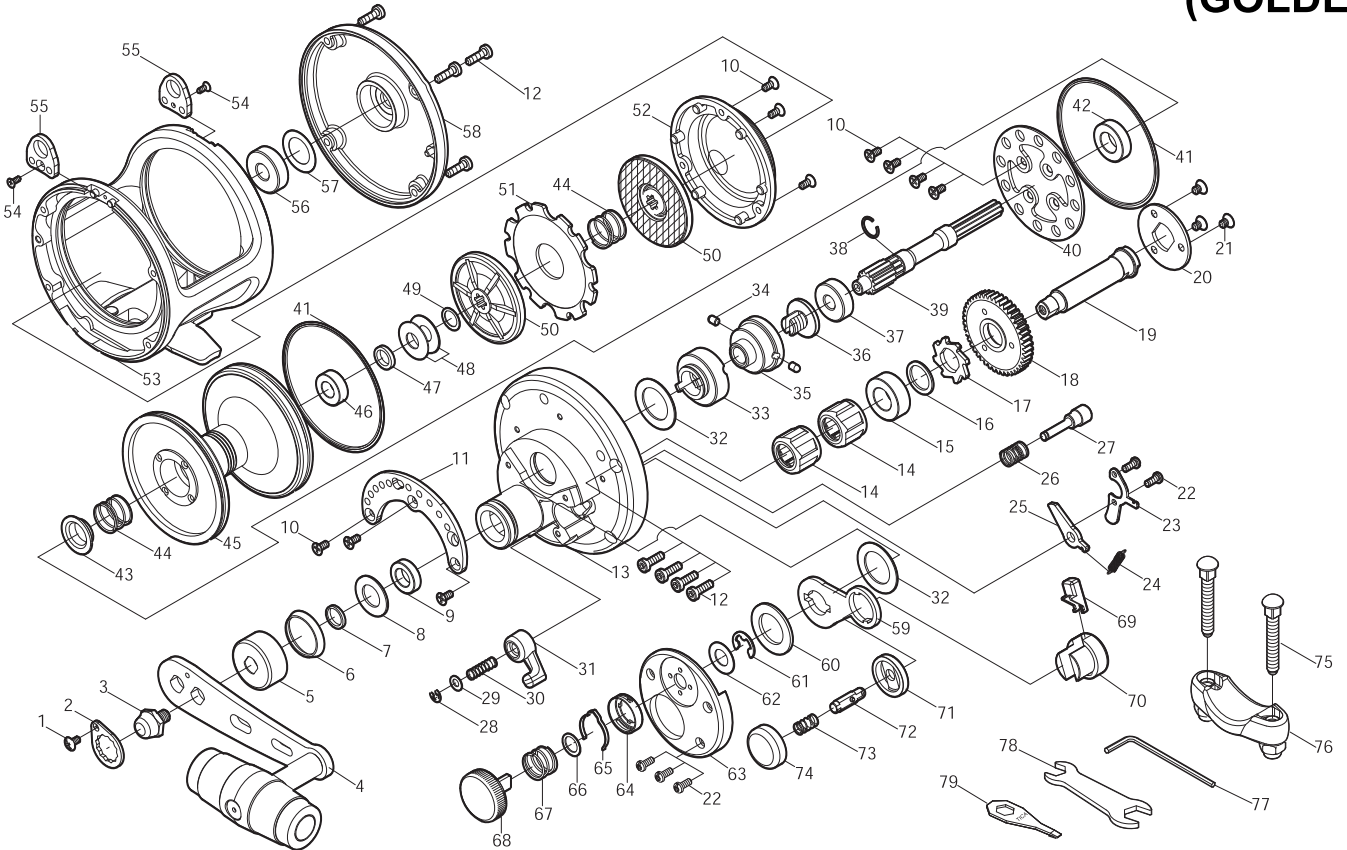

SALTWATER REEL **TICA TEAM**

Please order by parts number, not key number
 Bitte, Best.-Nr. angeben (Nicht "key" -nr.)
 Veuillez indiquer le numero de la piece (Non "key" no.)

STL358 / STL458 / STL558
(GOLDEN)

Key No.

Key No.	Parts No.	Parts Name
1	2E2-006-01	B26M-050 SCREW
2	2F6-043-02	ROTOR NUT HOLDING PLATE
3	2E3-053-01	HANDLE NUT
4	2YH-317-02	HANDLE TOTAL ASSEMBLY
5	2F5-062-01	DRIVE GEAR SHAFT COVER
6	2E9-006-01	O RING
7	2C1-075-01	COLLAR
8	2W1-154-01	101-180 WASHER
9	2Z1-023-05	814-4 BALL BEARING
10	2E2-014-02	F26M-060 SCREW
11	2F5-395-01	DRAG LEVER QUADRANT
12	2E2-064-01	H30M-100 SCREW
13	2YF-163-02	LEFT SIDE COVER ASSEMBLY
14	2YZ-007-01	ONE-WAY CLUTCH BEARING ASSEMBLY
15	2Z1-034-05	1019-7 BALL BEARING
16	2W1-152-01	111-146 WASHER
17	2A3-022-01	RATCHET
18	2G1-022-01	DRIVE GEAR
19	2M3-035-01	GEAR SHAFT
20	2F6-039-01	COUPLING PLATE
21	2E2-058-01	F30M-045 SCREW
22	2E2-037-01	A26M-060 SCREW
23	2F6-038-01	HOLDING PLATE
24	2Q2-009-01	CLICK PAWL SPRING
25	2A4-049-01	ANTI-REVERSE PAWL
26	2Q1-078-01	CLICK BUTTON SPRING
27	2P1-062-01	CLICK PLUNGER
28	2E5-006-01	E2.5 RETAINER
29	2W1-204-01	034-065 WASHER
30	2Q1-102-01	CLICK PLUNGER SPRING
31	2F7-005-01	CLICK SWITCH
32	2W1-074-01	147-226 WASHER
33	2A2-093-01	DRAG CAM
34	2P1-018-01	DRAG CAM PIN
35	2F8-017-02	BEARING HOLDER
36	2E0-017-02	PRESET SCREW
37	2Z1-036-05	617-6 BALL BEARING
38	2E4-025-01	BEARING RETAINER
39	2G2-136-01	PINION GEAR
40	2F3-028-01	CLICK PLATE
41	2E9-011-01	WATER PROOF RING
42	2Z1-035-05	917-5 BALL BEARING
43	2C1-050-01	PRESSURE RELEASE SPRING COLLAR
44	2Q1-068-01	DRAG SPRING
45	2S1-324-01	SPOOL