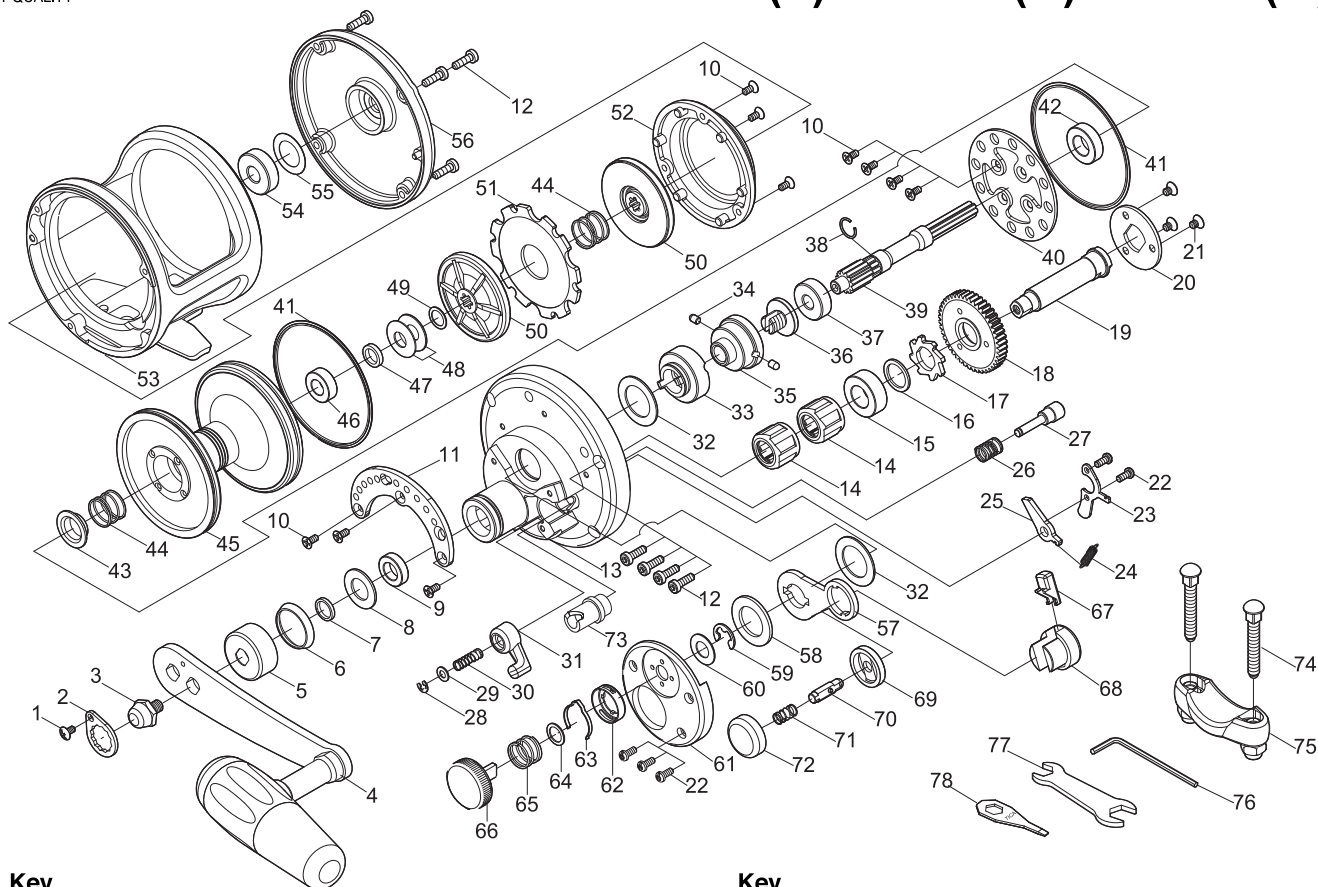

SALTWATER REEL

TICATEAM

STL12(L) / STL12(R) / STL12(G)

Please order by parts number, not key number
Bitte, Best.-Nr. angeben (Nicht "key" -nr.)
Veuillez indiquer le numero de la piece (Non "key" no.)

Key
No.

Key No.	Parts No.	Parts Name
1	2E2-006-01	B26M-050 SCREW
2	2F6-043-02	ROTOR NUT HOLDING PLATE
3	2E3-053-01	HANDLE NUT
4	2YH-355-01	HANDLE TOTAL ASSEMBLY
5	2F5-062-01	DRIVE GEAR SHAFT COVER
6	2E9-006-01	O RING
7	2C1-075-01	COLLAR
8	2W1-154-01	101-180 WASHER
9	2Z1-023-05	814-4 BALL BEARING
10	2E2-014-02	F26M-060 SCREW
11	2F5-395-01	DRAG LEVER QUADRANT
12	2E2-064-01	H30M-100 SCREW
13	2YF-163-03	LEFT SIDE COVER ASSEMBLY
14	2YZ-007-01	ONE-WAY CLUTCH BEARING ASSEMBLY
15	2Z1-034-05	1019-7 BALL BEARING
16	2W1-152-01	111-146 WASHER
17	2A3-022-01	RATCHET
18	2G1-022-01	DRIVE GEAR
19	2M3-035-01	GEAR SHAFT
20	2F6-039-01	COUPLING PLATE
21	2E2-058-01	F30M-045 SCREW
22	2E2-037-01	A26M-060 SCREW
23	2F6-038-01	HOLDING PLATE
24	2Q2-009-01	CLICK PAWL SPRING
25	2A4-049-01	ANTI-REVERSE PAWL
26	2Q1-078-01	CLICK BUTTON SPRING
27	2P1-062-01	CLICK PLUNGER
28	2E5-006-01	E2.5 RETAINER
29	2W1-204-01	034-065 WASHER
30	2Q1-102-01	CLICK PLUNGER SPRING
31	2F7-005-01	CLICK SWITCH
32	2W1-074-01	147-226 WASHER
33	2A2-093-01	DRAG CAM
34	2P1-018-01	DRAG CAM PIN
35	2F8-017-02	BEARING HOLDER
36	2E0-017-02	PRESET SCREW
37	2Z1-036-05	617-6 BALL BEARING
38	2E4-025-01	BEARING RETAINER
39	2G2-088-01	PINION GEAR
40	2F3-028-01	CLICK PLATE
41	2E9-011-01	WATER PROOF RING
42	2Z1-035-05	917-5 BALL BEARING
43	2C1-050-01	PRESSURE RELEASE SPRING COLLAR
44	2Q1-068-01	DRAG SPRING