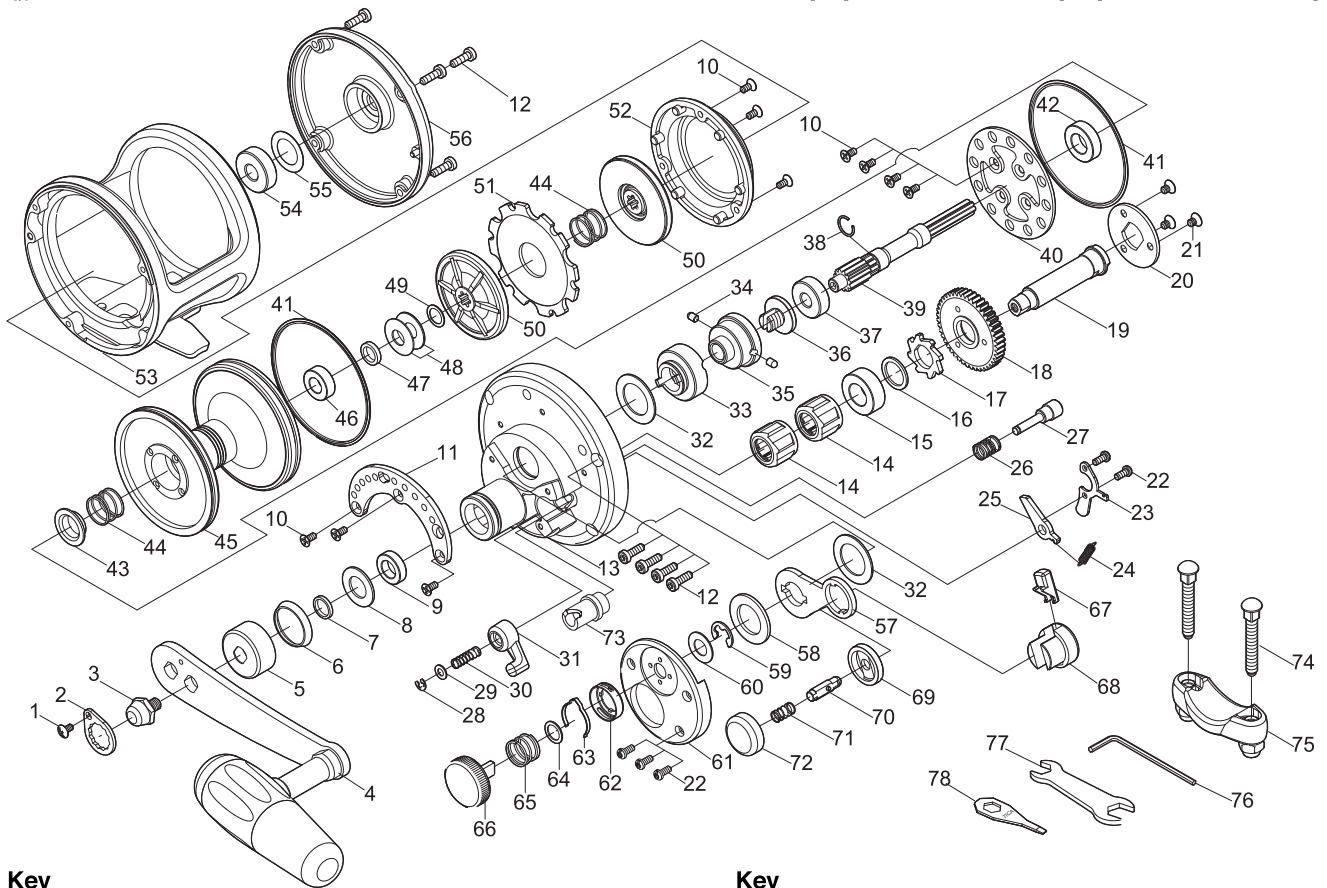

SALTWATER REEL

TICA TEAM

 Please order by parts number, not key number
 Bitte, Best.-Nr. angeben (Nicht "key"-nr.)
 Veuillez indiquer le numero de la piece (Non "key" no.)

STL12H(L) / STL12H(R) / STL12H(G)

**Key**

Key No.	Parts No.	Parts Name
1	2E2-006-01	B26M-050 SCREW
2	2F6-043-02	ROTOR NUT HOLDING PLATE
3	2E3-053-01	HANDLE NUT
4	2YH-355-01	HANDLE TOTAL ASSEMBLY
5	2F5-062-01	DRIVE GEAR SHAFT COVER
6	2E9-006-01	O RING
7	2C1-075-01	COLLAR
8	2W1-154-01	101-180 WASHER
9	2Z1-023-05	814-4 BALL BEARING
10	2E2-014-02	F26M-060 SCREW
11	2F5-395-01	DRAG LEVER QUADRANT
12	2E2-064-01	H30M-100 SCREW
13	2YF-163-03	LEFT SIDE COVER ASSEMBLY
14	2YZ-007-01	ONE-WAY CLUTCH BEARING ASSEMBLY
15	2Z1-034-05	1019-7 BALL BEARING
16	2W1-152-01	111-146 WASHER
17	2A3-022-01	RATCHET
18	2G1-126-01	DRIVE GEAR
19	2M3-035-01	GEAR SHAFT
20	2F6-039-01	COUPLING PLATE
21	2E2-058-01	F30M-045 SCREW
22	2E2-037-01	A26M-060 SCREW
23	2F6-038-01	HOLDING PLATE
24	2Q2-009-01	CLICK PAWL SPRING
25	2A4-049-01	ANTI-REVERSE PAWL
26	2Q1-078-01	CLICK BUTTON SPRING
27	2P1-062-01	CLICK PLUNGER
28	2E5-006-01	E2.5 RETAINER
29	2W1-204-01	034-065 WASHER
30	2Q1-102-01	CLICK PLUNGER SPRING
31	2F7-005-01	CLICK SWITCH
32	2W1-074-01	147-226 WASHER
33	2A2-093-01	DRAG CAM
34	2P1-018-01	DRAG CAM PIN
35	2F8-017-02	BEARING HOLDER
36	2E0-017-02	PRESET SCREW
37	2Z1-036-05	617-6 BALL BEARING
38	2E4-025-01	BEARING RETAINER
39	2G2-138-01	PINION GEAR
40	2F3-028-01	CLICK PLATE
41	2E9-011-01	WATER PROOF RING
42	2Z1-035-05	917-5 BALL BEARING
43	2C1-050-01	PRESSURE RELEASE SPRING COLLAR
44	2Q1-068-01	DRAG SPRING