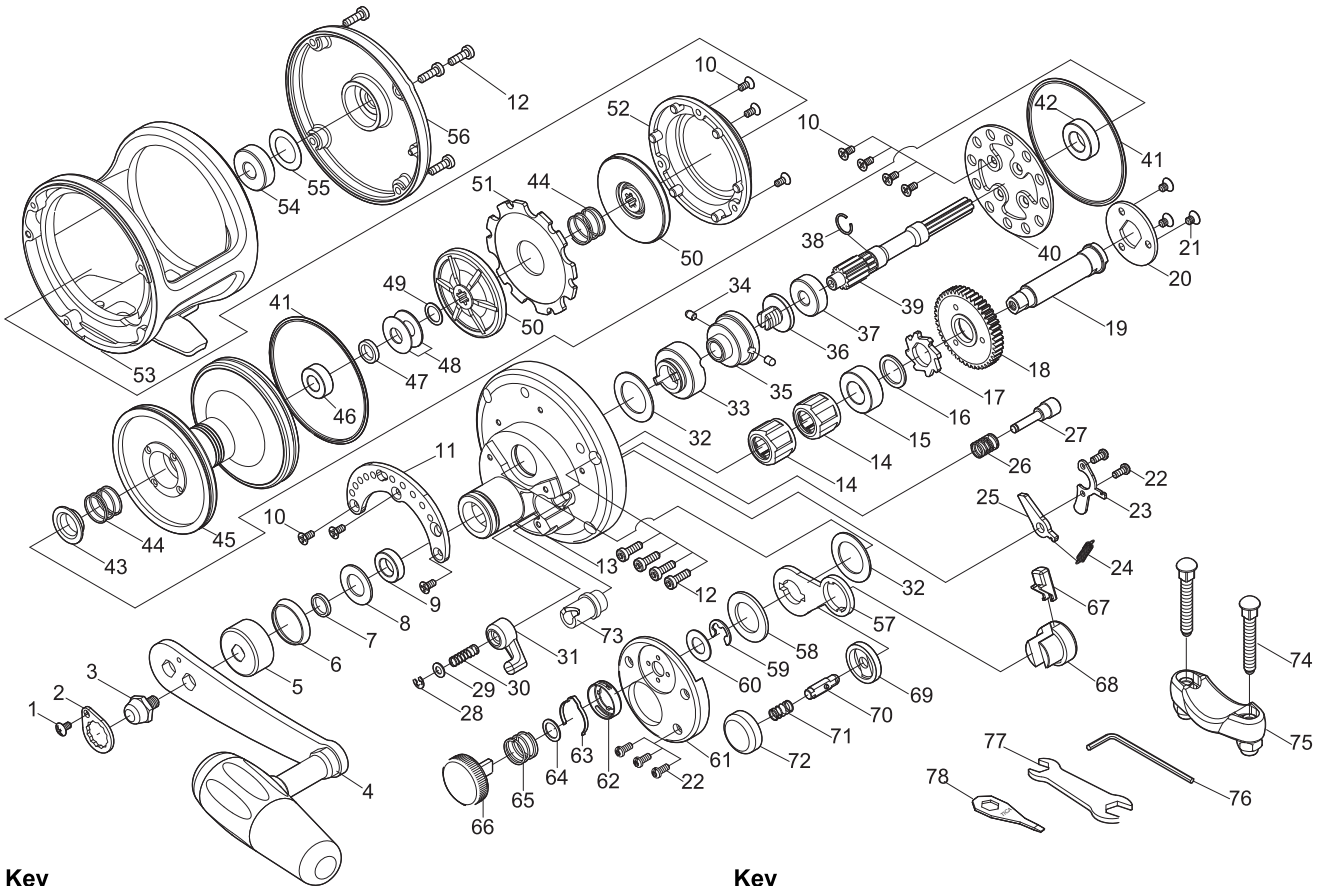

SALTWATER REEL

TICA TEAM

STL12W(L) / STL12W(R) / STL12W(G)

Please order by parts number, not key number
 Bitte, Best.-Nr. angeben (Nicht "key" -nr.)
 Veuillez indiquer le numero de la piece (Non "key" no.)

Key No.

Parts No.

Parts Name

1	2E2-006-01	B26M-050 SCREW
2	2F6-043-02	ROTOR NUT HOLDING PLATE
3	2E3-053-01	HANDLE NUT
4	2YH-355-01	HANDLE TOTAL ASSEMBLY
5	2F5-062-01	DRIVE GEAR SHAFT COVER
6	2E9-006-01	O RING
7	2C1-075-01	COLLAR
8	2W1-154-01	101-180 WASHER
9	2Z1-023-05	814-4 BALL BEARING
10	2E2-014-02	F26M-060 SCREW
11	2F5-395-01	DRAG LEVER QUADRANT
12	2E2-064-01	H30M-100 SCREW
13	2YF-163-03	LEFT SIDE COVER ASSEMBLY
14	2YZ-007-01	ONE-WAY CLUTCH BEARING ASSEMBLY
15	2Z1-034-05	1019-7 BALL BEARING
16	2W1-152-01	111-146 WASHER
17	2A3-022-01	RATCHET
18	2G1-022-01	DRIVE GEAR
19	2M3-035-01	GEAR SHAFT
20	2F6-039-01	COUPLING PLATE
21	2E2-058-01	F30M-045 SCREW
22	2E2-037-01	A26M-060 SCREW
23	2F6-038-01	HOLDING PLATE
24	2Q2-009-01	CLICK PAWL SPRING
25	2A4-049-01	ANTI-REVERSE PAWL
26	2Q1-078-01	CLICK BUTTON SPRING
27	2P1-062-01	CLICK PLUNGER
28	2E5-006-01	E2.5 RETAINER
29	2W1-204-01	034-065 WASHER
30	2Q1-102-01	CLICK PLUNGER SPRING
31	2F7-005-01	CLICK SWITCH
32	2W1-074-01	147-226 WASHER
33	2A2-093-01	DRAG CAM
34	2P1-018-01	DRAG CAM PIN
35	2F8-017-02	BEARING HOLDER
36	2E0-017-02	PRESET SCREW
37	2Z1-036-05	617-6 BALL BEARING
38	2E4-025-01	BEARING RETAINER
39	2G2-062-01	PINION GEAR
40	2F3-028-01	CLICK PLATE
41	2E9-011-01	WATER PROOF RING
42	2Z1-035-05	917-5 BALL BEARING
43	2C1-050-01	PRESSURE RELEASE SPRING COLLAR