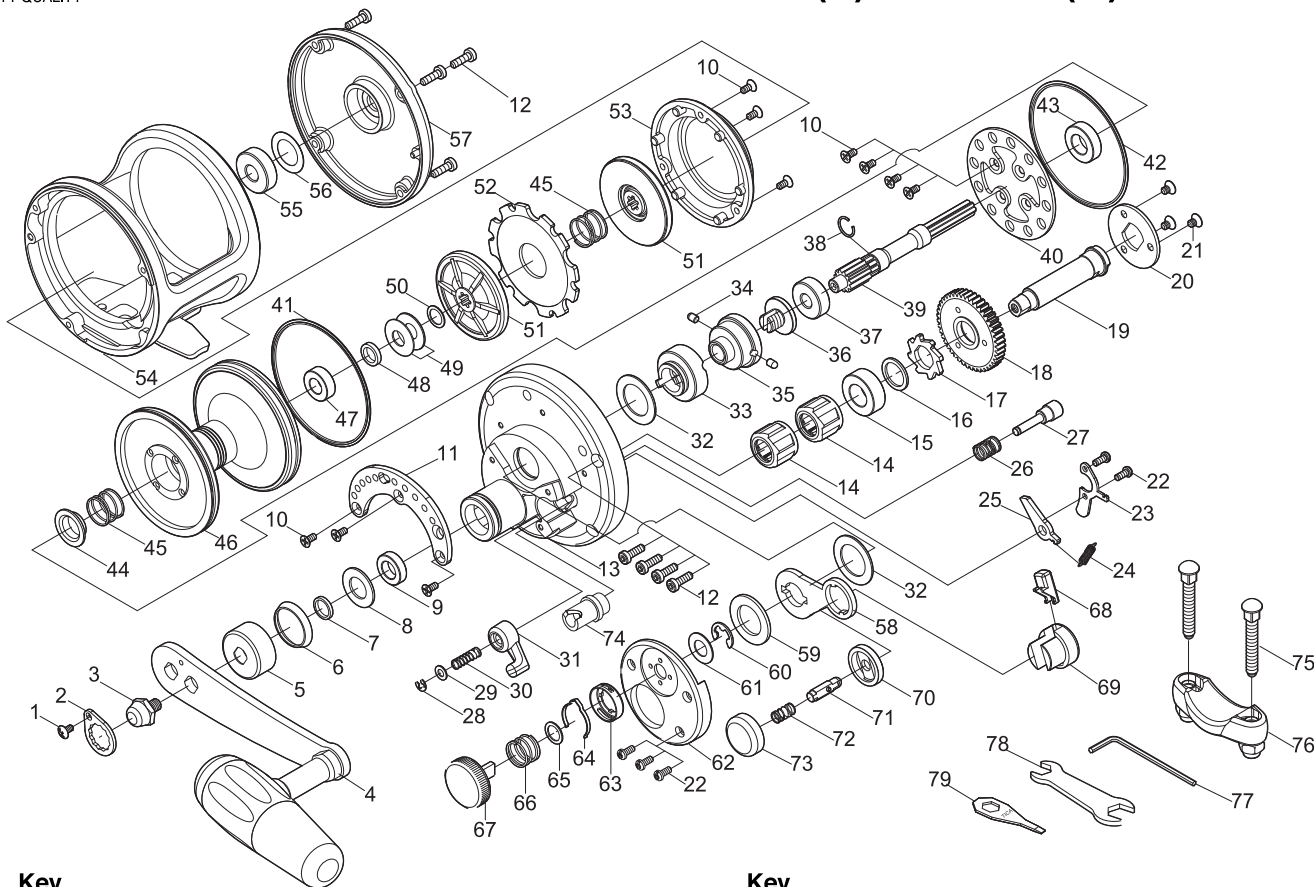

SALTWATER REEL

TICA TEAM

STL16N(L) / STL16N(R) / STL16N(G)

Please order by parts number, not key number
 Bitte, Best.-Nr. angeben (Nicht "key" -nr.)
 Veuillez indiquer le numero de la piece (Non "key" no.)

Key No.

Key No.	Parts No.	Parts Name
1	2E2-006-01	B26M-050 SCREW
2	2F6-043-02	ROTOR NUT HOLDING PLATE
3	2E3-053-01	HANDLE NUT
4	2YH-355-01	HANDLE TOTAL ASSEMBLY
5	2F5-062-01	DRIVE GEAR SHAFT COVER
6	2E9-006-01	O RING
7	2C1-075-01	COLLAR
8	2W1-154-01	101-180 WASHER
9	2Z1-023-05	814-4 BALL BEARING
10	2E2-014-02	F26M-060 SCREW
11	2F5-395-01	DRAG LEVER QUADRANT
12	2E2-064-01	H30M-100 SCREW
13	2YF-162-03	LEFT SIDE COVER ASSEMBLY
14	2Y2-007-01	ONE-WAY CLUTCH BEARING ASSEMBLY
15	2Z1-034-05	1019-7 BALL BEARING
16	2W1-152-01	111-146 WASHER
17	2A3-022-01	RATCHET
18	2G1-076-01	DRIVE GEAR
19	2M3-035-01	GEAR SHAFT
20	2F6-039-01	COUPLING PLATE
21	2E2-058-01	F30M-045 SCREW
22	2E2-037-01	A26M-060 SCREW
23	2F6-038-01	HOLDING PLATE
24	2Q2-009-01	CLICK PAWL SPRING
25	2A4-049-01	ANTI-REVERSE PAWL
26	2Q1-078-01	CLICK BUTTON SPRING
27	2P1-062-01	CLICK PLUNGER
28	2E5-006-01	E2.5 RETAINER
29	2W1-204-01	034-065 WASHER
30	2Q1-102-01	CLICK PLUNGER SPRING
31	2F7-005-01	CLICK SWITCH
32	2W1-074-01	147-226 WASHER
33	2A2-093-01	DRAG CAM
34	2P1-018-01	DRAG CAM PIN
35	2F8-017-02	BEARING HOLDER
36	2E0-017-02	PRESET SCREW
37	2Z1-036-05	617-6 BALL BEARING
38	2E4-025-01	BEARING RETAINER
39	2G2-127-01	PINION GEAR
40	2F3-028-01	CLICK PLATE
41	2E9-024-01	WATER PROOF RING A
42	2E9-025-01	WATER PROOF RING B
43	2Z1-035-05	917-5 BALL BEARING
44	2C1-050-01	PRESSURE RELEASE SPRING COLLAR
45	2Q1-068-01	DRAG SPRING