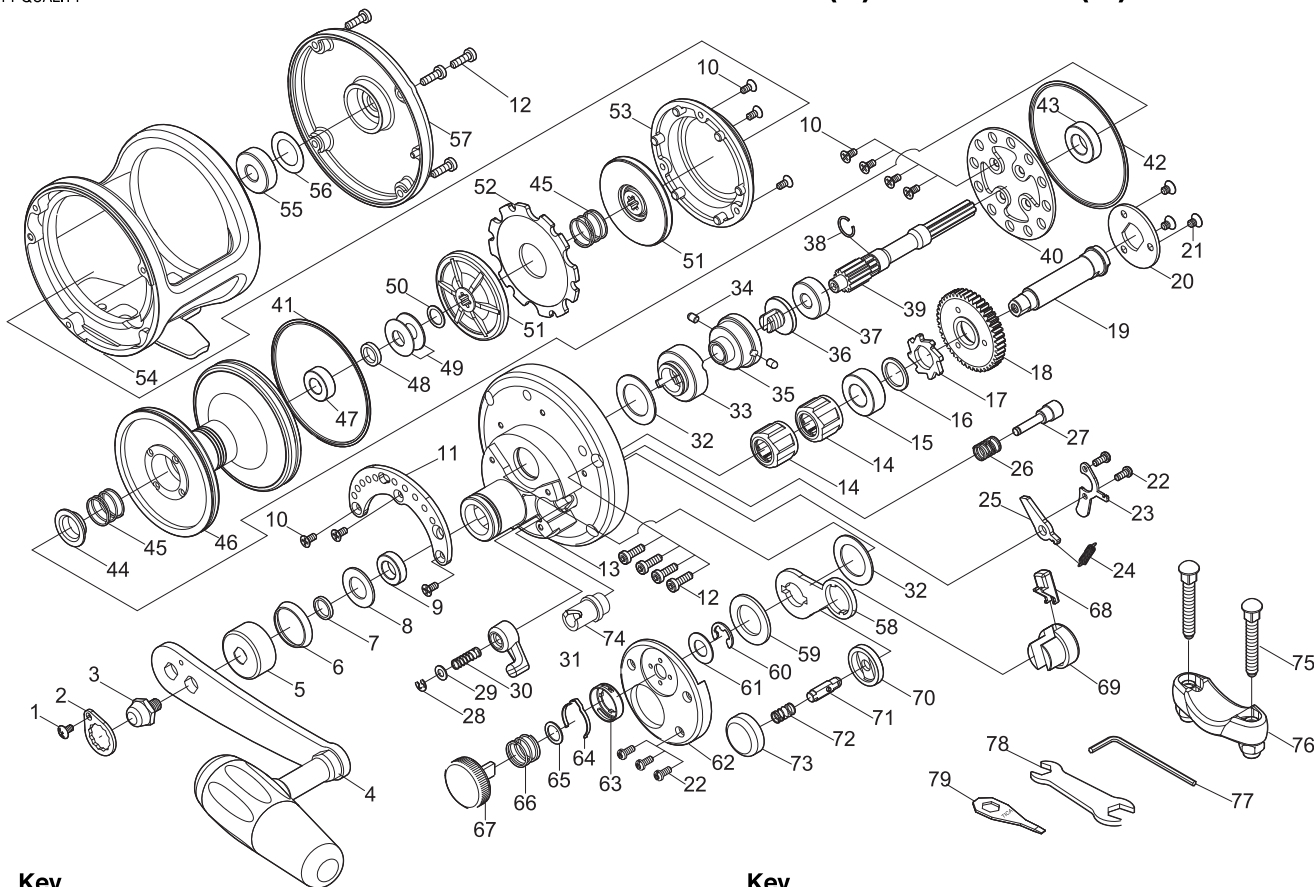

# STL16NH(L) / STL16NH(R) / STL16NH(G)

**Key No.**

Key No.	Parts No.	Parts Name
1	2E2-006-01	B26M-050 SCREW
2	2F6-043-02	ROTOR NUT HOLDING PLATE
3	2E3-053-01	HANDLE NUT
4	2YH-355-01	HANDLE TOTAL ASSEMBLY
5	2F5-062-01	DRIVE GEAR SHAFT COVER
6	2E9-006-01	O RING
7	2C1-075-01	COLLAR
8	2W1-154-01	101-180 WASHER
9	2Z1-023-05	814-4 BALL BEARING
10	2E2-014-02	F26M-060 SCREW
11	2F5-395-01	DRAG LEVER QUADRANT
12	2E2-064-01	H30M-100 SCREW
13	2YF-162-03	LEFT SIDE COVER ASSEMBLY
14	2Y2-007-01	ONE-WAY CLUTCH BEARING ASSEMBLY
15	2Z1-034-05	1019-7 BALL BEARING
16	2W1-152-01	111-146 WASHER
17	2A3-022-01	RATCHET
18	2G1-127-01	DRIVE GEAR
19	2M3-035-01	GEAR SHAFT
20	2F6-039-01	COUPLING PLATE
21	2E2-058-01	F30M-045 SCREW
22	2E2-037-01	A26M-060 SCREW
23	2F6-038-01	HOLDING PLATE
24	2Q2-009-01	CLICK PAWL SPRING
25	2A4-049-01	ANTI-REVERSE PAWL
26	2Q1-078-01	CLICK BUTTON SPRING
27	2P1-062-01	CLICK PLUNGER
28	2E5-006-01	E2.5 RETAINER
29	2W1-204-01	034-065 WASHER
30	2Q1-102-01	CLICK PLUNGER SPRING
31	2F7-005-01	CLICK SWITCH
32	2W1-074-01	147-226 WASHER
33	2A2-093-01	DRAG CAM
34	2P1-018-01	DRAG CAM PIN
35	2F8-017-02	BEARING HOLDER
36	2E0-017-02	PRESET SCREW
37	2Z1-036-05	617-6 BALL BEARING
38	2E4-025-01	BEARING RETAINER
39	2G2-140-01	PINION GEAR
40	2F3-028-01	CLICK PLATE
41	2E9-024-01	WATER PROOF RING A
42	2E9-025-01	WATER PROOF RING B
43	2Z1-035-05	917-5 BALL BEARING
44	2C1-050-01	PRESSURE RELEASE SPRING COLLAR
45	2Q1-068-01	DRAG SPRING