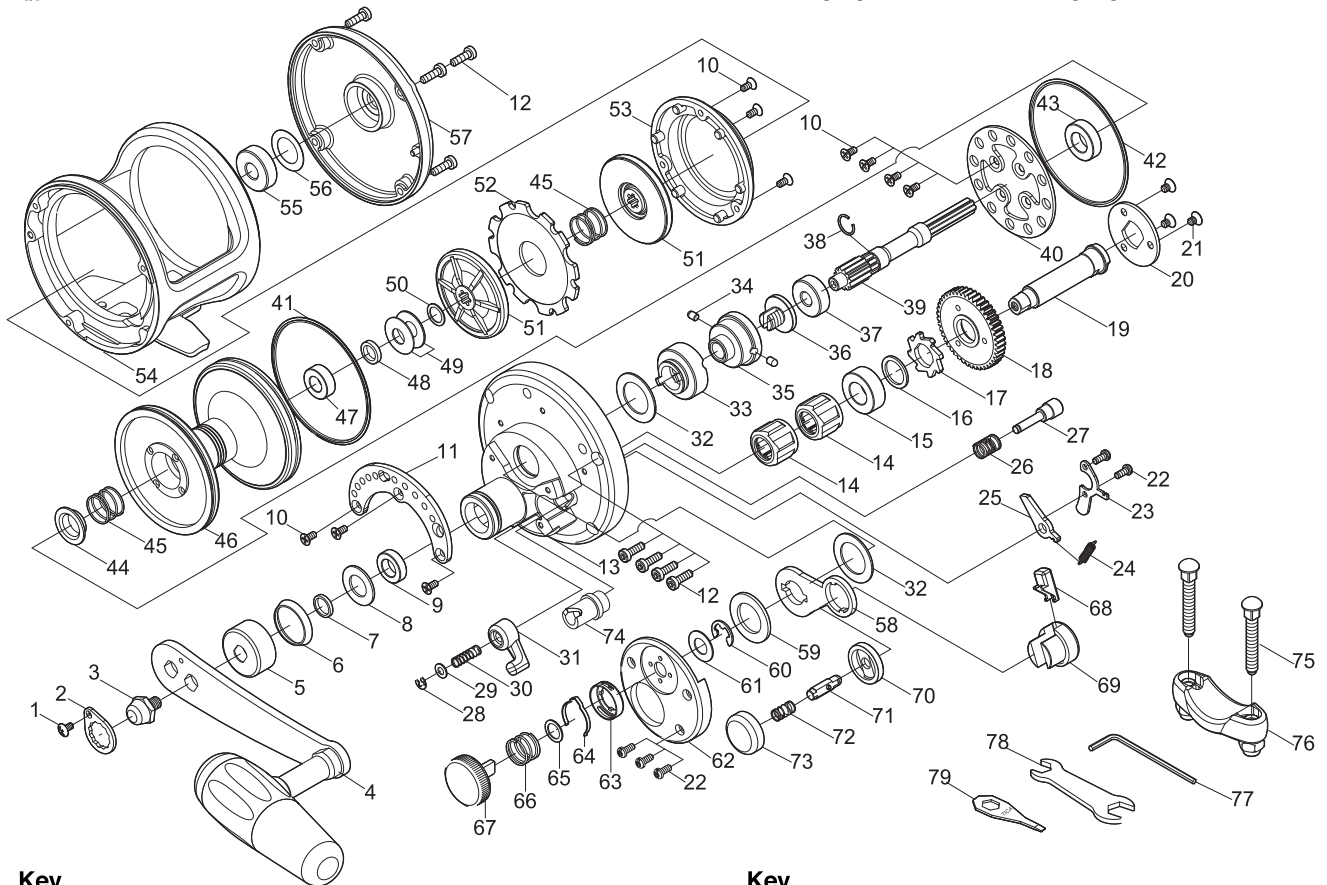

SALTWATER REEL

TICA TEAM

 Please order by parts number, not key number
 Bitte, Best-Nr. angeben (Nicht "key" -nr.)
 Veuillez indiquer le numero de la piece (Non "key" no.)

STL16H(L) / STL16H(R) / STL16H(G)

Key

Key No.	Parts No.	Parts Name
1	2E2-006-01	B26M-050 SCREW
2	2F6-043-02	ROTOR NUT HOLDING PLATE
3	2E3-053-01	HANDLE NUT
4	2YH-355-01	HANDLE TOTAL ASSEMBLY
5	2F5-062-01	DRIVE GEAR SHAFT COVER
6	2E9-006-01	O RING
7	2C1-075-01	COLLAR
8	2W1-154-01	101-180 WASHER
9	2Z1-023-05	814-4 BALL BEARING
10	2E2-014-02	F26M-060 SCREW
11	2F5-395-01	DRAG LEVER QUADRANT
12	2E2-064-01	H30M-100 SCREW
13	2YF-162-03	LEFT SIDE COVER ASSEMBLY
14	2Y2-007-01	ONE-WAY CLUTCH BEARING ASSEMBLY
15	2Z1-034-05	1019-7 BALL BEARING
16	2W1-152-01	111-146 WASHER
17	2A3-022-01	RATCHET
18	2G1-127-01	DRIVE GEAR
19	2M3-035-01	GEAR SHAFT
20	2F6-039-01	COUPLING PLATE
21	2E2-058-01	F30M-045 SCREW
22	2E2-037-01	A26M-060 SCREW
23	2F6-038-01	HOLDING PLATE
24	2Q2-009-01	CLICK PAWL SPRING
25	2A4-049-01	ANTI-REVERSE PAWL
26	2Q1-078-01	CLICK BUTTON SPRING
27	2P1-062-01	CLICK PLUNGER
28	2E5-006-01	E2.5 RETAINER
29	2W1-204-01	034-065 WASHER
30	2Q1-102-01	CLICK PLUNGER SPRING
31	2F7-005-01	CLICK SWITCH
32	2W1-074-01	147-226 WASHER
33	2A2-093-01	DRAG CAM
34	2P1-018-01	DRAG CAM PIN
35	2F8-017-02	BEARING HOLDER
36	2E0-017-02	PRESET SCREW
37	2Z1-036-05	617-6 BALL BEARING
38	2E4-025-01	BEARING RETAINER
39	2G2-105-02	PINION GEAR
40	2F3-028-01	CLICK PLATE
41	2E9-024-01	WATER PROOF RING A
42	2E9-025-01	WATER PROOF RING B
43	2Z1-035-05	917-5 BALL BEARING
44	2C1-050-01	PRESSURE RELEASE SPRING COLLAR
45	2Q1-068-01	DRAG SPRING