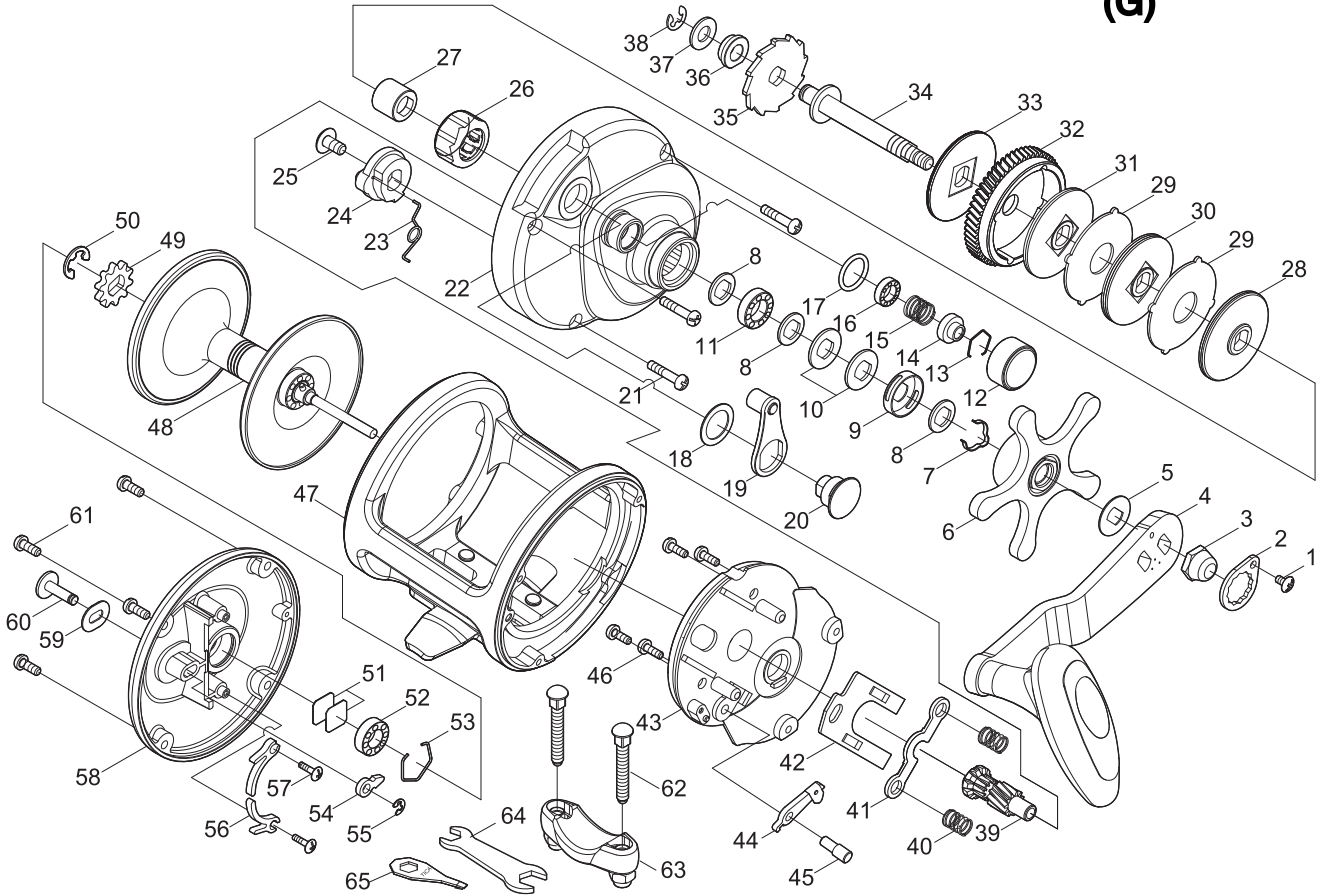

SALTWATER REEL

Sea Waves

SWP12N / SWP12 / SWP12W

(G)

Key NO.	Parts No.	Parts name	Key NO.	Parts No.	Parts name
1	2E2-006-01	B26M-050 SCREW	39	2G2-149-01	PINION GEAR
2	2F6-043-02	ROTOR NUT HOLDING PLATE	40	2Q1-080-01	YOKE SPRING
3	2E3-027-01	HANDLE NUT	41	2A2-068-01	PINION YOKE
4	2YH-352-01	HANDLE TOTAL ASSEMBLY	42	2F6-095-01	YOKE PLATE
5	2W2-044-01	KEY WASHER	43	2F5-313-01	GEAR SETTING PLATE
6	2YD-046-01	STAR DRAG LEVER ASSY	44	2YA-036-01	ANTI-REVERSE PAWL
7	2L3-025-01	CLICK LEAF SPRING	45	2P1-036-01	ANTI-REVERSE PAWL PIN
8	2W2-043-01	KEY WASHER	46	2E2-075-01	A30M-100 SCREW
9	2F8-060-01	CLICK LEAF SPRING HOLDER	47	2YB-238-51	BODY ASSEMBLY
10	2L1-007-01	SPRING WASHER	48	2YS-276-01	SPOOL ASSEMBLY
11	2Z1-023-05	814-4 BALL BEARING	49	2F3-062-01	CLICK GEAR
12	2E3-063-01	CAST CONTROL NUT	50	2E5-018-01	E6.0 RETAINER
13	2E4-011-01	BEARING RETAINER	51	2W5-016-01	CAST CONTROL SPACER
14	2F5-319-01	BEARING RETAINER	52	2Z1-039-05	713-4 BALL BEARING
15	2Q1-095-01	BEARING RETAINER SPRING	53	2E4-017-01	DRAG WASHER RETAINER
16	2Z1-013-05	610-3 BALL BEARING	54	2F4-020-01	CLICK PAWL
17	2E9-033-01	O RING	55	2E5-006-01	E2.5 RETAINER
18	2W1-198-01	111-158 WASHER	56	2F2-020-01	CLICK SPRING
19	2YS-222-01	CLUTCH LEVER ASSEMBLY	57	2E2-072-01	b20M-060 SCREW
20	2P3-038-01	LEVER PIN	58	2YF-119-04	LEFT SIDE COVER ASSEMBLY
21	2E2-074-01	A30M-150 SCREW	59	2W5-040-01	CLICK SWITCH WASHER
22	2YF-173-01	RIGHT SIDE COVER ASSEMBLY	60	2F7-006-02	CLICK SWITCH
23	2Q3-099-01	CLUTCH SPRING	61	2E2-028-01	A30M-080 SCREW
24	2A2-069-01	CLUTCH CAM	62	2E2-081-03	X50M-310 SCREW
25	2E2-073-01	B40M-080 SCREW	63	2YF-138-01	ROD CLAMP ASSEMBLY
26	2YZ-013-01	ONE-WAY CLUTCH BEARING ASSEMBLY	64	2X3-010-01	WRENCH
27	2A4-026-01	ONE-WAY CLUTCH INNER TUBE	65	2X3-004-02	WRENCH
28	2YW-003-01	BAIL HOLDER ASSEMBLY	SWP12(G)	SPECIAL PARTS	
29	2W3-033-01	EARED WASHER	22	2YF-173-04	RIGHT SIDE COVER ASSEMBLY
30	2YW-004-01	BAIL HOLDER ASSEMBLY	47	2YB-200-51	BODY ASSEMBLY
31	2YW-002-01	BAIL HOLDER ASSEMBLY	48	2YS-264-01	SPOOL ASSEMBLY
32	2G1-134-01	DRIVE GEAR	58	2YF-119-07	LEFT SIDE COVER ASSEMBLY
33	2YW-001-01	BAIL HOLDER ASSEMBLY	SWP12W(G)	SPECIAL PARTS	
34	2M3-130-01	GEAR SHAFT	22	2YF-173-07	RIGHT SIDE COVER ASSEMBLY
35	2A3-034-01	RATCHET	47	2YB-198-51	BODY ASSEMBLY
36	2Z2-017-01	BUSHING	48	2YS-261-01	SPOOL ASSEMBLY
37	2W1-169-01	061-120 WASHER	58	2YF-119-10	LEFT SIDE COVER ASSEMBLY
38	2E5-028-01	E4.0 RETAINER			