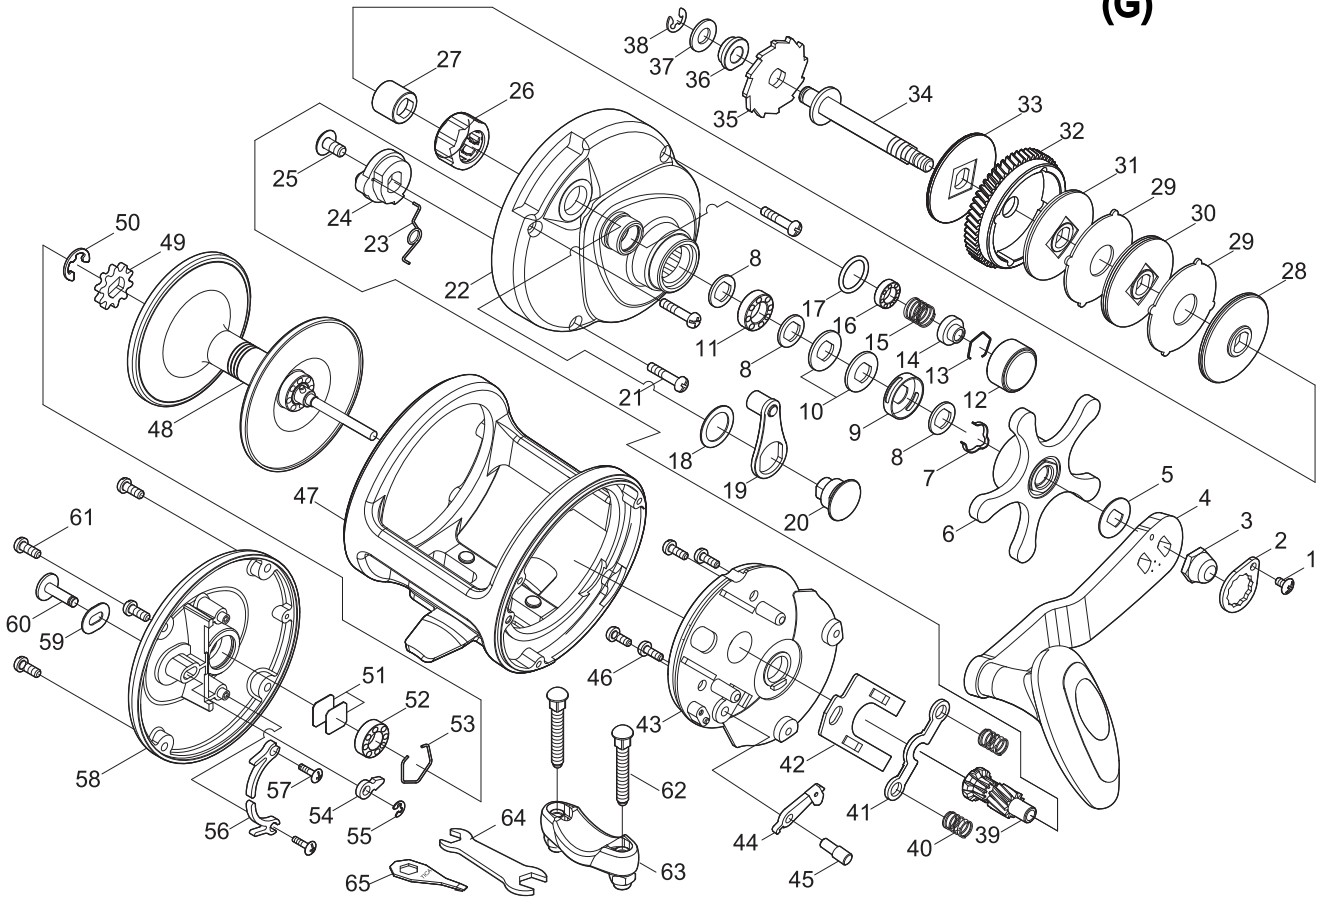

SALTWATER REEL

Sea Waves

SWP12NH / SWP12H / SWP12WH

(G)

Key NO.	Parts No.	Parts name	Key NO.	Parts No.	Parts name
1	2E2-006-01	B26M-050 SCREW	39	2G2-157-01	PINION GEAR
2	2F6-043-02	ROTOR NUT HOLDING PLATE	40	2Q1-080-01	YOKE SPRING
3	2E3-027-01	HANDLE NUT	41	2A2-068-01	PINION YOKE
4	2YH-352-01	HANDLE TOTAL ASSEMBLY	42	2F6-095-01	YOKE PLATE
5	2W2-044-01	KEY WASHER	43	2F5-313-01	GEAR SETTING PLATE
6	2YD-046-01	STAR DRAG LEVER ASSY	44	2YA-036-01	ANTI-REVERSE PAWL
7	2L3-025-01	CLICK LEAF SPRING	45	2P1-036-01	ANTI-REVERSE PAWL PIN
8	2W2-043-01	KEY WASHER	46	2E2-075-01	A30M-100 SCREW
9	2F8-060-01	CLICK LEAF SPRING HOLDER	47	2YB-238-52	BODY ASSEMBLY
10	2L1-007-01	SPRING WASHER	48	2YS-276-01	SPOOL ASSEMBLY
11	2Z1-023-05	814-4 BALL BEARING	49	2F3-062-01	CLICK GEAR
12	2E3-063-01	CAST CONTROL NUT	50	2E5-018-01	E6.0 RETAINER
13	2E4-011-01	BEARING RETAINER	51	2W5-016-01	CAST CONTROL SPACER
14	2F5-319-01	BEARING RETAINER	52	2Z1-039-05	713-4 BALL BEARING
15	2Q1-095-01	BEARING RETAINER SPRING	53	2E4-017-01	DRAG WASHER RETAINER
16	2Z1-013-05	610-3 BALL BEARING	54	2F4-020-01	CLICK PAWL
17	2E9-033-01	O RING	55	2E5-006-01	E2.5 RETAINER
18	2W1-198-01	111-158 WASHER	56	2F2-020-01	CLICK SPRING
19	2YS-222-01	CLUTCH LEVER ASSEMBLY	57	2E2-072-01	b20M-060 SCREW
20	2P3-038-01	LEVER PIN	58	2YF-119-05	LEFT SIDE COVER ASSEMBLY
21	2E2-074-01	A30M-150 SCREW	59	2W5-040-01	CLICK SWITCH WASHER
22	2YF-173-02	RIGHT SIDE COVER ASSEMBLY	60	2F7-006-02	CLICK SWITCH
23	2Q3-099-01	CLUTCH SPRING	61	2E2-028-01	A30M-080 SCREW
24	2A2-069-01	CLUTCH CAM	62	2E2-081-03	X50M-310 SCREW
25	2E2-073-01	B40M-080 SCREW	63	2YF-138-01	ROD CLAMP ASSEMBLY
26	2YZ-013-01	ONE-WAY CLUTCH BEARING ASSEMBLY	64	2X3-010-01	WRENCH
27	2A4-026-01	ONE-WAY CLUTCH INNER TUBE	65	2X3-004-02	WRENCH
28	2YW-003-01	BAIL HOLDER ASSEMBLY			
29	2W3-033-01	EARED WASHER	SWP12H(G)	SPECIAL PARTS	
30	2YW-004-01	BAIL HOLDER ASSEMBLY	22	2YF-173-05	RIGHT SIDE COVER ASSEMBLY
31	2YW-002-01	BAIL HOLDER ASSEMBLY	47	2YB-200-52	BODY ASSEMBLY
32	2G1-143-01	DRIVE GEAR	48	2YS-264-01	SPOOL ASSEMBLY
33	2YW-001-01	BAIL HOLDER ASSEMBLY	58	2YF-119-08	LEFT SIDE COVER ASSEMBLY
34	2M3-130-01	GEAR SHAFT	SWP12WH(G)	SPECIAL PARTS	
35	2A3-034-01	RATCHET	22	2YF-173-08	RIGHT SIDE COVER ASSEMBLY
36	2Z2-017-01	BUSHING	47	2YB-198-52	BODY ASSEMBLY
37	2W1-169-01	061-120 WASHER	48	2YS-261-01	SPOOL ASSEMBLY
38	2E5-028-01	E4.0 RETAINER	58	2YF-119-11	LEFT SIDE COVER ASSEMBLY