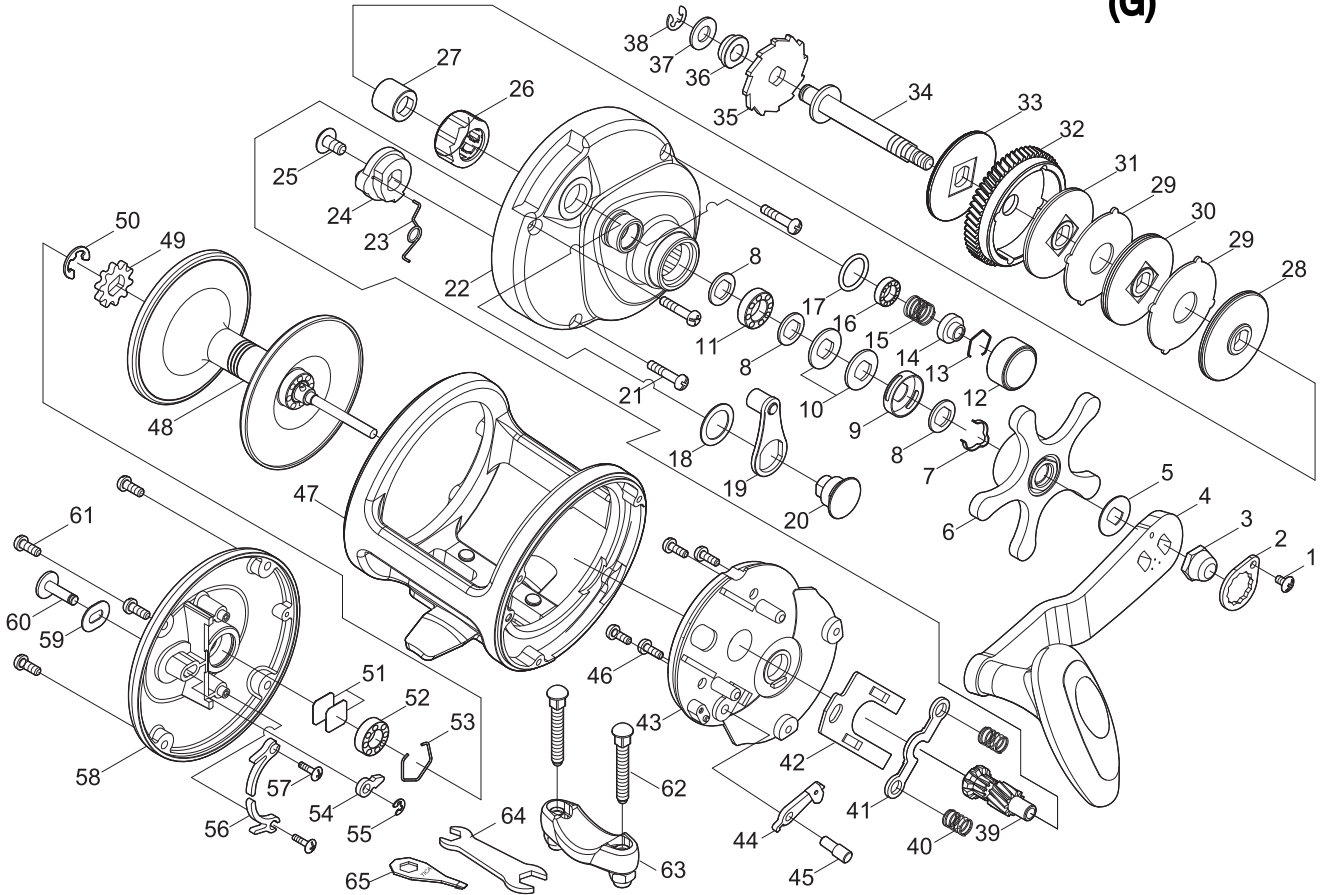

SALTWATER REEL

Sea Waves

SWP12NL / SWP12L / SWP12WL

(G)

Key NO.	Parts No.	Parts name	Key NO.	Parts No.	Parts name
1	2E2-006-01	B26M-050 SCREW	39	2G2-160-01	PINION GEAR
2	2F6-043-02	ROTOR NUT HOLDING PLATE	40	2Q1-080-01	YOKE SPRING
3	2E3-027-01	HANDLE NUT	41	2A2-068-01	PINION YOKE
4	2YH-352-01	HANDLE TOTAL ASSEMBLY	42	2F6-095-01	YOKE PLATE
5	2W2-044-01	KEY WASHER	43	2F5-313-01	GEAR SETTING PLATE
6	2YD-046-01	STAR DRAG LEVER ASSY	44	2YA-036-01	ANTI-REVERSE PAWL
7	2L3-025-01	CLICK LEAF SPRING	45	2P1-036-01	ANTI-REVERSE PAWL PIN
8	2W2-043-01	KEY WASHER	46	2E2-075-01	A30M-100 SCREW
9	2F8-060-01	CLICK LEAF SPRING HOLDER	47	2YB-238-55	BODY ASSEMBLY
10	2L1-007-01	SPRING WASHER	48	2YS-276-01	SPOOL ASSEMBLY
11	2Z1-023-05	814-4 BALL BEARING	49	2F3-062-01	CLICK GEAR
12	2E3-063-01	CAST CONTROL NUT	50	2E5-018-01	E6.0 RETAINER
13	2E4-011-01	BEARING RETAINER	51	2W5-016-01	CAST CONTROL SPACER
14	2F5-319-01	BEARING RETAINER	52	2Z1-039-05	713-4 BALL BEARING
15	2Q1-095-01	BEARING RETAINER SPRING	53	2E4-017-01	DRAG WASHER RETAINER
16	2Z1-013-05	610-3 BALL BEARING	54	2F4-020-01	CLICK PAWL
17	2E9-033-01	O RING	55	2E5-006-01	E2.5 RETAINER
18	2W1-198-01	111-158 WASHER	56	2F2-020-01	CLICK SPRING
19	2YS-222-01	CLUTCH LEVER ASSEMBLY	57	2E2-072-01	b20M-060 SCREW
20	2P3-038-01	LEVER PIN	58	2YF-119-16	LEFT SIDE COVER ASSEMBLY
21	2E2-074-01	A30M-150 SCREW	59	2W5-040-01	CLICK SWITCH WASHER
22	2YF-173-13	RIGHT SIDE COVER ASSEMBLY	60	2F7-006-02	CLICK SWITCH
23	2Q3-099-01	CLUTCH SPRING	61	2E2-028-01	A30M-080 SCREW
24	2A2-069-01	CLUTCH CAM	62	2E2-081-03	X50M-310 SCREW
25	2E2-073-01	B40M-080 SCREW	63	2YF-138-01	ROD CLAMP ASSEMBLY
26	2YZ-013-01	ONE-WAY CLUTCH BEARING ASSEMBLY	64	2X3-010-01	WRENCH
27	2A4-026-01	ONE-WAY CLUTCH INNER TUBE	65	2X3-004-02	WRENCH
28	2YW-003-01	BAIL HOLDER ASSEMBLY	SWP12L(G)	SPECIAL PARTS	
29	2W3-033-01	EARED WASHER	22	2YF-173-14	RIGHT SIDE COVER ASSEMBLY
30	2YW-004-01	BAIL HOLDER ASSEMBLY	47	2YB-200-55	BODY ASSEMBLY
31	2YW-002-01	BAIL HOLDER ASSEMBLY	48	2YS-264-01	SPOOL ASSEMBLY
32	2G1-146-01	DRIVE GEAR	58	2YF-119-17	LEFT SIDE COVER ASSEMBLY
33	2YW-001-01	BAIL HOLDER ASSEMBLY	SWP12WL(G)	SPECIAL PARTS	
34	2M3-130-01	GEAR SHAFT	22	2YF-173-15	RIGHT SIDE COVER ASSEMBLY
35	2A3-034-01	RATCHET	47	2YB-198-55	BODY ASSEMBLY
36	2Z2-017-01	BUSHING	48	2YS-261-01	SPOOL ASSEMBLY
37	2W1-169-01	061-120 WASHER	58	2YF-119-18	LEFT SIDE COVER ASSEMBLY
38	2E5-028-01	E4.0 RETAINER			