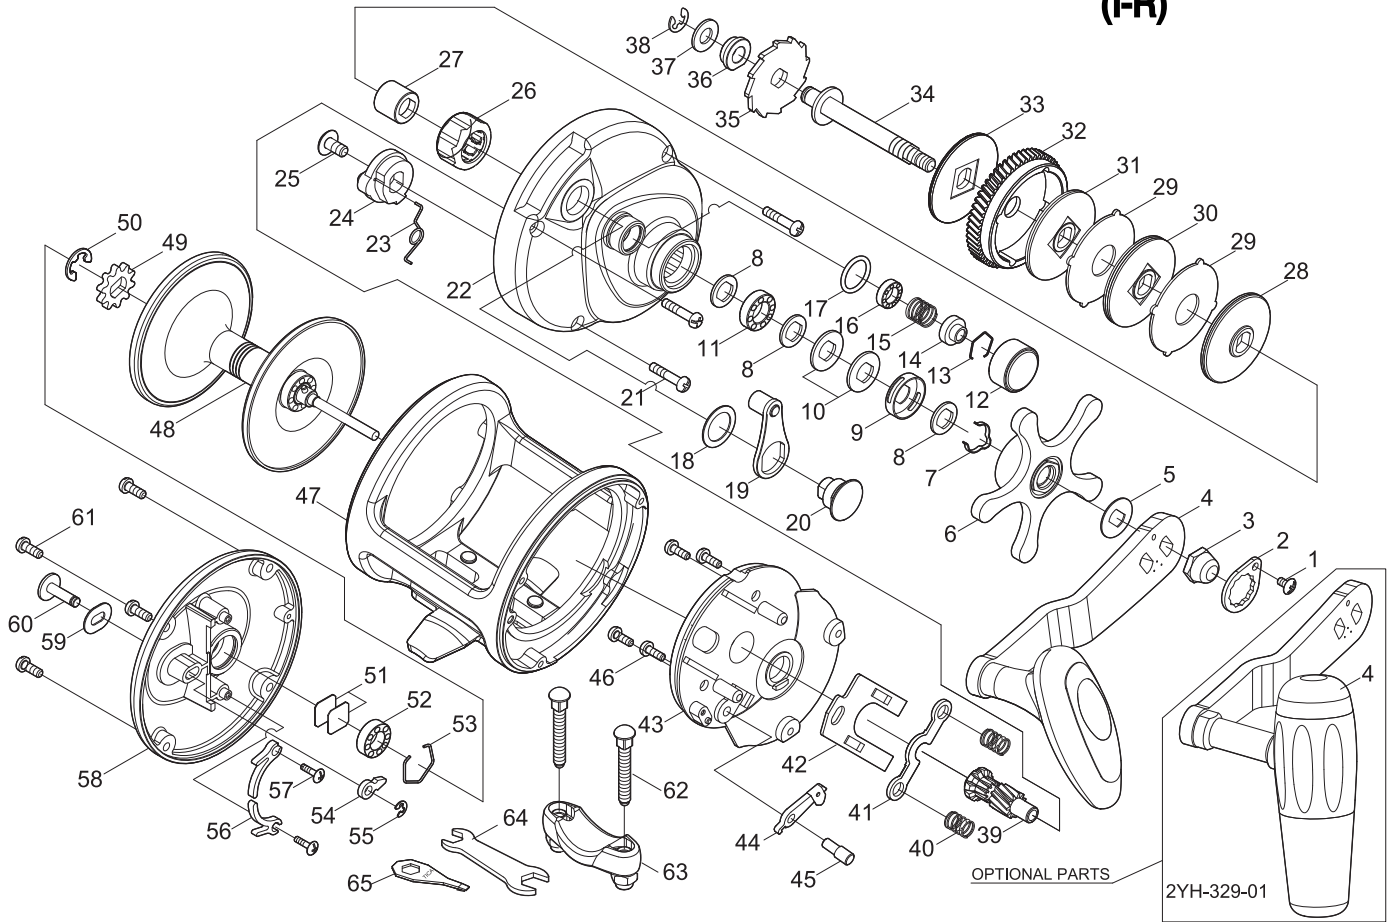

SALTWATER REEL

Sea Waves

SWP12NH / SWP12H / SWP12WH
 (I-R)

Key NO.	Parts No.	Parts name	Key NO.	Parts No.	Parts name
1	2E2-006-01	B26M-050 SCREW	40	2Q1-080-01	YOKE SPRING
2	2F6-043-02	ROTOR NUT HOLDING PLATE	41	2A2-068-01	PINION YOKE
3	2E3-027-01	HANDLE NUT	42	2F6-095-01	YOKE PLATE
4	2YH-352-02	HANDLE TOTAL ASSEMBLY	43	2F5-313-02	GEAR SETTING PLATE
5	2W2-044-01	KEY WASHER	44	2YA-036-01	ANTI-REVERSE PAWL
6	2YD-046-03	STAR DRAG LEVER ASSY	45	2P1-036-01	ANTI-REVERSE PAWL PIN
7	2L3-025-01	CLICK LEAF SPRING	46	2E2-075-01	A30M-100 SCREW
8	2W2-043-01	KEY WASHER	47	2YB-238-53	BODY ASSEMBLY
9	2F8-060-01	CLICK LEAF SPRING HOLDER	48	2YS-276-03	SPOOL ASSEMBLY
10	2L1-007-01	SPRING WASHER	49	2F3-062-01	CLICK GEAR
11	2Z1-023-05	814-4 BALL BEARING	50	2E5-018-01	E6.0 RETAINER
12	2E3-063-01	CAST CONTROL NUT	51	2W5-016-01	CAST CONTROL SPACER
13	2E4-011-01	BEARING RETAINER	52	2Z1-039-05	713-4 BALL BEARING
14	2F5-319-01	BEARING RETAINER	53	2E4-017-01	DRAG WASHER RETAINER
15	2Q1-095-01	BEARING RETAINER SPRING	54	2F4-020-01	CLICK PAWL
16	2Z1-013-05	610-3 BALL BEARING	55	2E5-006-01	E2.5 RETAINER
17	2E9-033-01	O RING	56	2F2-020-01	CLICK SPRING
18	2W1-198-01	111-158 WASHER	57	2E2-072-01	b20M-060 SCREW
19	2YS-222-01	CLUTCH LEVER ASSEMBLY	58	2YF-119-06	LEFT SIDE COVER ASSEMBLY
20	2P3-038-01	LEVER PIN	59	2W5-040-01	CLICK SWITCH WASHER
21	2E2-074-01	A30M-150 SCREW	60	2F7-006-02	CLICK SWITCH
22	2YF-173-03	RIGHT SIDE COVER ASSEMBLY	61	2E2-028-01	A30M-080 SCREW
23	2Q3-099-01	CLUTCH SPRING	62	2E2-081-03	X50M-310 SCREW
24	2A2-069-01	CLUTCH CAM	63	2YF-138-01	ROD CLAMP ASSEMBLY
25	2E2-073-01	B40M-080 SCREW	64	2X3-010-01	WRENCH
26	2YZ-013-01	ONE-WAY CLUTCH BEARING ASSEMBLY	65	2X3-004-02	WRENCH
27	2A4-026-01	ONE-WAY CLUTCH INNER TUBE			
28	2YW-003-01	BAIL HOLDER ASSEMBLY	SWP12H(I-R)	SPECIAL PARTS	
29	2W3-033-01	EARED WASHER	22	2YF-173-06	RIGHT SIDE ASSEMBLY
30	2YW-004-01	BAIL HOLDER ASSEMBLY	47	2YB-200-53	BODY ASSEMBLY
31	2YW-002-01	BAIL HOLDER ASSEMBLY	48	2YS-264-03	SPOOL ASSEMBLY
32	2G1-143-01	DRIVE GEAR	58	2YF-119-09	LEFT SIDE COVER ASSEMBLY
33	2YW-001-01	BAIL HOLDER ASSEMBLY	SWP12WH(I-R)	SPECIAL PARTS	
34	2M3-130-01	GEAR SHAFT	22	2YF-173-11	RIGHT SIDE COVER ASSEMBLY
35	2A3-034-01	RATCHET	47	2YB-198-53	BODY ASSEMBLY
36	2Z2-017-01	BUSHING	48	2YS-261-03	SPOOL ASSEMBLY
37	2W1-169-01	061-120 WASHER	58	2YF-119-14	LEFT SIDE COVER ASSEMBLY
38	2E5-028-01	E4.0 RETAINER			
39	2G2-157-01	PINION GEAR	SPECIAL PARTS(USA)		
			4	2YH-353-01	HANDLE TOTAL ASSEMBLY