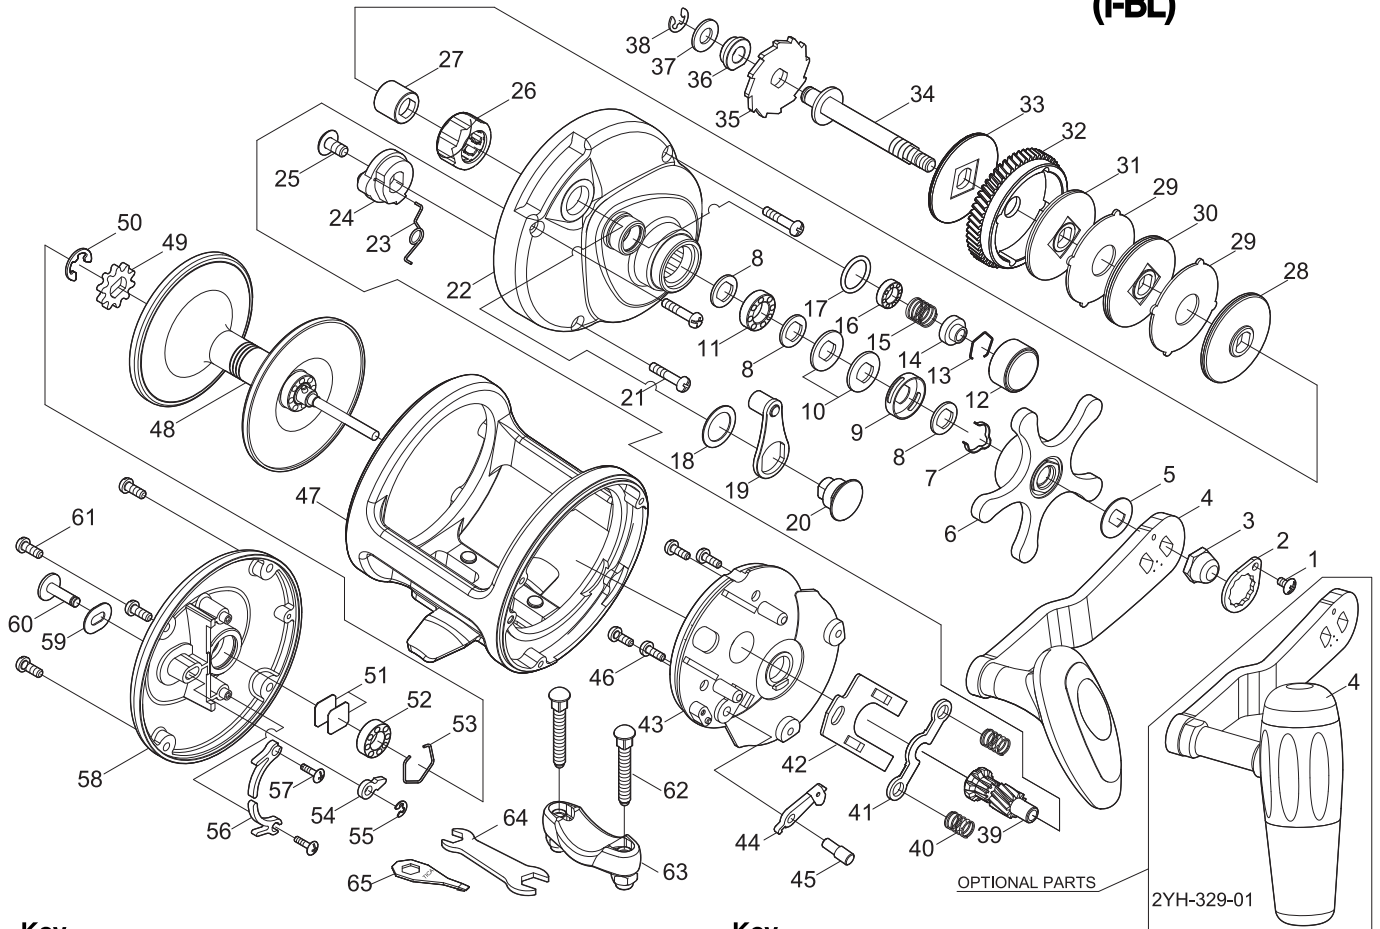

SALTWATER REEL

Sea Waves

SWP12N / SWP12 / SWP12W
(I-BL)

Key NO.

Parts No.

Parts name

1	2E2-006-01	B26M-050 SCREW
2	2F6-043-02	ROTOR NUT HOLDING PLATE
3	2E3-027-01	HANDLE NUT
4	2YH-352-02	HANDLE TOTAL ASSEMBLY
5	2W2-044-01	KEY WASHER
6	2YD-046-03	STAR DRAG LEVER ASSY
7	2L3-025-01	CLICK LEAF SPRING
8	2W2-043-01	KEY WASHER
9	2F8-060-01	CLICK LEAF SPRING HOLDER
10	2L1-007-01	SPRING WASHER
11	2Z1-023-05	814-4 BALL BEARING
12	2E3-063-01	CAST CONTROL NUT
13	2E4-011-01	BEARING RETAINER
14	2F5-319-01	BEARING RETAINER
15	2Q1-095-01	BEARING RETAINER SPRING
16	2Z1-013-05	610-3 BALL BEARING
17	2E9-033-01	O RING
18	2W1-198-01	111-158 WASHER
19	2YS-222-01	CLUTCH LEVER ASSEMBLY
20	2P3-038-01	LEVER PIN
21	2E2-074-01	A30M-150 SCREW
22	2YF-173-16	RIGHT SIDE COVER ASSEMBLY
23	2Q3-099-01	CLUTCH SPRING
24	2A2-069-01	CLUTCH CAM
25	2E2-073-01	B40M-080 SCREW
26	2YZ-013-01	ONE-WAY CLUTCH BEARING ASSEMBLY
27	2A4-026-01	ONE-WAY CLUTCH INNER TUBE
28	2YW-003-01	BAIL HOLDER ASSEMBLY
29	2W3-033-01	EARED WASHER
30	2YW-004-01	BAIL HOLDER ASSEMBLY
31	2YW-002-01	BAIL HOLDER ASSEMBLY
32	2G1-134-01	DRIVE GEAR
33	2YW-001-01	BAIL HOLDER ASSEMBLY
34	2M3-130-01	GEAR SHAFT
35	2A3-034-01	RATCHET
36	2Z2-017-01	BUSHING
37	2W1-169-01	061-120 WASHER
38	2E5-028-01	E4.0 RETAINER
39	2G2-149-01	PINION GEAR

Key NO.

Parts No.

Parts name

40	2Q1-080-01	YOKE SPRING
41	2A2-068-01	PINION YOKE
42	2F6-095-01	YOKE PLATE
43	2F5-313-02	GEAR SETTING PLATE
44	2YA-036-01	ANTI-REVERSE PAWL
45	2P1-036-01	ANTI-REVERSE PAWL PIN
46	2E2-075-01	A30M-100 SCREW
47	2YB-238-56	BODY ASSEMBLY
48	2YS-276-02	SPOOL ASSEMBLY
49	2F3-062-01	CLICK GEAR
50	2E5-018-01	E6.0 RETAINER
51	2W5-016-01	CAST CONTROL SPACER
52	2Z1-039-05	713-4 BALL BEARING
53	2E4-017-01	DRAG WASHER RETAINER
54	2F4-020-01	CLICK PAWL
55	2E5-006-01	E2.5 RETAINER
56	2F2-020-01	CLICK SPRING
57	2E2-072-01	b20M-060 SCREW
58	2YF-119-19	LEFT SIDE COVER ASSEMBLY
59	2W5-040-01	CLICK SWITCH WASHER
60	2F7-006-02	CLICK SWITCH
61	2E2-028-01	A30M-080 SCREW
62	2E2-081-03	X50M-310 SCREW
63	2YF-138-01	ROD CLAMP ASSEMBLY
64	2X3-010-01	WRENCH
65	2X3-004-02	WRENCH
SWP12(I-BL)	SPECIAL PARTS	
22	2YF-173-17	RIGHT SIDE COVER ASSEMBLY
47	2YB-200-56	BODY ASSEMBLY
48	2YS-264-02	SPOOL ASSEMBLY
58	2YF-119-20	LEFT SIDE COVER ASSEMBLY
SWP12W(I-BL)	SPECIAL PARTS	
22	2YF-173-18	RIGHT SIDE COVER ASSEMBLY
47	2YB-198-56	BODY ASSEMBLY
48	2YS-261-02	SPOOL ASSEMBLY
58	2YF-119-21	LEFT SIDE COVER ASSEMBLY
SPECIAL PARTS(USA)		
4	2YH-353-01	HANDLE TOTAL ASSEMBLY

OPTIONAL PARTS

2YH-329-01