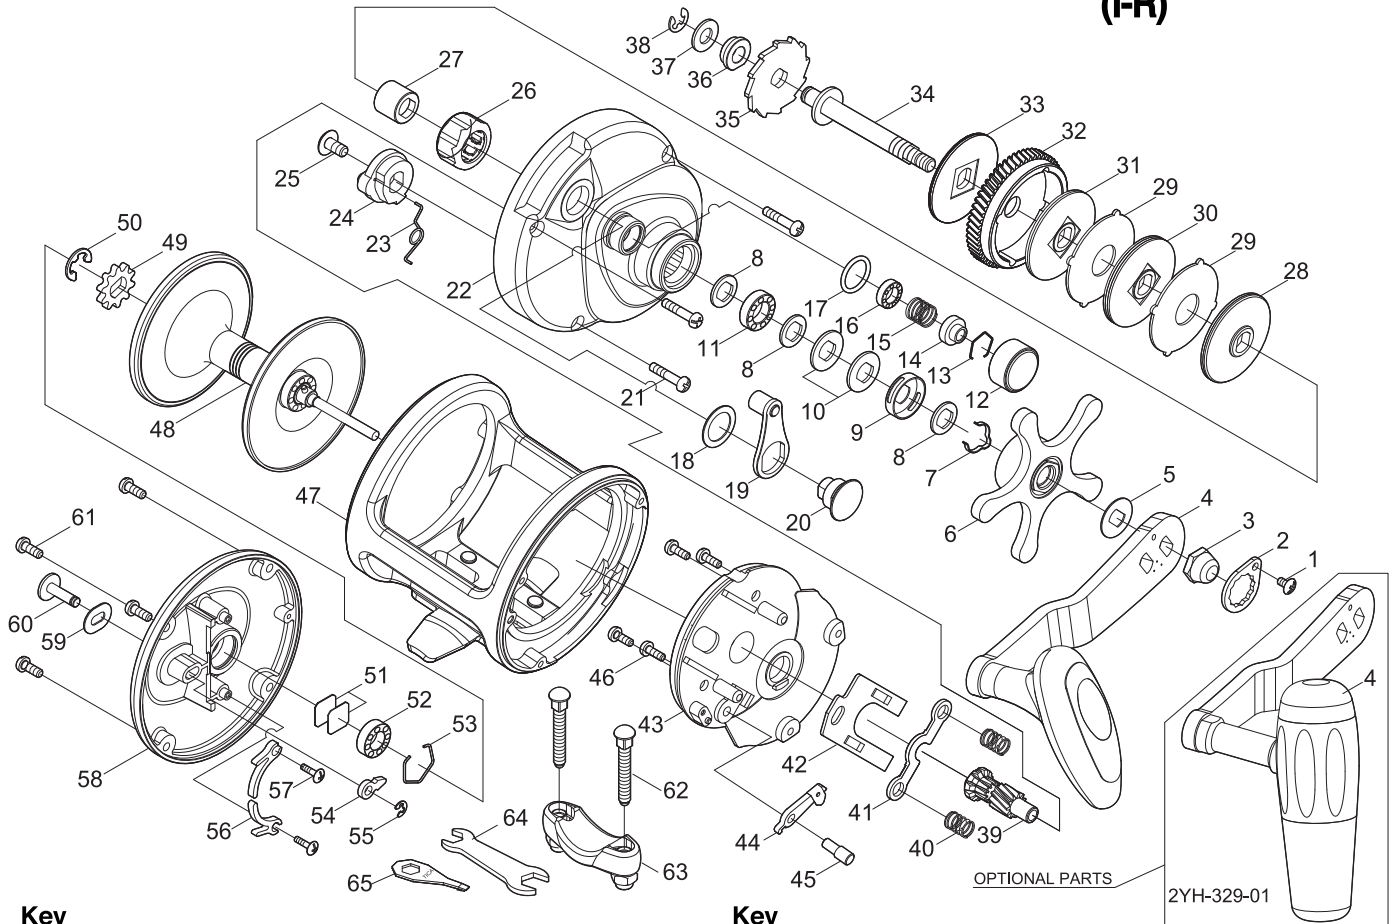

SALTWATER REEL

Sea Waves

SWP12N / SWP12 / SWP12W  
(I-R)

Key NO.	Parts No.	Parts name
1	2E2-006-01	B26M-050 SCREW
2	2F6-043-02	ROTOR NUT HOLDING PLATE
3	2E3-027-01	HANDLE NUT
4	2YH-352-02	HANDLE TOTAL ASSEMBLY
5	2W2-044-01	KEY WASHER
6	2YD-046-03	STAR DRAG LEVER ASSY
7	2L3-025-01	CLICK LEAF SPRING
8	2W2-043-01	KEY WASHER
9	2F8-060-01	CLICK LEAF SPRING HOLDER
10	2L1-007-01	SPRING WASHER
11	2Z1-023-05	814-4 BALL BEARING
12	2E3-063-01	CAST CONTROL NUT
13	2E4-011-01	BEARING RETAINER
14	2F5-319-01	BEARING RETAINER
15	2Q1-095-01	BEARING RETAINER SPRING
16	2Z1-013-05	610-3 BALL BEARING
17	2E9-033-01	O RING
18	2W1-198-01	111-158 WASHER
19	2YS-222-01	CLUTCH LEVER ASSEMBLY
20	2P3-038-01	LEVER PIN
21	2E2-074-01	A30M-150 SCREW
22	2YF-173-16	RIGHT SIDE COVER ASSEMBLY
23	2Q3-099-01	CLUTCH SPRING
24	2A2-069-01	CLUTCH CAM
25	2E2-073-01	B40M-080 SCREW
26	2YZ-013-01	ONE-WAY CLUTCH BEARING ASSEMBLY
27	2A4-026-01	ONE-WAY CLUTCH INNER TUBE
28	2YW-003-01	BAIL HOLDER ASSEMBLY
29	2W3-033-01	EARED WASHER
30	2YW-004-01	BAIL HOLDER ASSEMBLY
31	2YW-002-01	BAIL HOLDER ASSEMBLY
32	2G1-134-01	DRIVE GEAR
33	2YW-001-01	BAIL HOLDER ASSEMBLY
34	2M3-130-01	GEAR SHAFT
35	2A3-034-01	RATCHET
36	2Z2-017-01	BUSHING
37	2W1-169-01	061-120 WASHER
38	2E5-028-01	E4.0 RETAINER
39	2G2-149-01	PINION GEAR