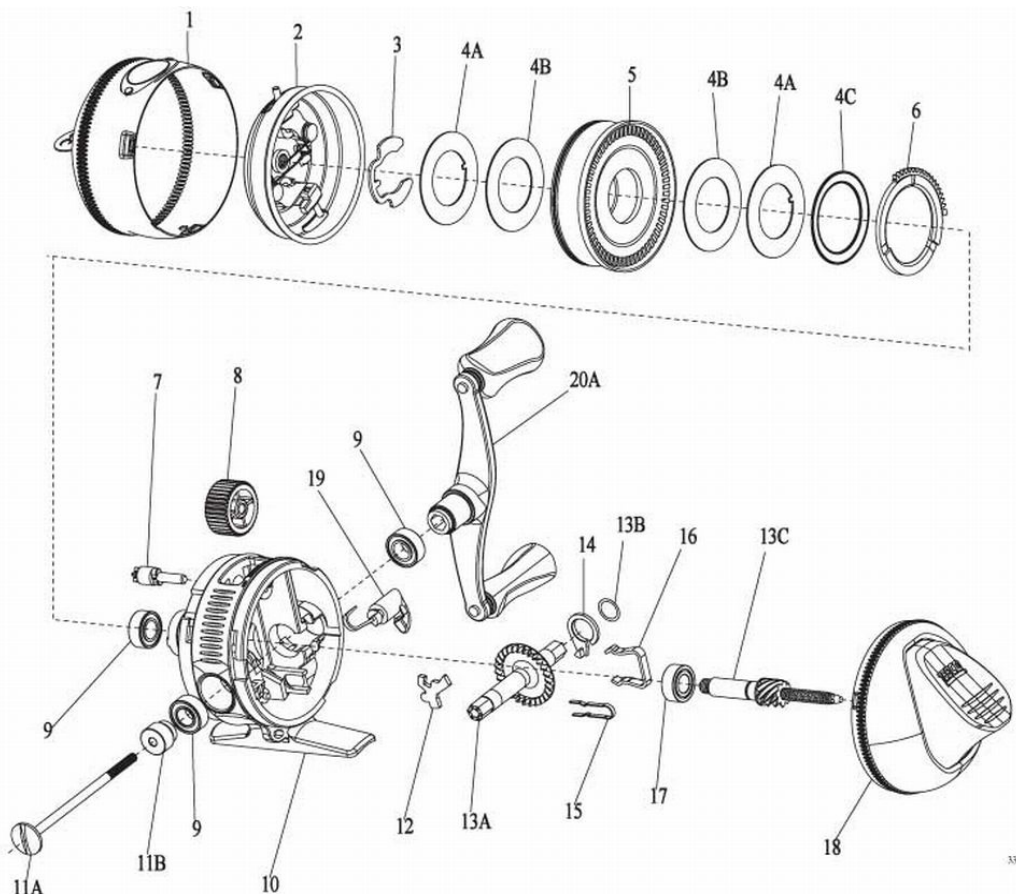

ZEBCO

Authentic

33

Zebco 33 Authentic Spincast Reel Part List

Key #	Description	Part No.	Key #	Description	Part No.
1	Front Cover Assembly	EY324-01	13	Drive Gear Kit includes	EY4012-01
2	Spinner Head Assembly	EY310-01		13A - Drive Gear	
3	Spool Clip	EY034-01		13B - Gear Shim Washer	
4	Drag Washer Kit includes:	EY4108-01		13C - Center Shaft Assembly	
	4A - Keyed Drag Washer		14	Anti-Reverse Actuator	EY061-01
	4B - Drag Washer		15	Anti-Reverse Switch Spring	EY017-01
	4C - Wave Washer		16	Bearing Retainer Clip	EY029-01
5	Spool Assembly	EY321-01	17	Ball Bearing	EY030-01
6	Drag Cam	EY027-01	18	Back Cover Assembly	EY323-01
7	Drag Pinion	EY054-01	19	Anti-Reverse Switch	EY002-01
8	Drag Adj. Wheel	EY032-01	20	Crank Handle Kit includes:	EY4318-01
9	Bushing	EY026-01		20A - Crank Rod Handle Assembly	
10	Body Assembly	EY301-01		11A - Crank Rod	
11	Crank Rod Kit includes:	EY4067-01		11B - Crank Rod Spacer	
	11A - Crank Rod				
	11B - Crank Rod Spacer				
12	Anti-Reverse Pawl	EY060-01			