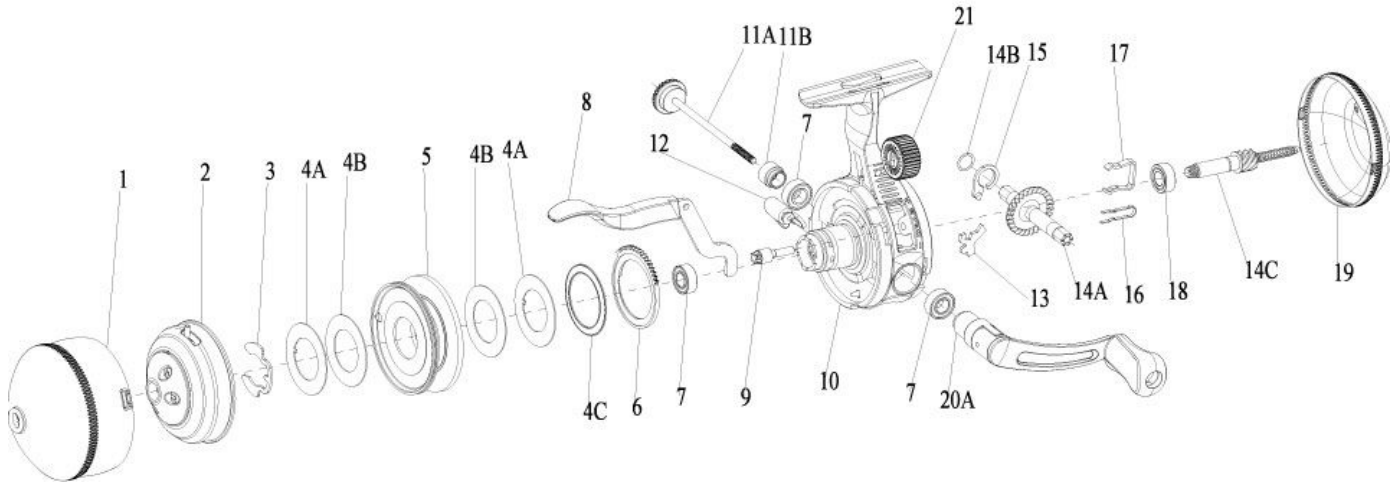

ZEBCO

Authentic

33T

Zebco 33 Triggerspin Authentic Spincast Reel Part List

Key #	Description	Part No.	Key #	Description	Part No.
1	Front Cover	GY024-01	13	Anti-Reverse Pawl	EY060-01
2	Spinner Head Assembly	EY310-01	14	Drive Gear Kit includes	EY4012-01
3	Spool Clip	EY034-01		14A - Drive Gear	
4	Drag Washer Kit includes:	EY4108-01		14B - Gear Shim Washer	
	4A - Keyed Drag Washer			14C - Center Shaft Assembly	
	4B - Drag Washer		15	Anti-Reverse Actuator	EY061-01
	4C - Wave Washer		16	Anti-Reverse Switch Spring	EY017-01
5	Spool Assembly	EY321-01	17	Bearing Retainer Clip	EY029-01
6	Drag Cam	EY027-01	18	Ball Bearing	EY030-01
7	Bushing	EY026-01	19	Back Cover Assembly	GY323-01
8	Trigger Assembly	GY009-01	20	Crank Handle Kit includes:	GY4318-01
9	Drag Pinion	EY054-01		20A - Folding Handle Assembly	
10	Body Assembly	GY301-01		11A - Crank Rod	
11	Crank Rod Kit includes:	GY4067-01		11B - Crank Rod Spacer	
	11A - Crank Rod		21	Drag Adj. Wheel	EY032-01
	11B - Crank Rod Spacer				
12	Anti-Reverse Switch	EY002-01			