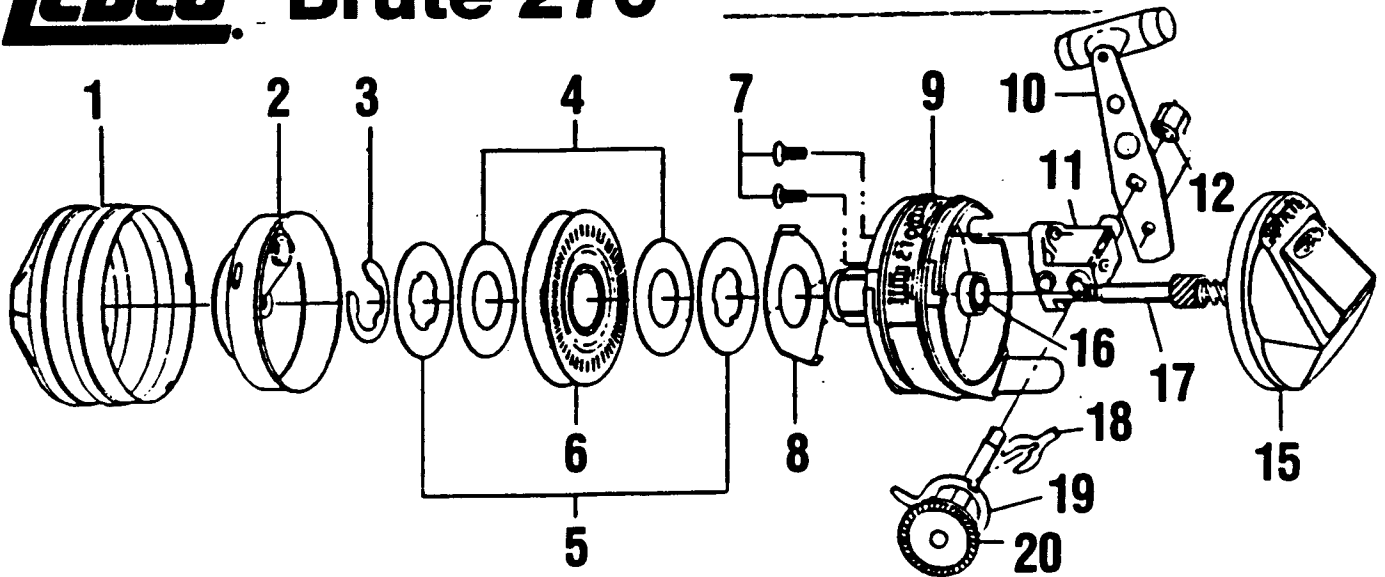

# ZEBCO Brute 270

(270)

KEY NO.	PART NO.	DESCRIPTION	PRICE	KEY NO.	PART NO.	DESCRIPTION	PRICE
1	TJ324	FRONT COVER SUB ASSY.	6.05	10	TJ318	HANDLE ASSY.	3.00
2	TJ310	SPINNERHEAD S/A	4.90	11	TJ316	PILLOW BLOCK S/A	2.75
3	TJ034	SPOOL CLIP	1.00	12	QZ003	CRANK NUT	.72
4	TJ108	FRICTION WASHER	.55	15	TJ323	BACK COVER S/A	2.10
5	TJ040	SPOOL WASHER	1.60	16	AZ028	BALL BEARING	6.63
6	TJ321	SPOOL W/LINE	6.45	17	TJ315	CENTER SHAFT S/A	3.90
7	TJ106	PILLOW BLOCK SCREW	.25	18	TJ061	ANTI-REVERSE DRAG	.40
8	TJ027	CLUTCH RING	2.05	19	TJ063	ANTI-REVERSE PAWL	.90
9	TJ301	BODY	4.40	20	TJ308	CRANK SHAFT S/A	2.35

Prices subject to change without notice. Prices do not include postage and handling.

**PLEASE ORDER BY PART NUMBER**

Rev. 6/94

Zebco Division Brunswick Corporation, Box 270, Tulsa, OK 74101 USA 918-836-5581