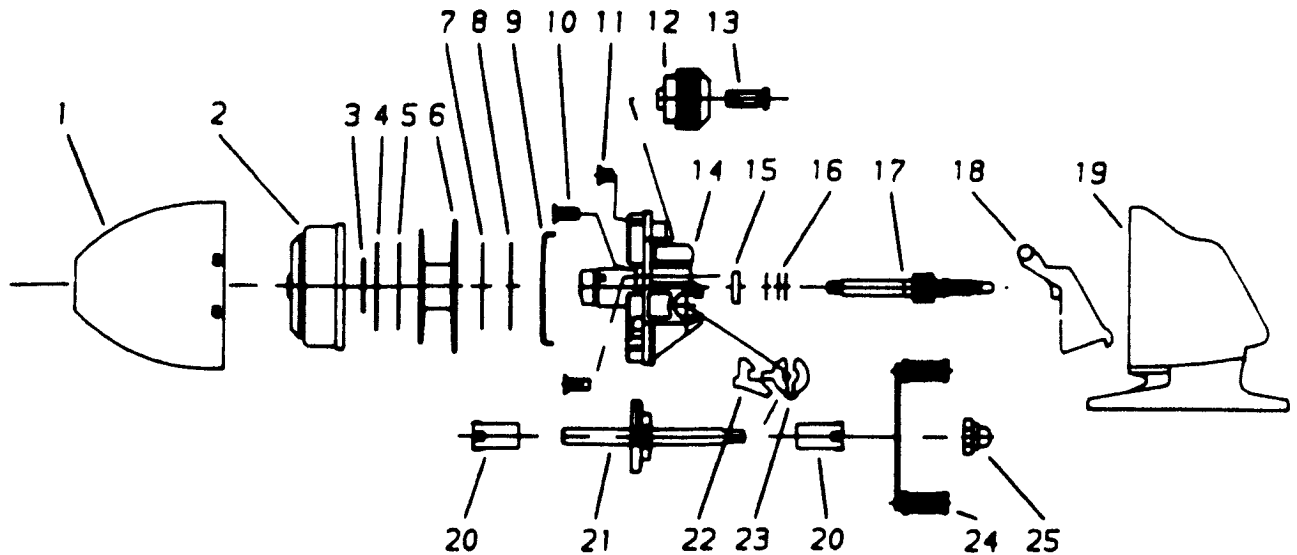

ZEBCO BULLET 22

Key No.	Part No.	Description
1	SE324-1	Assembly - Frontcover
2	SE310	Assembly - Spinnerhead
3	SE034	Spool Clip
4	SE040-2	Spool Washer (Steel)
5	SE108-2	Drag Washer (Plastic)
6	SE321-1	Assembly - Spool
7	SE108-1	Drag Washer (Plastic)
8	SE040-1	Spool Washer (Steel)
9	SE027	Clutch Ring
10	KE126	Screw
11	SE126	Screw
12	SE032	Drag Wheel
13	SE054	Drag Screw

Key No.	Part No.	Description
14	SE301	Assembly - Body
15	SE017	Center Bushing
16	SE070	Washers (Plastic)
17	SE315	Assembly - Centershaft
18	SE009	Thumbstop
19	SE023-1	Backcover
20	KE026	Crank Bushing
21	SE308	Assembly - Crankshaft
22	KE060	Anti Reverse Pawl
23	SE061	Anti Reverse Actuator
24	KZ318-5	Assembly - Handle
25	AZ003	Crank Nut