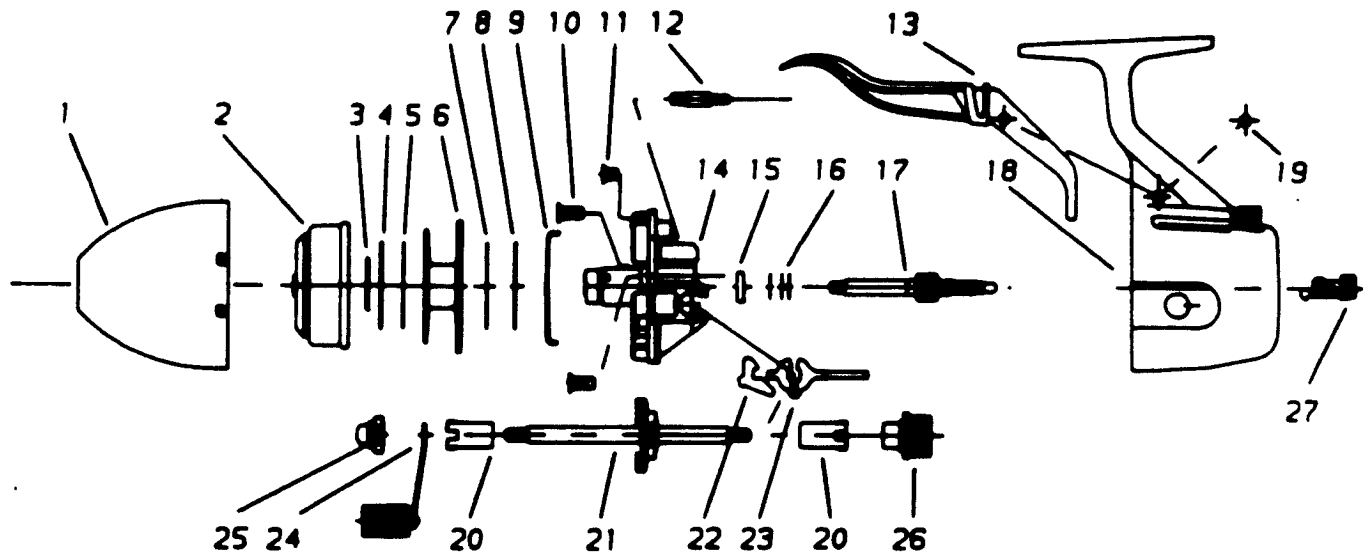

ZEBCO 22TS BULLET

Key No.	Part No.	Description
1	SE324-1	Assembly - Front Cover
2	SE310	Assembly - Spinnerhead
3	SE034	Spool Clip
4	SE040-2	Spool Washer (Steel)
5	SE108-2	Drag Washer (Plastic)
6	SE321-1	Assembly - Spool
7	SE108-1	Drag Washer (Plastic)
8	SE040-1	Spool Washer (Steel)
9	SE027	Clutch Ring
10	KE126	Screw
11	SE126	Screw
12	TE054	Drag Screw
13	TE350	Assembly - Trigger
14	SE301	Assembly - Body

Key No.	Part No.	Description
15	SE017	Center Bushing
16	SE070	Washer (Plastic)
17	SE315	Assembly - Centershaft
18	TE323-1	Assembly - Back Cover
19	CJ172-3	Spring Pin
20	KE026	Crank Bushing
21	TE308	Assembly - Crankshaft
22	KE060	Anti-Reverse Pawl
23	TE061	Anti-Reverse Drag
24	TE318	Assembly - Handle
25	AZ003	Crank Nut
26	TE068	Cap
27	TE002	Anti-Reverse Actuator

PLEASE ORDER BY PART NUMBER

Rev. 2/92

Zecco Division Brunswick Corporation, Box 270, Tulsa, OK 74101 USA 918-838-5581