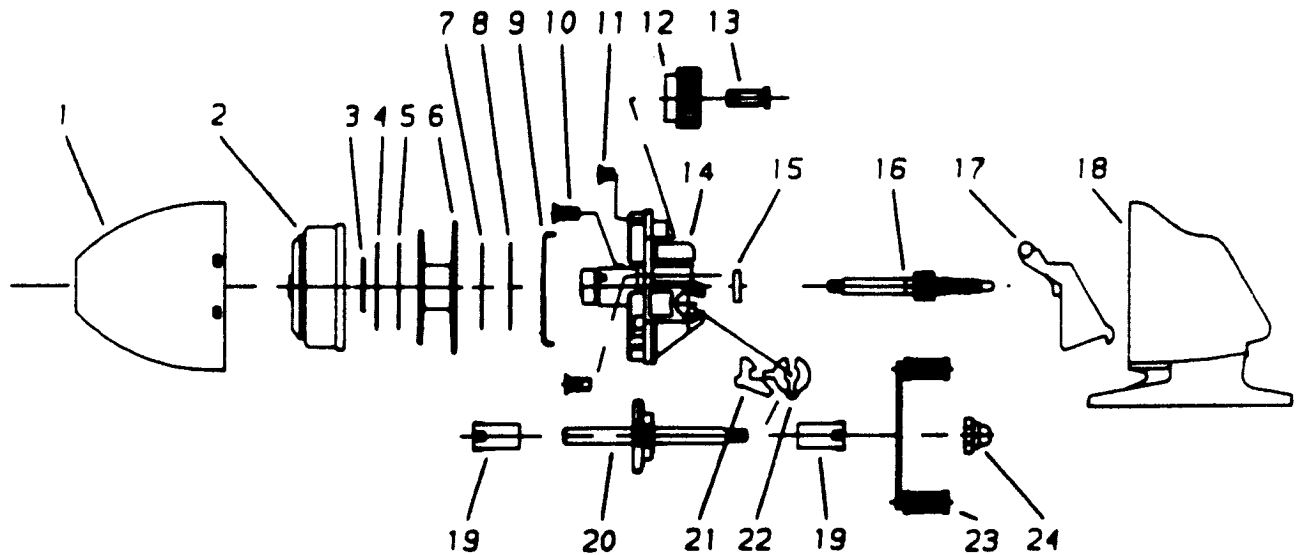

# ZEBCO BULLET 257

Key No.	Part No.	Description
1	SE324-2	Assembly - Frontcover
2	SE310	Assembly - Spinnerhead
3	SE034	Spool Clip
4	SE040-2	Spool Washer (Steel)
5	SE108-2	Drag Washer (Plastic)
6	SE321-1	Assembly - Spool
7	SE108-1	Drag Washer (Plastic)
8	SE040-1	Spool Washer (Steel)
9	SE027	Clutch Ring
10	KE126	Screw
11	SE126	Screw
12	SE032	Drag Wheel

Key No.	Part No.	Description
13	SE054	Drag Screw
14	SE301	Assembly - Body
15	BJ017	Ball Bearing
16	SE315	Assembly - Centershaft
17	SE009	Thumbstop
18	SE023-2	Backcover
19	KE026	Crank Bushing
20	SE308	Assembly - Crankshaft
21	KE060	Anti Reverse Pawl
22	SE061	Anti Reverse Actuator
23	KZ318-5	Assembly - Handle
24	AZ003	Crank Nut