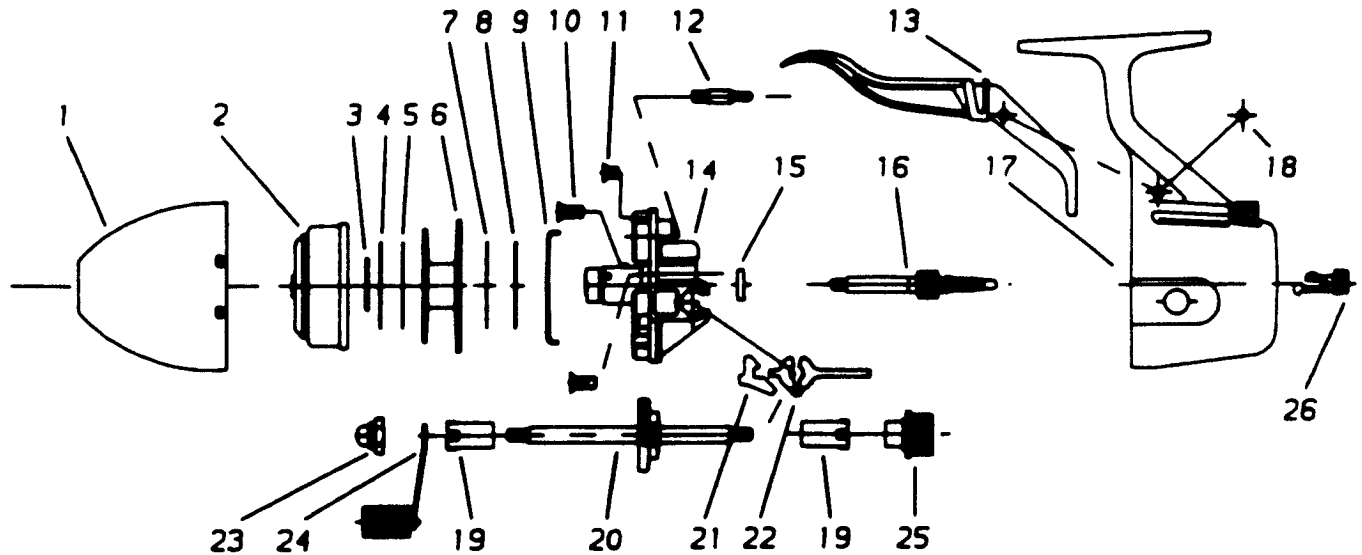

TEBCO 257TS BULLET

Key No.	Part No.	Description
1	SE324-3	Assembly - Front Cover
2	SE310	Assembly - Spinnerhead
3	SE034	Spool Clip
4	SE040-2	Spool Washer (Steel)
5	SE108-2	Drag Washer (Plastic)
6	SE321-1	Assembly - Spool
7	SE108-1	Drag Washer (Plastic)
8	SE040-1	Spool Washer (Steel)
9	SE027	Clutch Ring
10	KE126	Screw
11	SE126	Screw
12	TE054	Drag Screw
13	TE350	Assembly - Trigger

Key No.	Part No.	Description
14	SE301	Assembly - Body
15	BJ017	Ball Bearing
16	SE315	Assembly - Centershaft
17	TE323-2	Assembly - Back Cover
18	CJ172-3	Spring Pin
19	KE026	Crank Bushing
20	TE308	Assembly - Crankshaft
21	KE060	Anti-Reverse Pawl
22	TE061	Anti-Reverse Drag
23	AZ003	Crank Nut
24	TE318	Assembly - Handle
25	TE068	Cap
26	TE002	Anti-Reverse Actuator