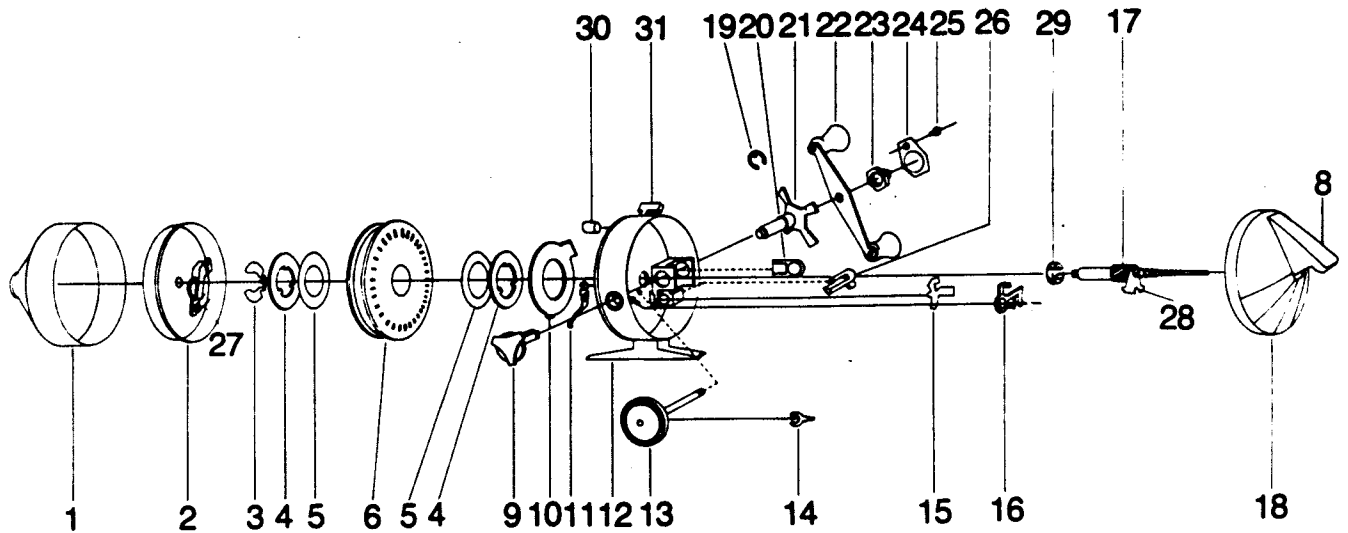

ZEBCO 1 CLASSIC

Key No.	Part No.	Description	Price	Key No.	Part No.	Description	Price
1	KZ324	FRONT COVER	5.78	26	RY002	ANTI-REVERSE KNOB	.74
2	KZ310	SPINNER HEAD S/A	6.45	27	JY049	PICKUP PIN ARM SPRING	.44
3	RY034-1	SPOOL RETAINER CLIP	.44	28	KZ065	ACTUATOR	.68
4	CJ040-1	SPOOL WASHER (METAL)	.95	29	AZ028	BALL BEARING	6.63
5	CJ108-1	FLAT WASHER	.38	30	KZ169	SPOOL LOCK PLUNGER	.62
6	KZ021	SPOOL	3.00	31	KZ164	SPOOL LOCK LEVER	.42
6	KZ321-14H	WOUND SPOOL W/14# MONO HP	5.90	32	KZ086	DRIVE STUD	.36
7	KY026-5	CRANK BUSHING	2.83				
8	KZ309	THUMBSTOP S/A	1.36				
9	KZ019	BAIT ALERT KNB	.49				
10	KZ027	CLUTCH RING	.85				
11	RY033	RATCHET SPRING	.49				
12	KZ301	BODY S/A	12.59				
13	KY308-1	CRANK SHAFT S/A	3.20				
14	JY061	PAWL ACTUATOR	.44				
15	KZ060	ACTUATOR PAWL	.56				
16	KZ014	BAIT CLICKER	.68				
17	KZ315	CENTER SHAFT S/A	3.80				
18	KZ323	BACK COVER ASSY	5.83				
19	JY121	RETAINER CLIP	.38				
20	KZ054	DRAG ACTUATOR SLIDE	.99				
21	KZ032	DRAG STAR	1.36				
22	KZ318-6	CRANK HANDLE S/A	3.69				
23	VY003	CRANK NUT	.56				
24	VY056	NUT LOCK	.25				
25	VY057	SCREW	.20				

Prices subject to change without notice. Prices do not include postage and handling.

PLEASE ORDER BY PART NUMBER

Rev. 5/93

Zebco Division Brunswick Corporation, Box 270, Tulsa, OK 74101 USA 918-836-5581