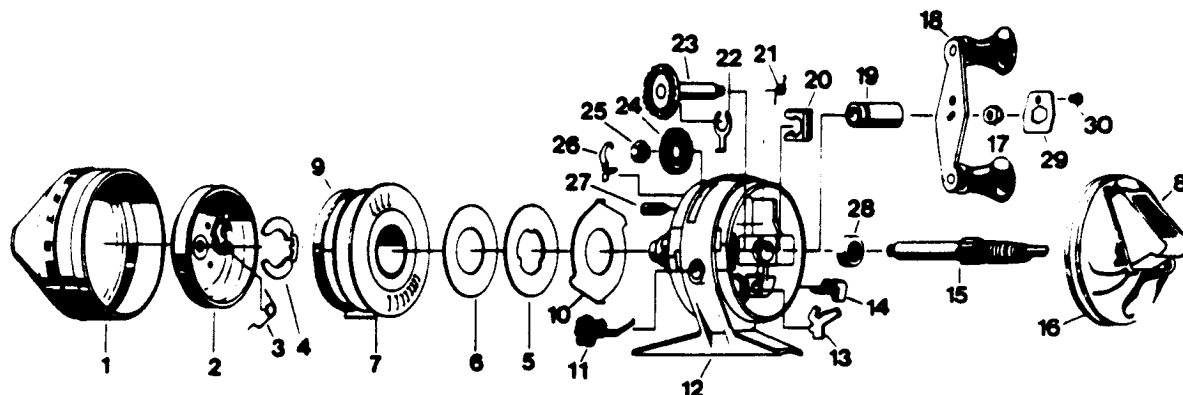

ZEBCO 33CL

CLASSIC®

Key No.	Part No.	Description
1	VY324	Front Cover
2	RY310-1	Spinnerhead Assy.
3	RY049	Spring - Pickup Arm
4	RY034-1	Spool Retainer Clip
5	CJ040-1	Spool Washer (Metal)
6	CJ108-1	Flat Washer
7	RY021-1	Spool (Empty)
7	RY321-10H	Wound Spool 10# Mono H.P.
8	VY309	Thumb Stop S/A
9	RY036-1	Spool Lip
10	RY027-1	Clutch Ring
11	RY014	Bait Click
12	VY301-3	Body S/A Warranty
13	RY060-1	Anti-Reverse Pawl
14	RY002	Anti-Reverse Knob
15	RY315-1	Center Shaft

Key No.	Part No.	Description
16	VY323	Back Cover S/A
17	VY003	Crank Nut
18	KZ318-6	Crank Handle S/A
19	RY026-1	Crank Bearing
20	RY029-1	Bearing Retainer Clip
21	RY064-1	Drag Adjustment Spring
22	JY061	Pawl Adaptor
23	RY308	Crank Shaft Assy.
24	RY332-2	Drag Wheel Assy.
25	RY077-1	Hex Nut
26	RY033	Ratchet Spring
27	BJ054-2	Clutch Screw
28	RY030	Ball Bearing
29	VY056	Nut Lock
30	VY057	Screw

August, 1988, new revisions of both RY321-10Z and RY036-1 require using the two parts as a set. They do not work separately with a previous revision.

PLEASE ORDER BY PART NUMBER

Rev. 2/92

Zebco Division Brunswick Corporation, Box 270, Tulsa, OK 74101 USA 918-836-5581