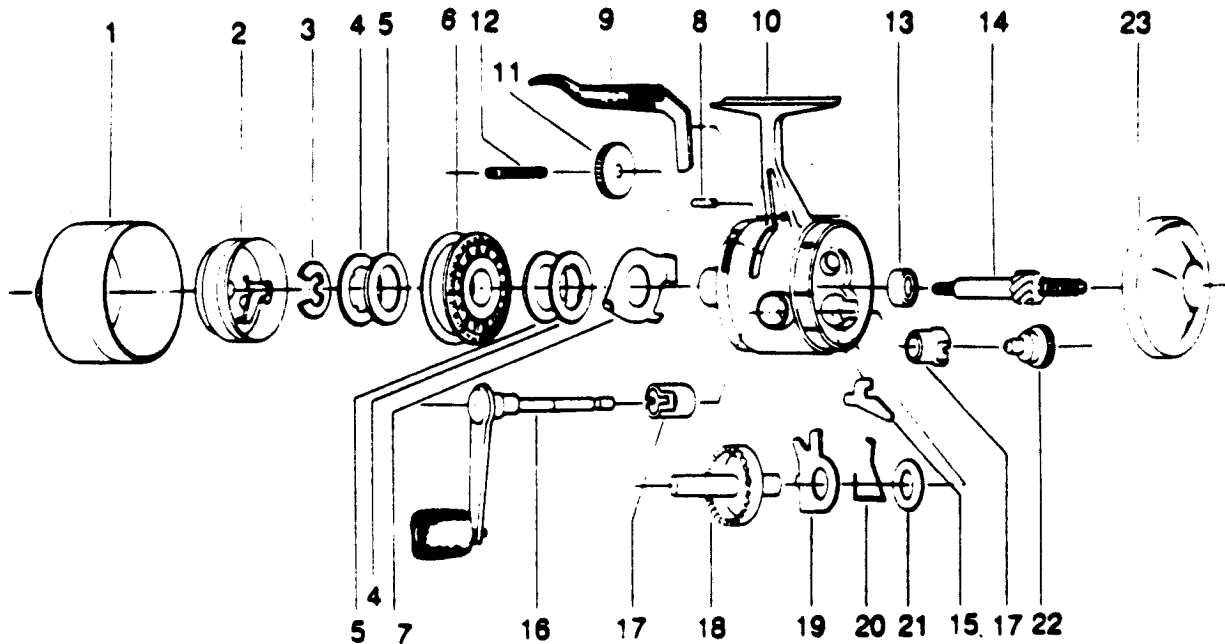

ZEBCO 444 Classic

KEY PART NO. NO.

NO. NO.	DESCRIPTION	PRICE
1 JY324-11	FRONT COVER ASSY.	5.68
2 JY310-2	SPINNERHEAD	4.64
3 GZ034	SPOOL RETAINER CLIP	.52
4 JY040	SPOOL WASHER	.72
5 JY108	FLAT WASHER, DRAG	.36
6 JY021	SPOOL	2.00
6 JY321-6H	WOUND SPOOL 88 MONO KP	4.87
7 KJ027	CLUTCH RING	1.55
8 CJ172-3	FINGER BRAKE PIN	.52
9 KJ350	FINGER BRAKE	1.87
10 KJ301	BODY ASSY.	11.25
11 KJ032	CLUTCH WHEEL	3.75
12 BJ054-2	CLUTCH SCREW	.62
13 AZ030	BALL BEARING	2.51
14 KJ315	CENTER SHAFT ASSY.	6.43
15 HJ060	ANTI-REVERSE PAWL	.52
16 KJ318	CRANK HANDLE ASSY.	6.16
17 CJ026	CRANK BEARING	1.14
18 CJ012-3	CRANK GEAR	3.27
19 CJ014	ANTI-REVERSE DRAG	.63
20 CJ061	ANTI-REVERSE PAWL SPRING	.34
21 CJ106	FLAT WASHER	.34
22 KJ068	CRANK ROD NUT	1.03
23 KJ323	BACK COVER	5.73

Prices subject to change without notice. Prices do not include postage and handling.

PLEASE ORDER BY PART NUMBER

Rev. 11/90

Zebco Division Brunswick Corporation, Box 270, Tulsa, OK 74101 USA 918-636-6681