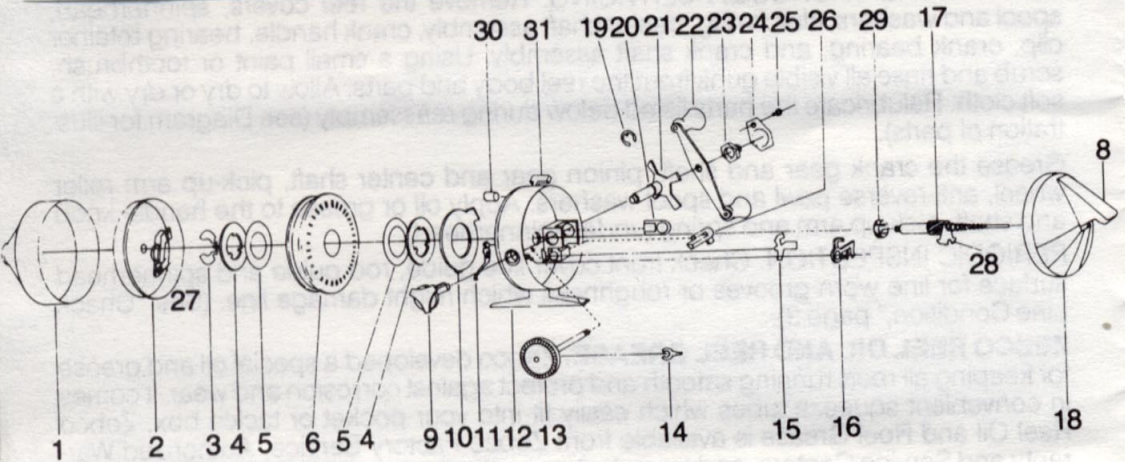

ONE CLASSIC™

SPIN-CAST OWNER'S MANUAL

SPECIFICATIONS			
APPLICATION	LINE CAPACITY (Yards/Pound-Test)	GEAR RATIO	WEIGHT (oz)
Heavy Freshwater	110/14	3.6:1	10.3

ONE CLASSIC™ PARTS LIST

KEY NO.	PART NO.	DESCRIPTION
1	KZ-324	Front Cover Assy.
2	KZ310	Spinnerhead Assy.
3	RY034	Spool Retainer Clip
4	CJ040	Spool Washer
5	CJ108	Flat Washer
6	KZ021	Spool (Empty)
	KZ321-14H	Spool w/14# H.P. Line
7	KY026	Crank Shaft Bushing
8	KZ309	Thumb Brake
9	KZ019	Bait Alert Knob
10	KZ027	Clutch Ring
11	RY033	Spool Click Spring
12	KZ301	Body
13	KY308-1C	Crank Shaft Assy.
14	JY061	Pawl Actuator
15	KZ060	Anti-Reverse Pawl
16	KZ014	Bait Clicker
17	KZ315	Center Shaft Assy.
18	KZ323	Back Cover Assy.
19	JY121	Retainer Clip
20	KZ054	Drag Actuator Slide
21	FE032	Drag Star
22	KZ318	Handle Assembly
23	VY003	Crank Handle Nut
24	VY056	Handle Nut Lock
25	VY057	Handle Lock Screw
26	RY002	Anti-Reverse Knob
27	JY049	Spinnerhead Spring
28	KZ065	Bait Click Actuator
29	AZ028	Ball Bearing
30	KZ164	Spool Lock Plunger
31	KZ164	Spool Lock Lever