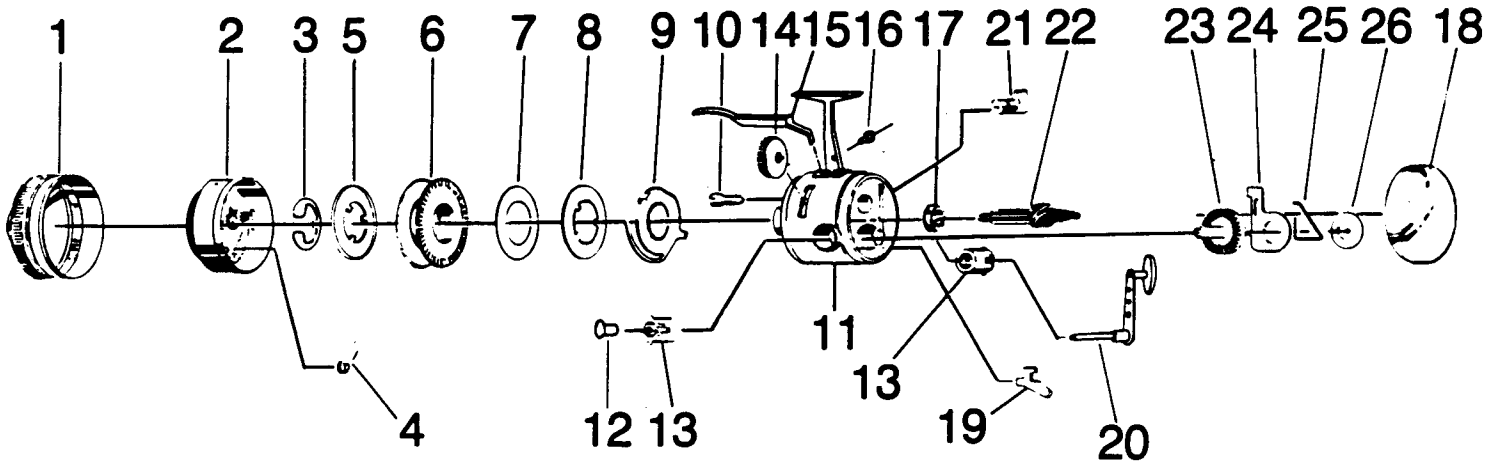

ZEBCO UL4

Key No.	Part No.	Description	Price
1	BE324-1	FRONT COVER	4.65
2	BE310	SPINNERHEAD S/A	4.73
3	XZ034	SPOOL CLIP	.33
4	AJ049	PICK UP PIN SPRING	.31
5	BE036	LIP	1.23
6	BE021	SPOOL	1.72
6	BE321-4H	WOUND SPOOL 4# MONO HI PF	4.54
7	BJ108	FLAT WASHER	.38
8	BJ040	SPOOL WASHER	.56
9	BJ027	CLUTCH RING	1.36
10	BJ054-2	CLUTCH SCREW	.66
11	BJ301-4	UL4 BODY S/A	10.34
12	BJ068	CRANK ROD NUT	1.23
13	BJ026	CRANK BEARING	1.23
14	BJ032	CLUTCH WHEEL	.85
15	BJ050	FINGER BRAKE	1.80
16	BJ126-2	FINGER BRAKE SCREW	.36
17	BJ017	BALL BEARING	5.90
18	BJ023-1C	BACK COVER	2.59
19	BJ060	ANTI-REV PAWL	.91
20	BJ318-5	HANDLE ASSY	4.73
21	BE002	ANTI-REVERSE ACTUATOR	1.10
22	BE315	CENTERSHAFT S/A	4.31
23	BJ012	CRANK GEAR	2.09
24	BJ014	ANTI-REVERSE DRAG	.85
25	BE061	ANTI-REVERSE PAWL SPRING	.62
26	BJ106	FLAT WASHER	.31

Prices subject to change without notice. Prices do not include postage and handling.

PLEASE ORDER BY PART NUMBER

Rev. 5/93

Zebco Division Brunswick Corporation, Box 270, Tulsa, OK 74101 USA 918-836-5581